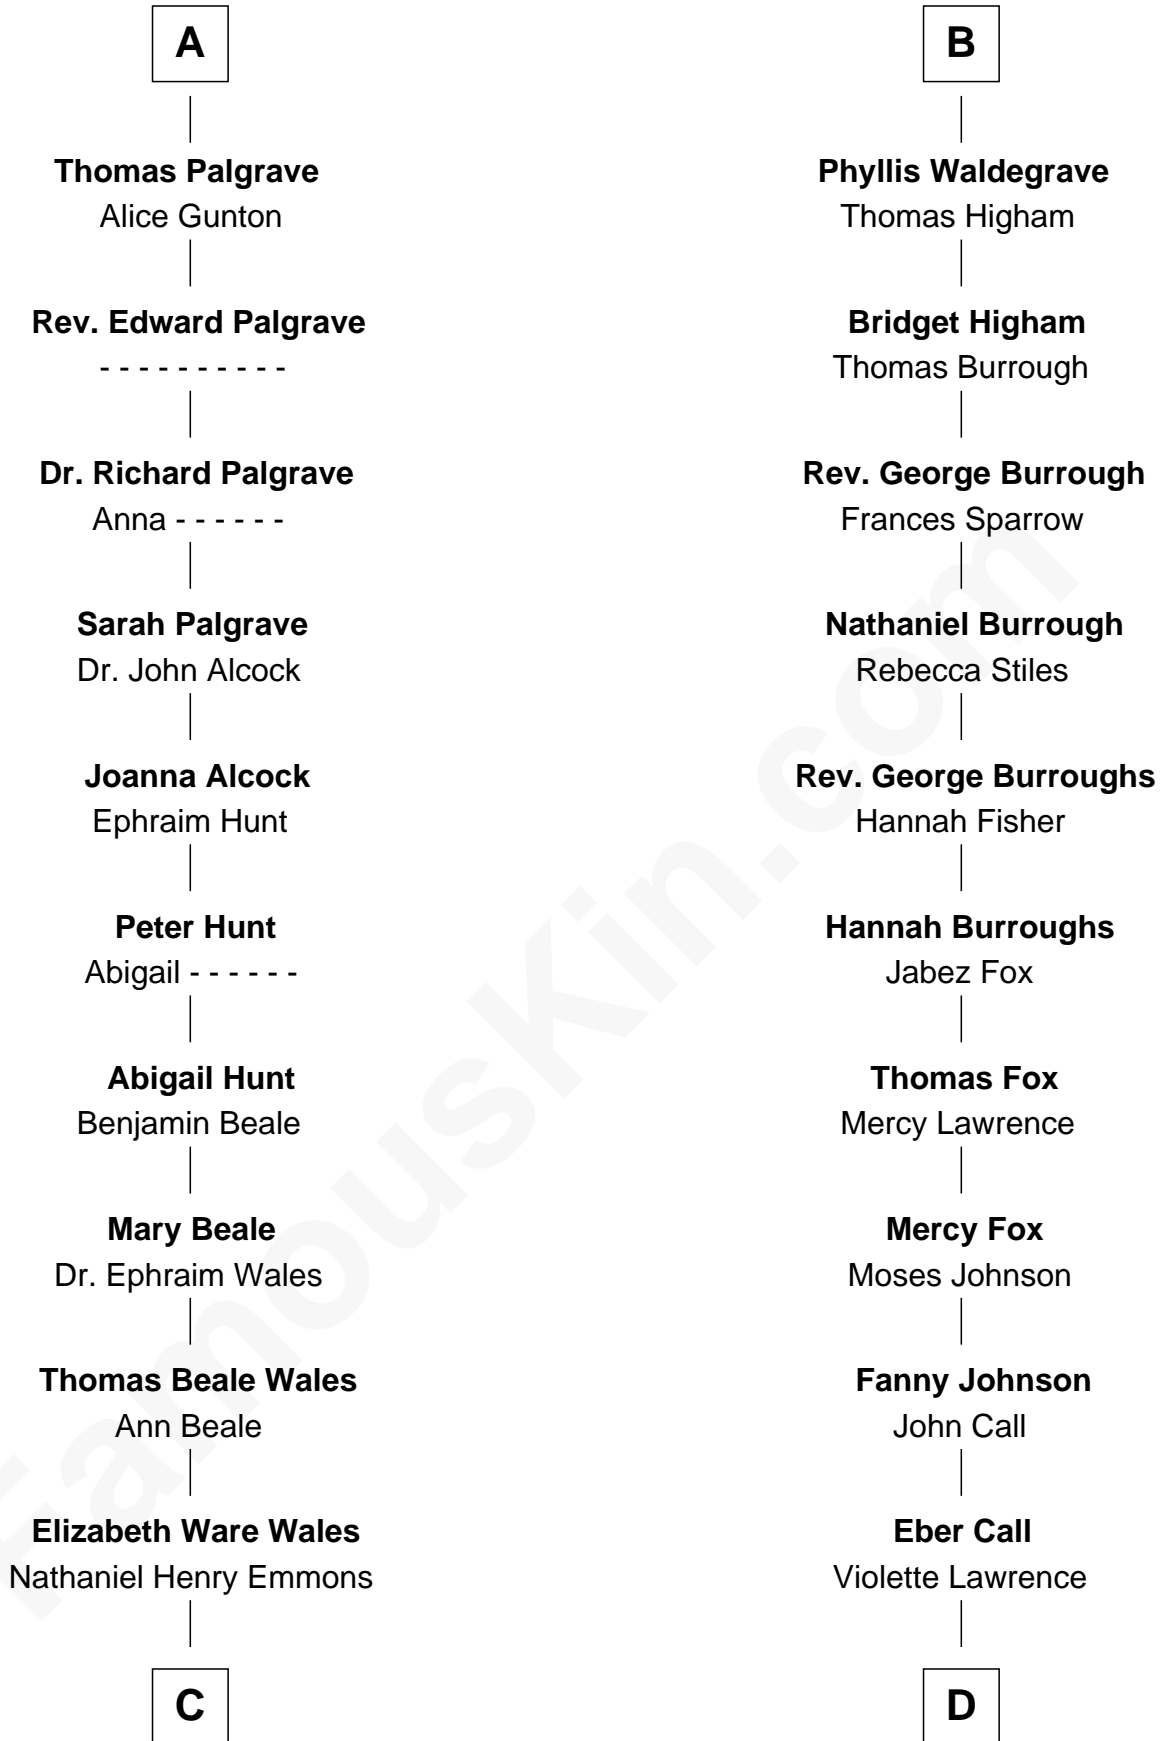

# FamousKin.com Relationship Chart of

**Paget Brewster**

*TV Actress*

19th cousin 2 times removed of

**Walt Disney**

*Co-Founder of The Walt Disney Company*

**Bartholomew de Badlesmere**

Margaret de Clare

Sir John de Tibetot

**Sir Robert de Tibetot**

Margaret Deincourt

**Elizabeth de Tibetot**

Sir Philip le Despencer

**Margery Despencer**

Sir Roger Wentworth

**Henry Wentworth**

Elizabeth Howard

**Margery Wentworth**

Sir William Waldegrave

**George Waldegrave**

Anne Drury

**B**

**C**

**Ann Wales Emmons**

Benjamin Brewster

**Dr. George Washington Wales Brewster**

Ellen Mackenzie Hodge

**George Washington Wales Brewster**

Joan Ryerson

**Galen Brewster**

Hathaway Tew

**Paget Brewster**