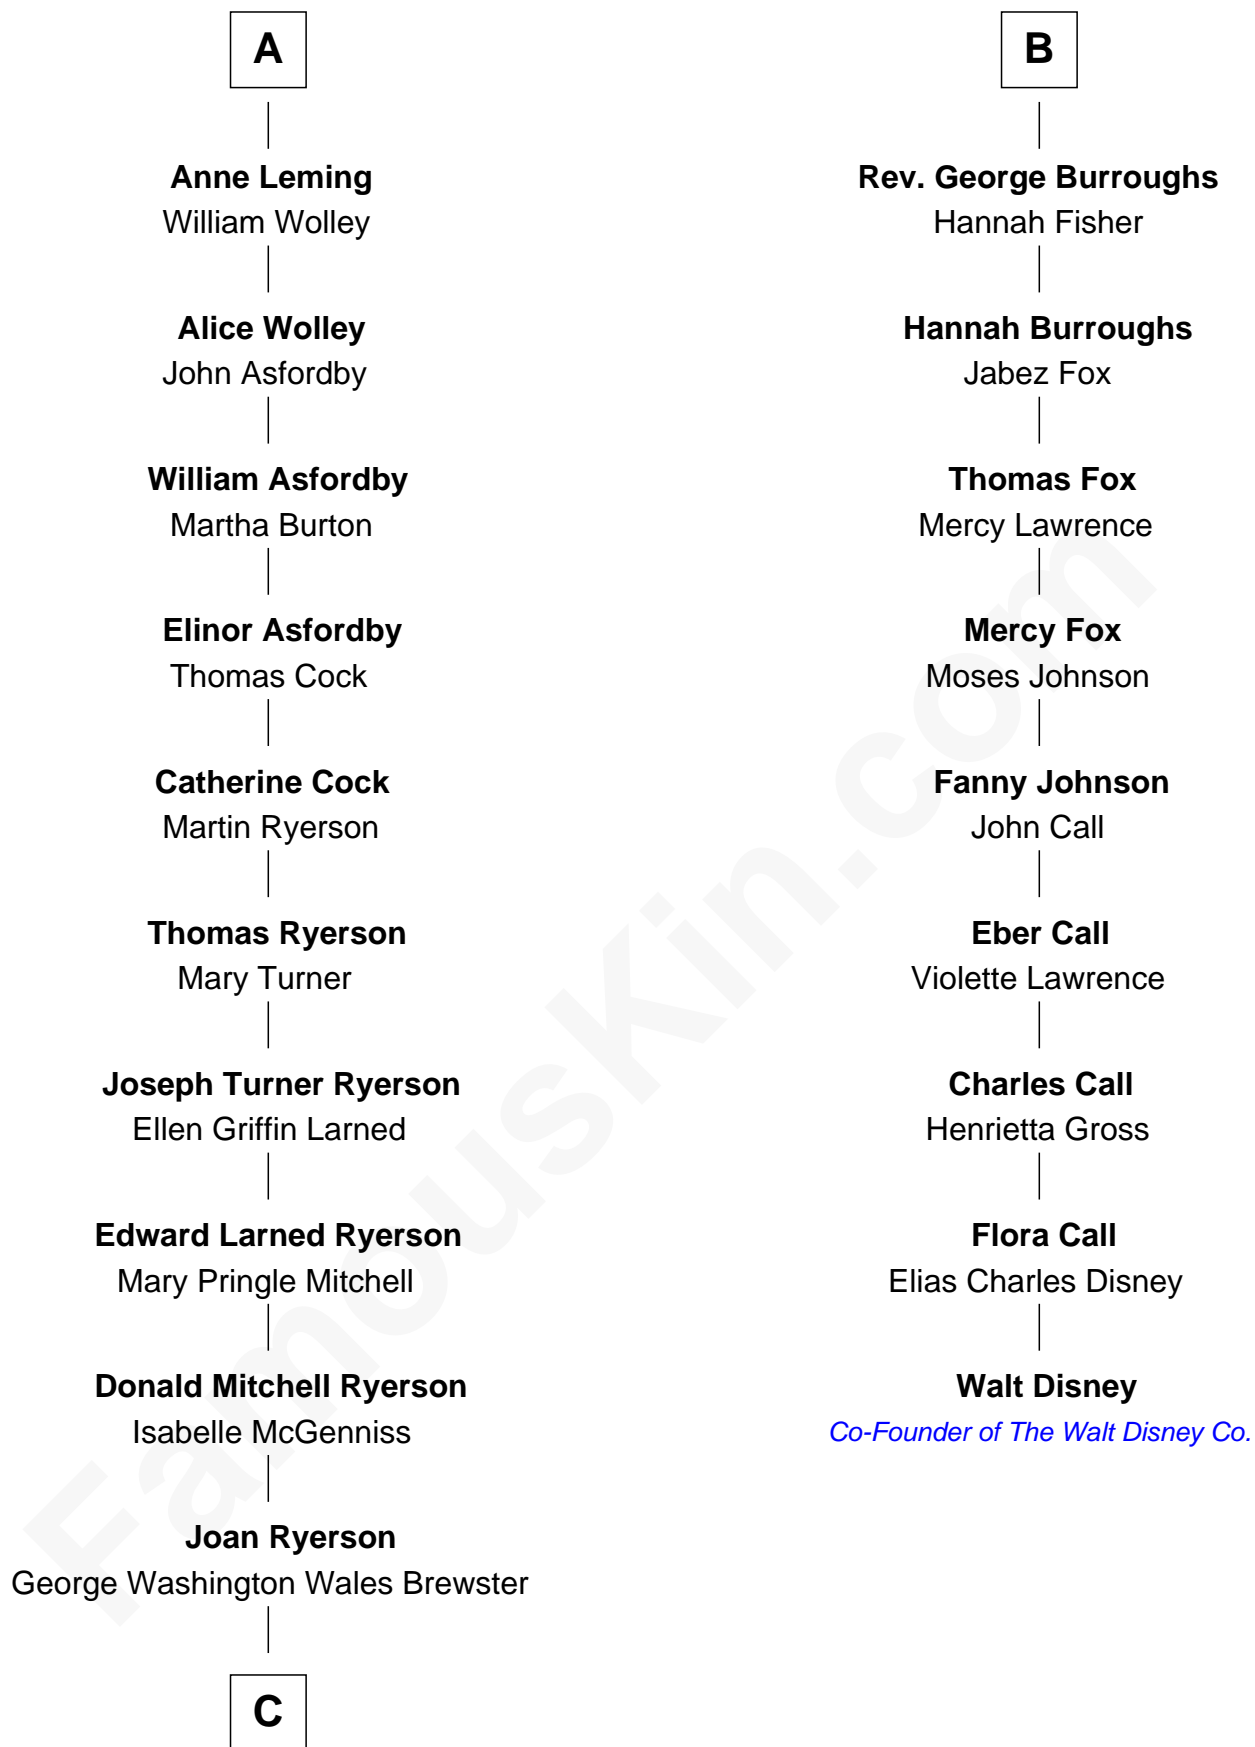

FamousKin.com Relationship Chart of

Paget Brewster

TV Actress

15th cousin 3 times removed of

Walt Disney

Co-Founder of The Walt Disney Company

Sir Roger Wentworth

Margery Despencer

Thomas Burrough

Rev. George Burrough

Frances Sparrow

Nathaniel Burrough

Rebecca Stiles

B

C

Galen Brewster
Hathaway Tew