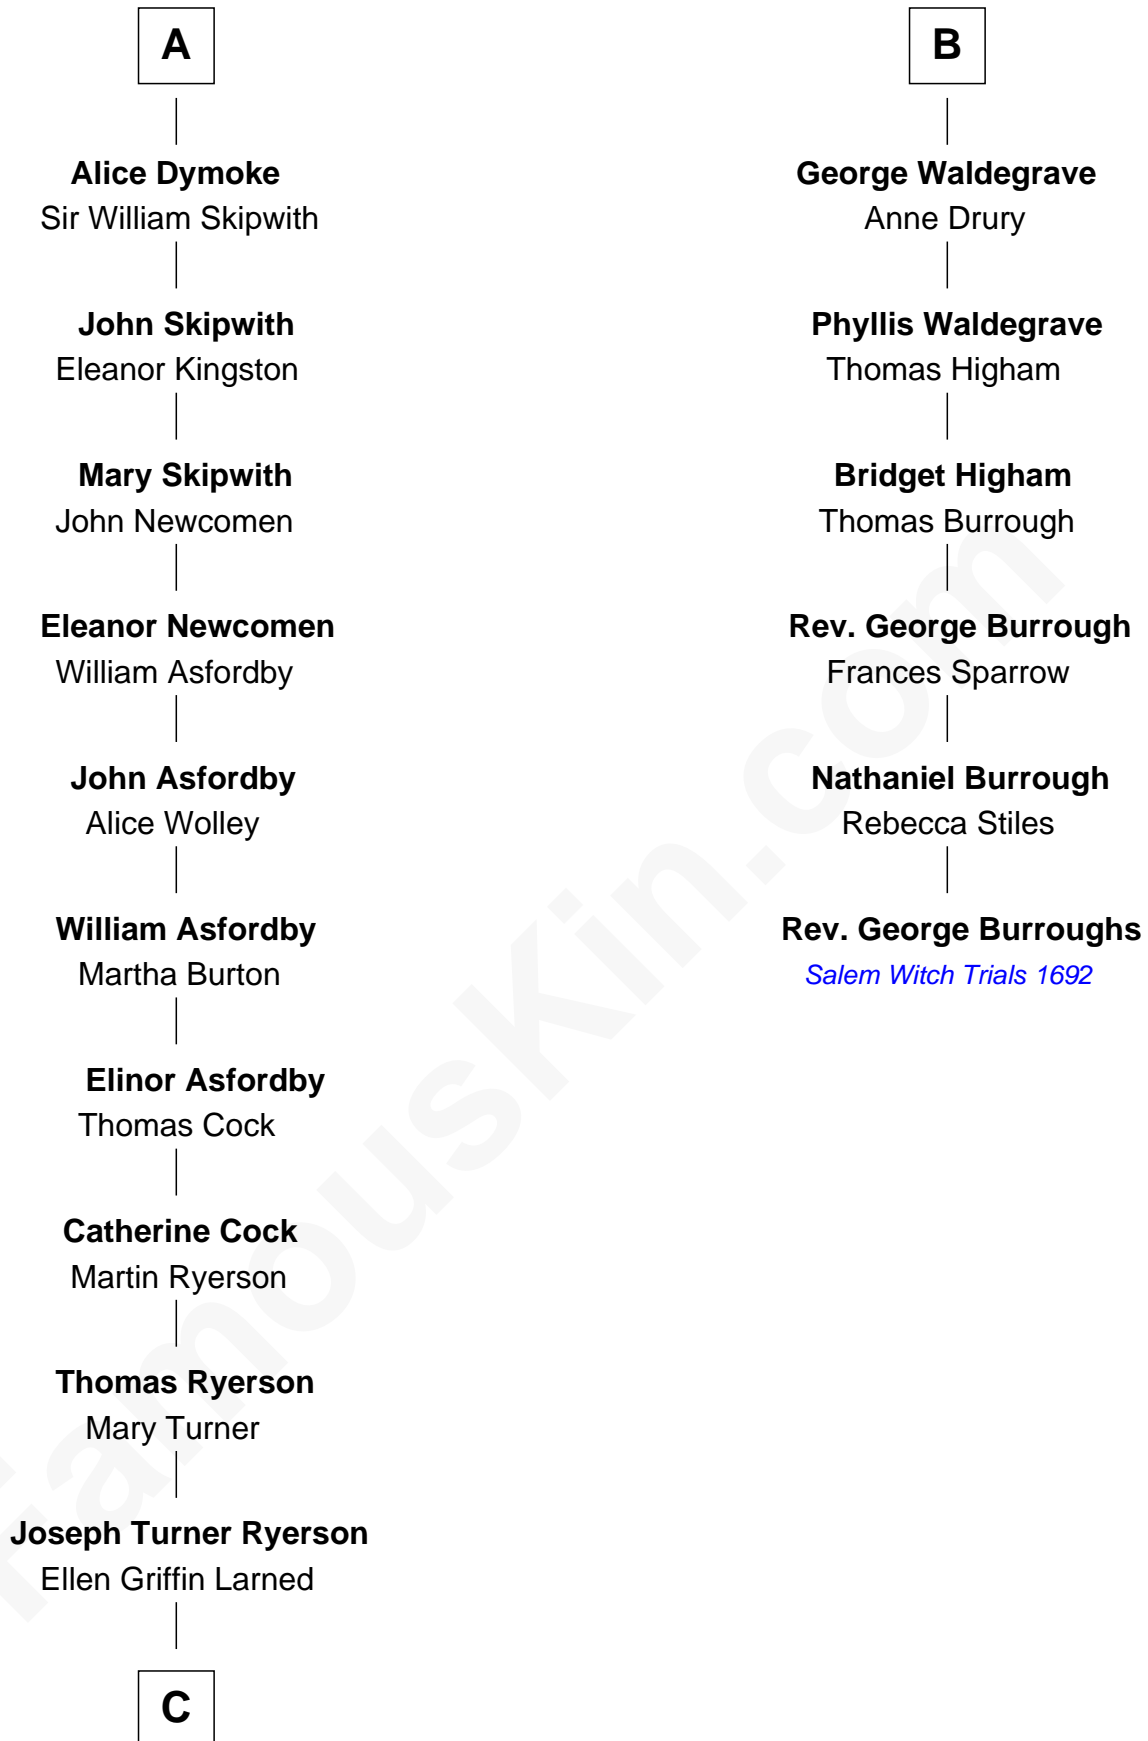

FamousKin.com
Relationship Chart of
Paget Brewster
TV Actress

12th cousin 9 times removed of

Rev. George Burroughs
Executed for Witchcraft, Salem 1692

C

Edward Larned Ryerson

Mary Pringle Mitchell

Donald Mitchell Ryerson

Isabelle McGenniss

Joan Ryerson

George Washington Wales Brewster

Galen Brewster

Hathaway Tew

Paget Brewster

TV Actress