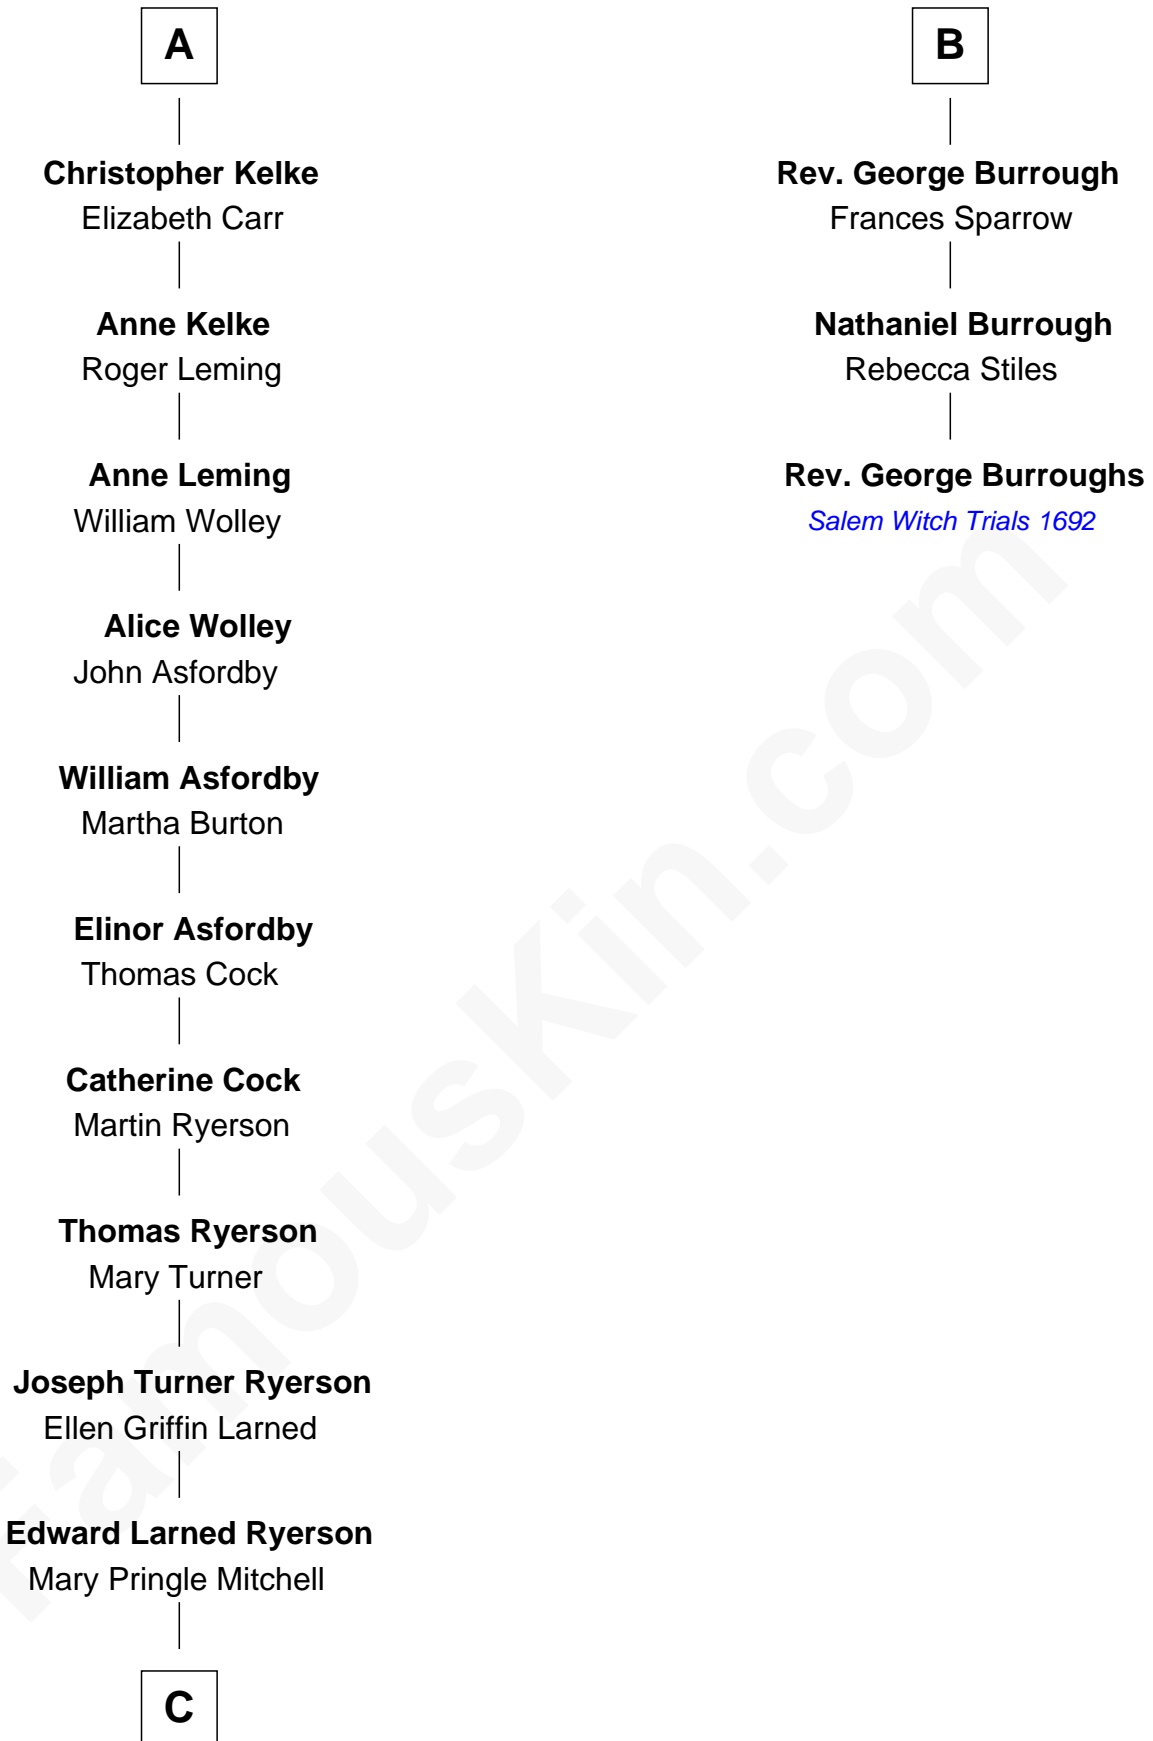

FamousKin.com
Relationship Chart of
Paget Brewster
TV Actress

9th cousin 11 times removed of

Rev. George Burroughs
Executed for Witchcraft, Salem 1692

C

—
Donald Mitchell Ryerson

Isabelle McGenniss

—
Joan Ryerson

George Washington Wales Brewster

—
Galen Brewster

Hathaway Tew

—
Paget Brewster

TV Actress

FamousKin.com