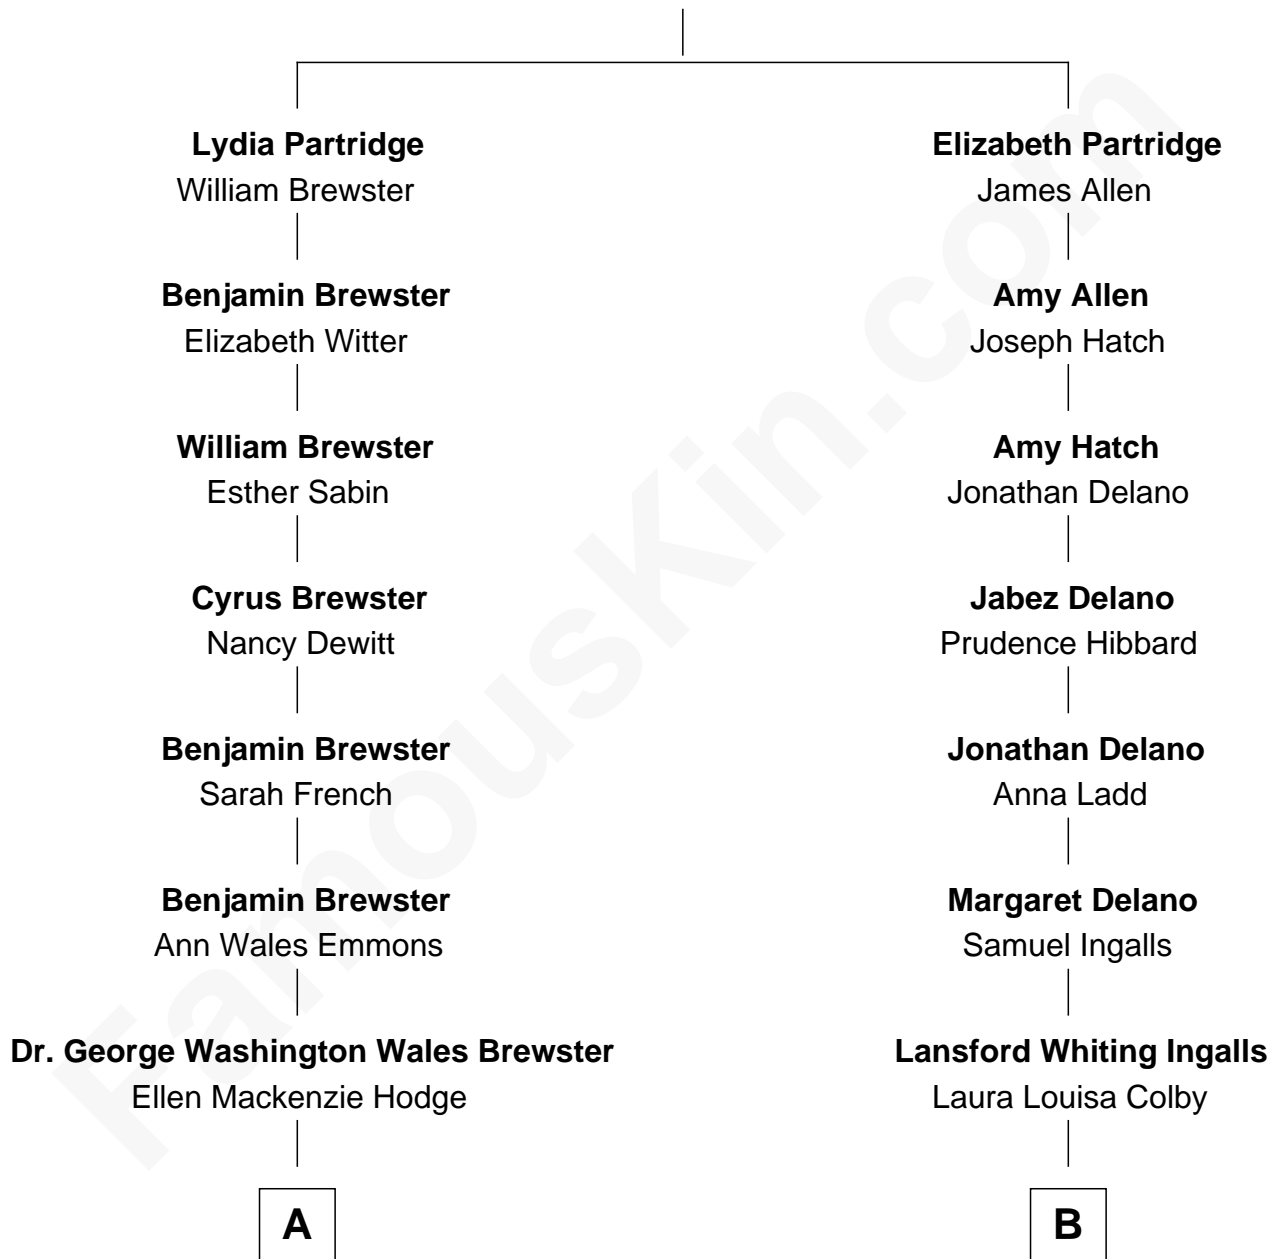

FamousKin.com Relationship Chart of

Paget Brewster

TV Actress

8th cousin 1 time removed of

Laura Ingalls-Wilder

Author of Little House on the Prairie

George Partridge

Sarah Tracy

A

George Washington Wales Brewster

Joan Ryerson

Galen Brewster

Hathaway Tew

Paget Brewster

TV Actress

B

Charles Phillip Ingalls

Caroline Lake Quiner

Laura Ingalls-Wilder

Author of Little House on the Prairie

FamousKin.com