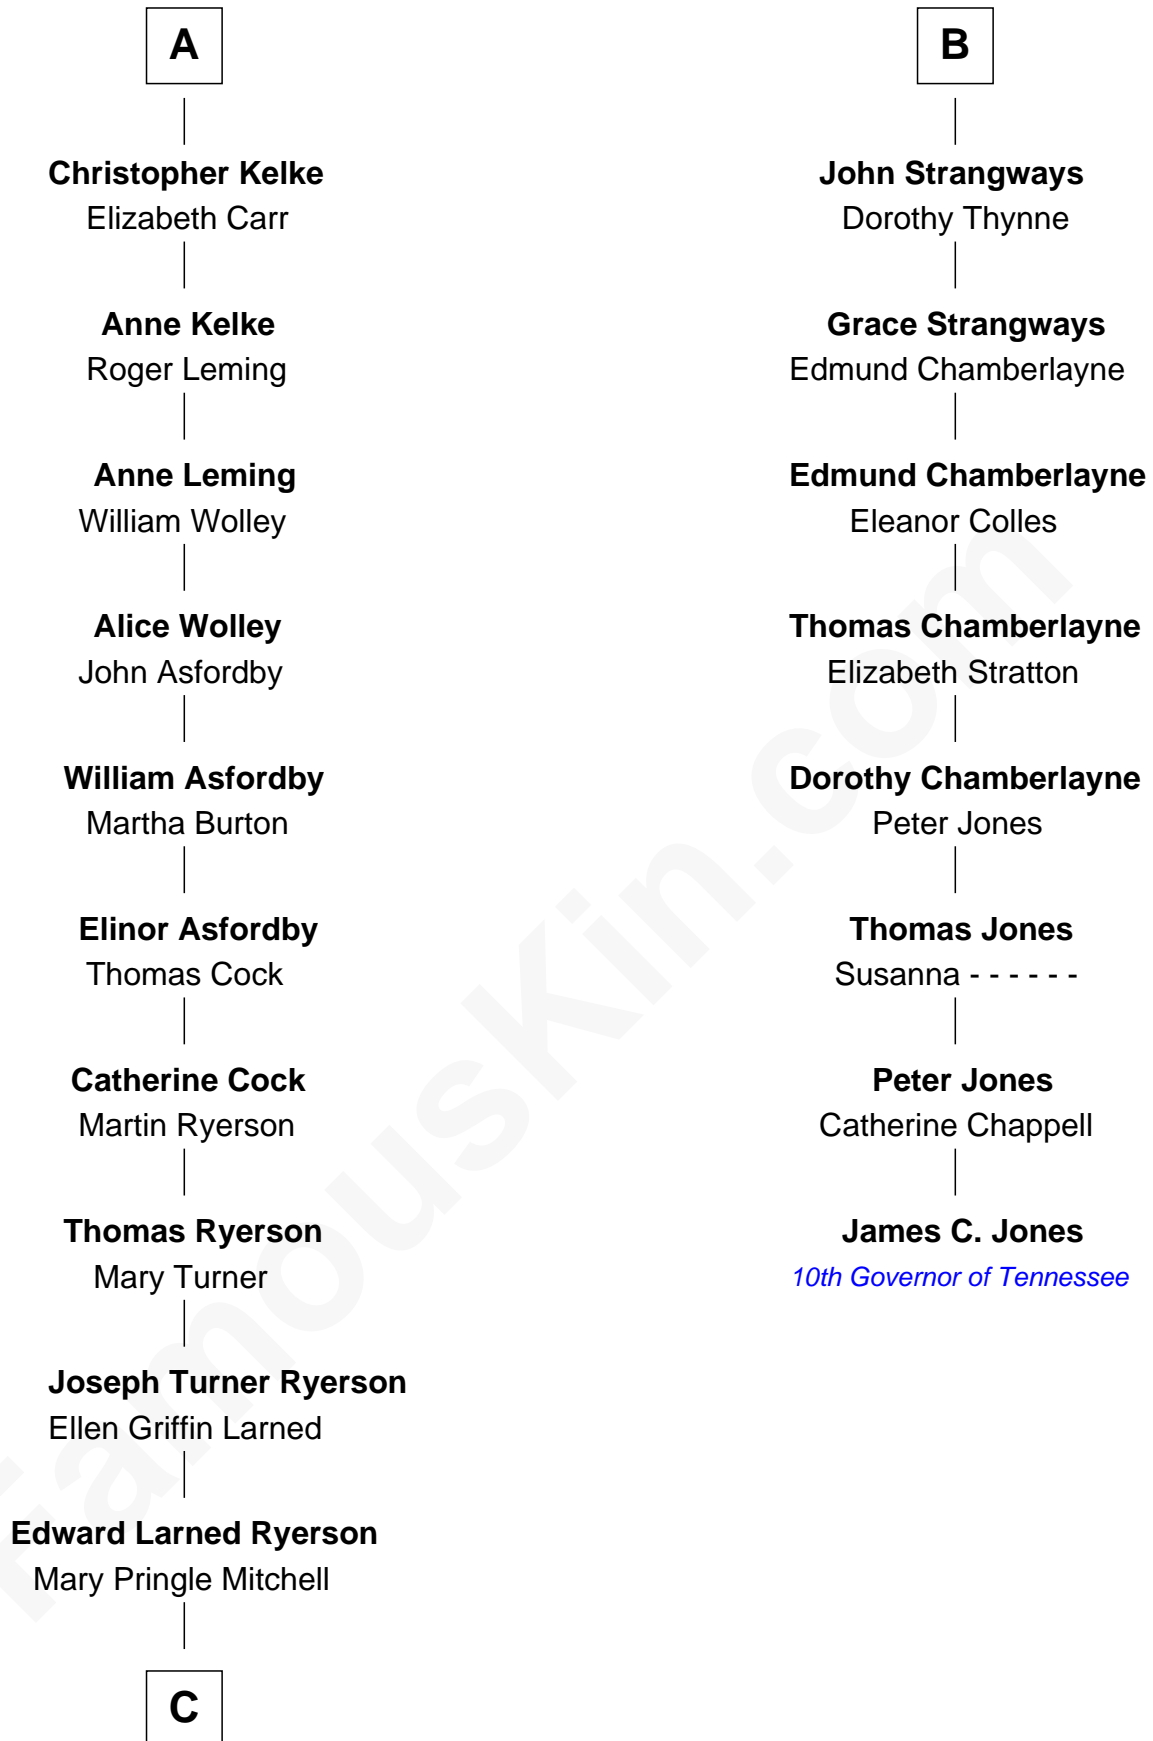

FamousKin.com
Relationship Chart of
Paget Brewster
TV Actress

14th cousin 6 times removed of
James C. Jones
10th Governor of Tennessee

C

—
Donald Mitchell Ryerson

Isabelle McGenniss

—
Joan Ryerson

George Washington Wales Brewster

—
Galen Brewster

Hathaway Tew

—
Paget Brewster

TV Actress

FamousKin.com