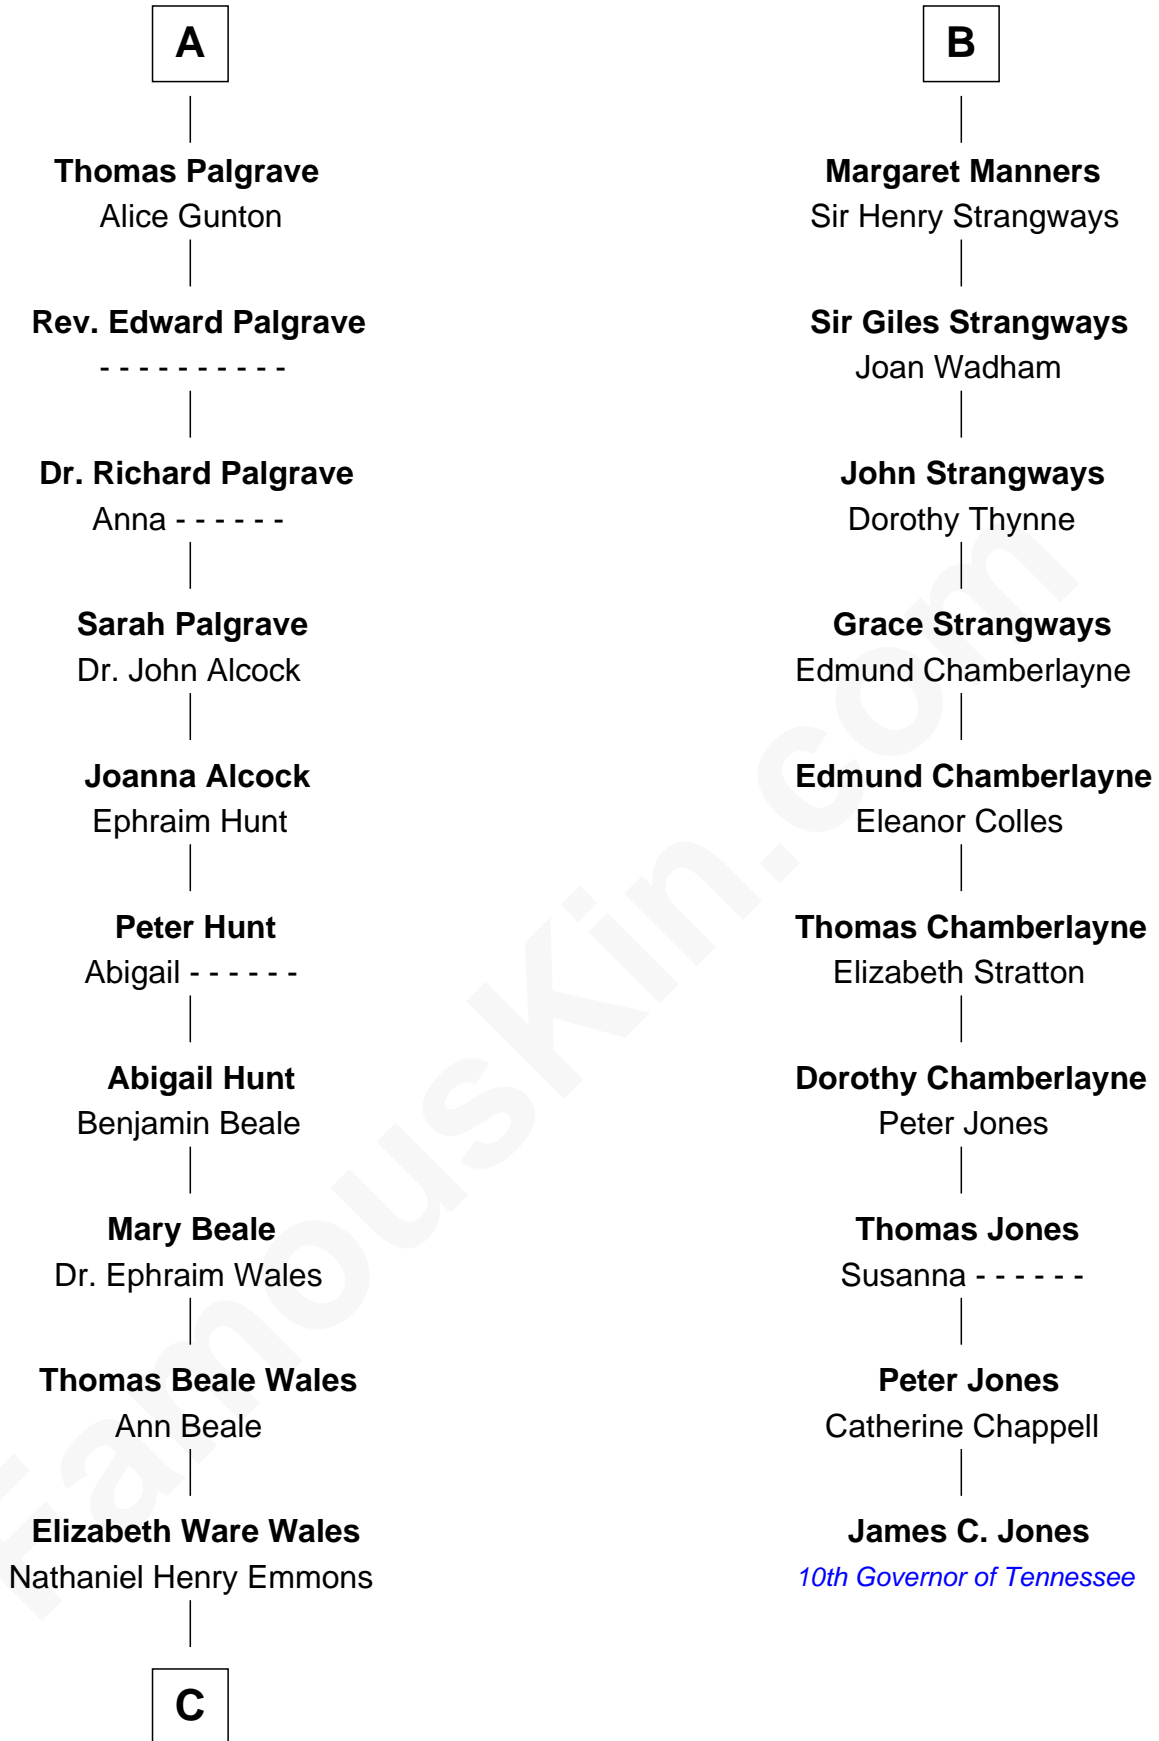

FamousKin.com Relationship Chart of

Paget Brewster

TV Actress

16th cousin 5 times removed of

James C. Jones

10th Governor of Tennessee

Henry Plantagenet

Maud de Chaworth

C

Ann Wales Emmons

Benjamin Brewster

Dr. George Washington Wales Brewster

Ellen Mackenzie Hodge

George Washington Wales Brewster

Joan Ryerson

Galen Brewster

Hathaway Tew

Paget Brewster

TV Actress