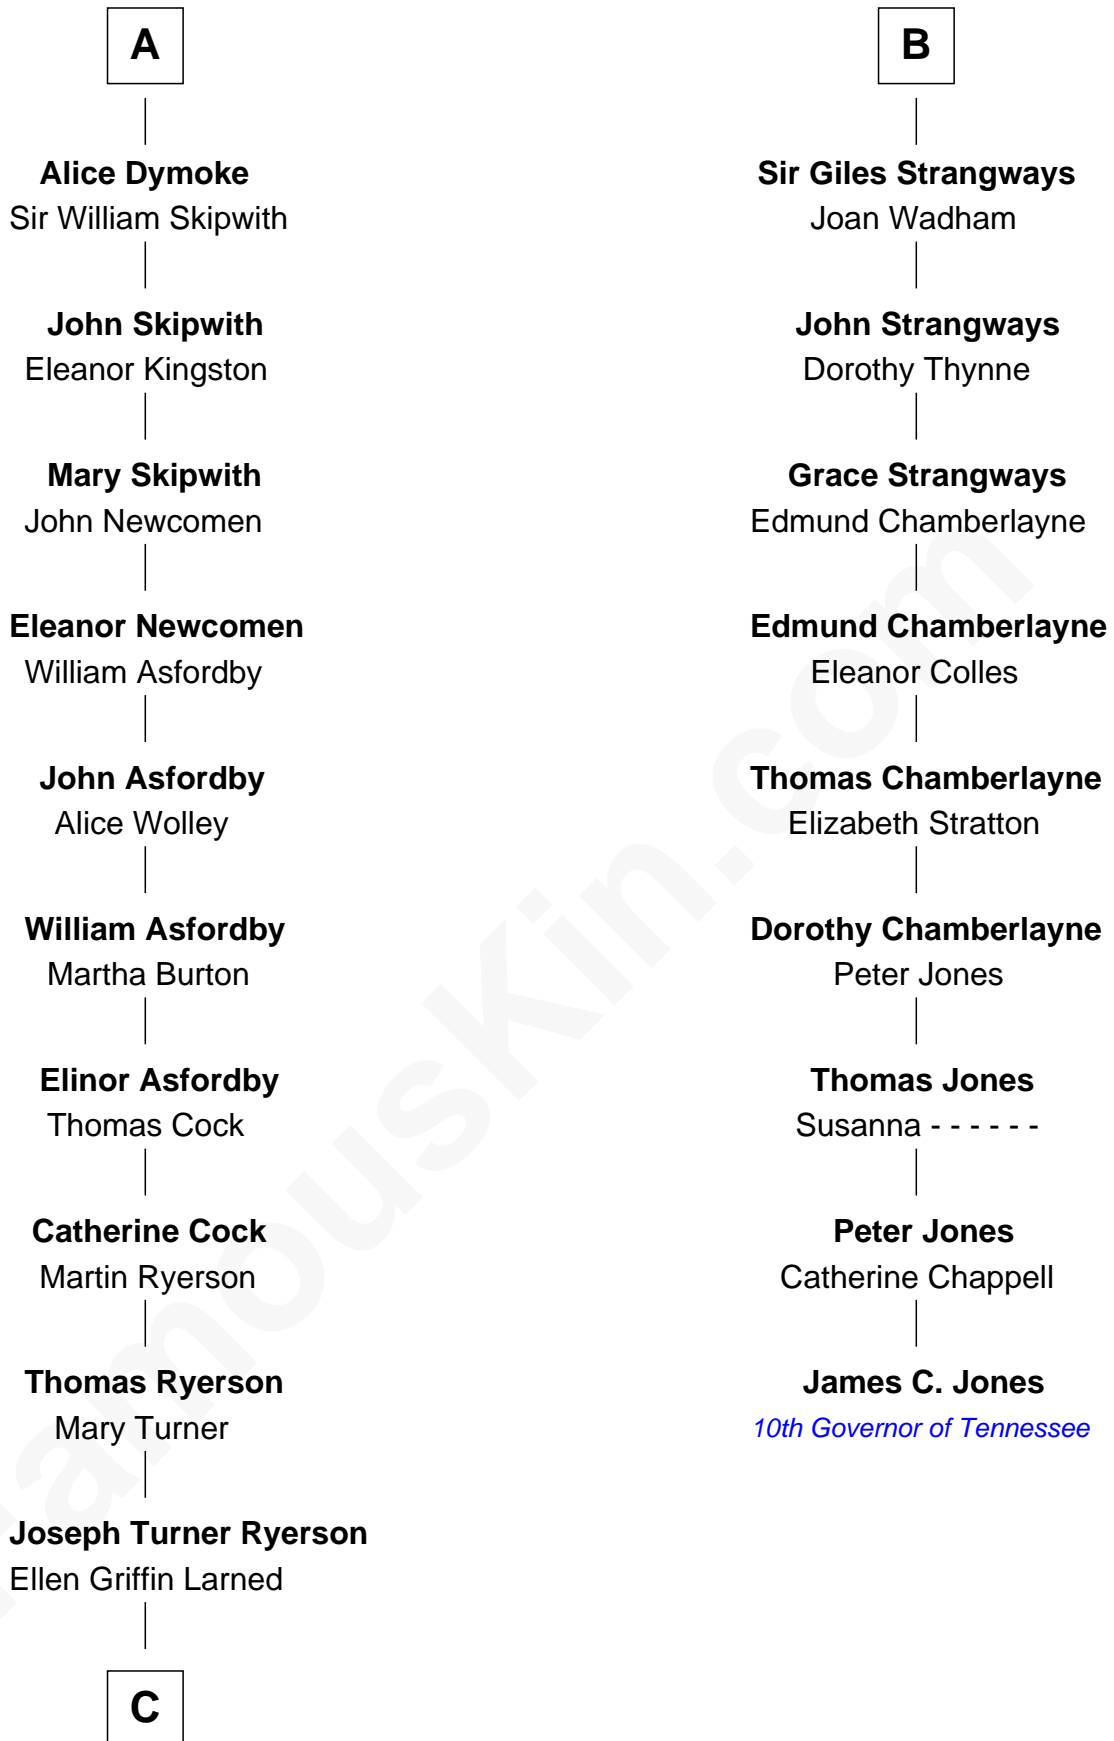

FamousKin.com Relationship Chart of

Paget Brewster

TV Actress

15th cousin 6 times removed of

James C. Jones

10th Governor of Tennessee

Sir Hugh I de Audley

Iseult de Mortimer

Alice de Audley
Sir Ralph de Greystoke

Sir William de Greystoke
Joan FitzHenry

Sir Ralph de Greystoke
Katherine de Clifford

Maud de Greystoke
Eudo de Welles

Sir Lionel de Welles
Joan de Waterton

Margaret de Welles
Sir Thomas Dymoke

Sir Lionel Dymoke
Joanna Griffith

A

Alice de Audley
Sir Ralph de Neville

Sir John de Neville
Maude de Percy

Sir Ralph Neville
Joan Beaufort

Cecily Neville
Sir Richard Plantagenet

Anne of York
Sir Thomas St. Leger

Anne St. Leger
Sir George Manners

Margaret Manners
Sir Henry Strangways

B

C

Edward Larned Ryerson

Mary Pringle Mitchell

Donald Mitchell Ryerson

Isabelle McGenniss