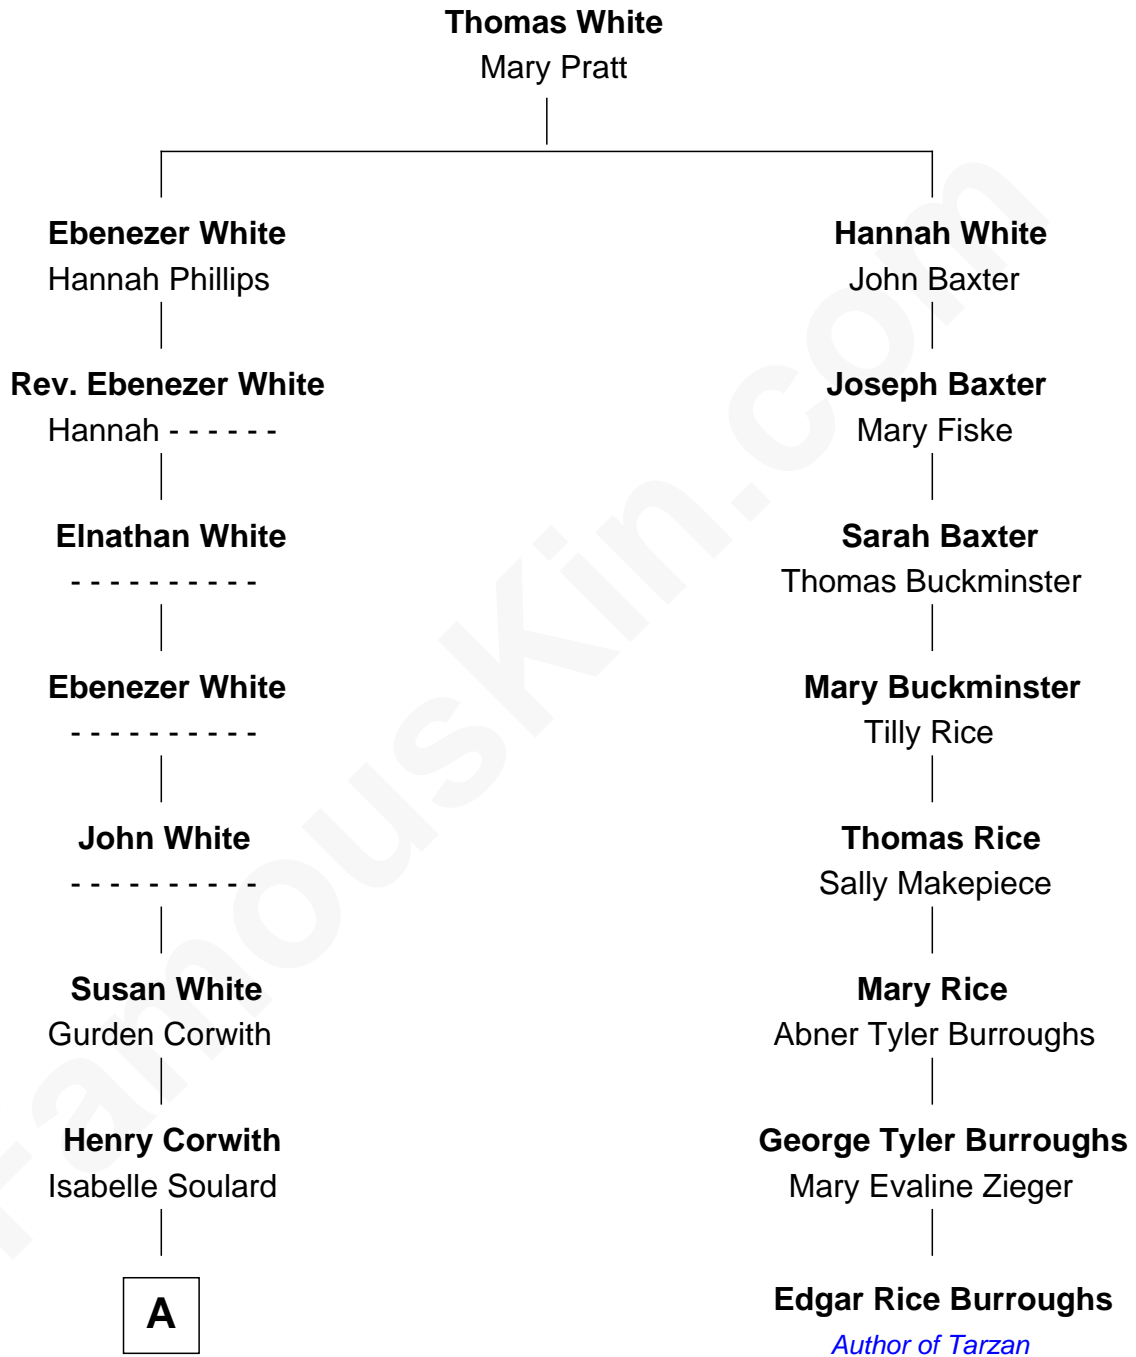

**FamousKin.com**  
**Relationship Chart of**  
**Paget Brewster**  
*TV Actress*

7th cousin 4 times removed of

**Edgar Rice Burroughs**  
*Author of Tarzan and John Carter*

**A**

—  
**Isabelle S. Corwith**  
Charles Burrill McGenniss

—  
**Isabelle McGenniss**  
Donald Mitchell Ryerson

—  
**Joan Ryerson**  
George Washington Wales Brewster

—  
**Galen Brewster**  
Hathaway Tew

—  
**Paget Brewster**  
*TV Actress*