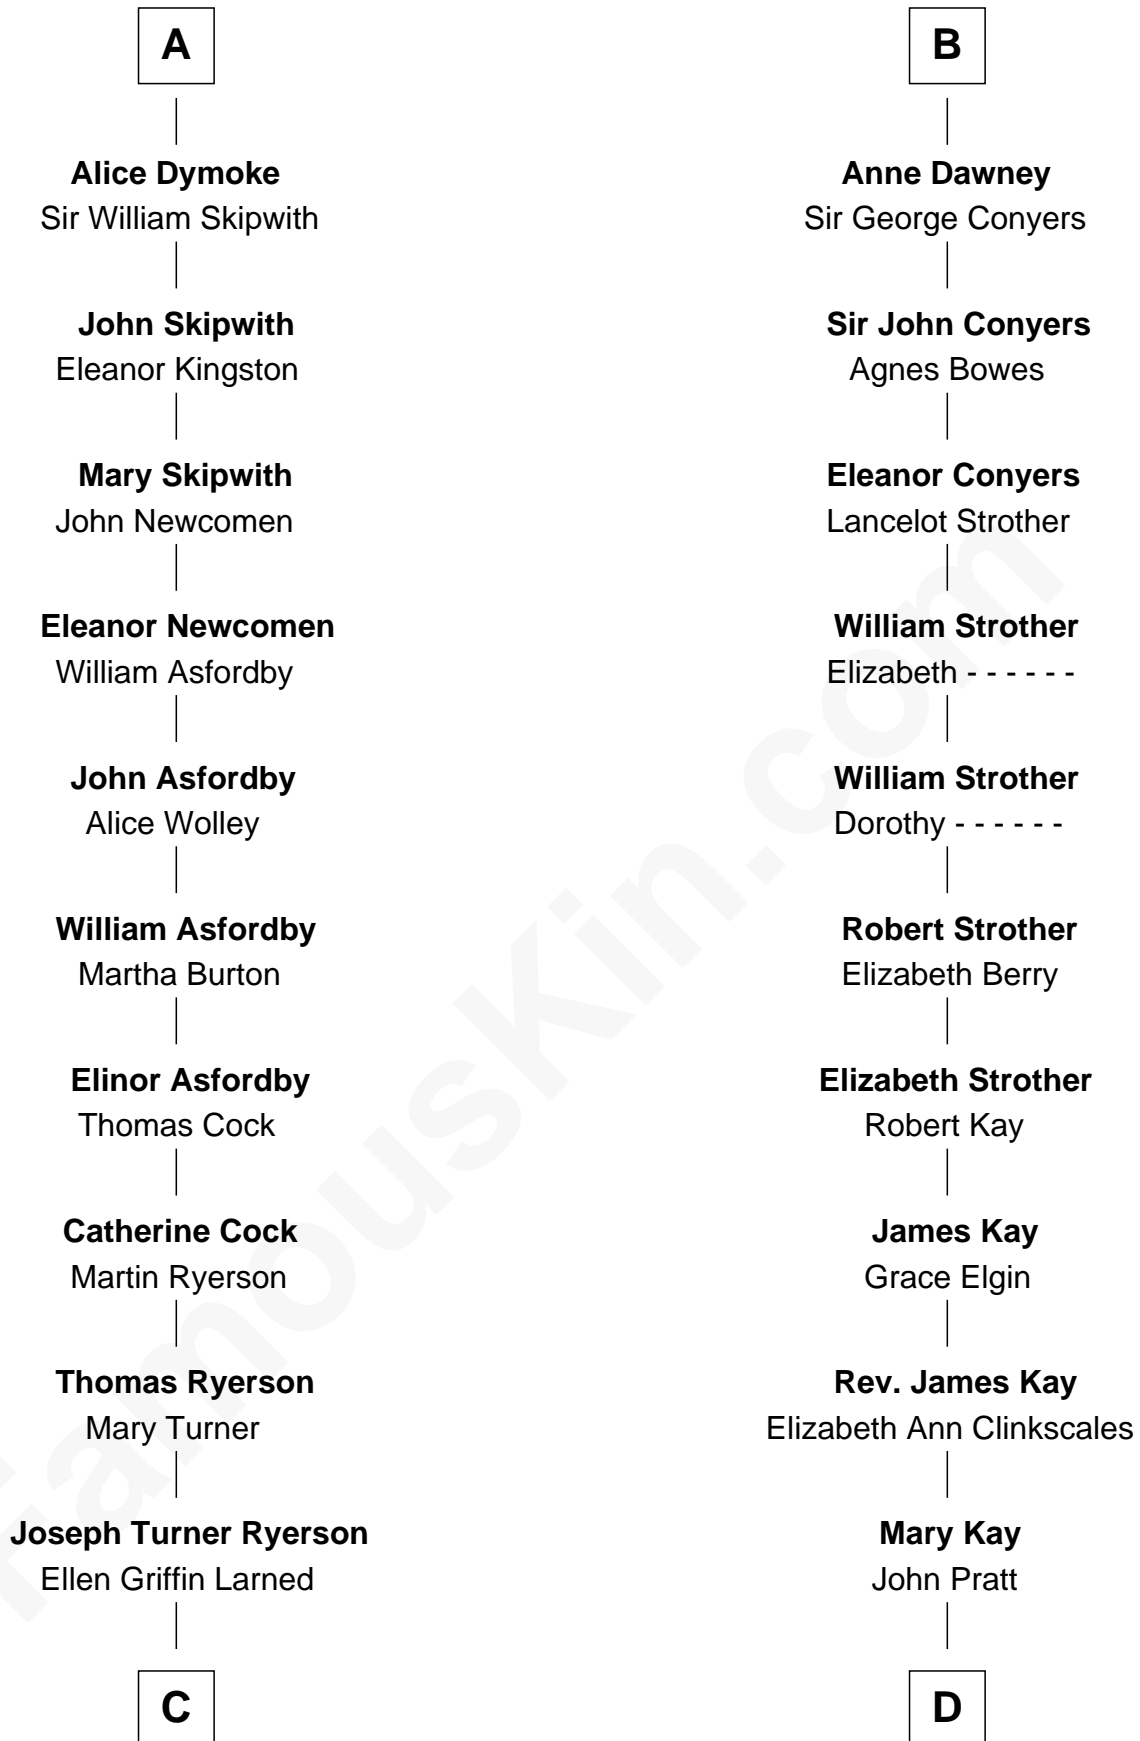

FamousKin.com Relationship Chart of

Paget Brewster

TV Actress

20th cousin 1 time removed of

Jimmy Carter

39th U.S. President

Sir Henry de Percy

Eleanor de Arundel

Joan Bourchier

Sir Richard Neville

Anne Stafford

Dorothy Neville

Sir John Dawney

B

C

Edward Larned Ryerson

Mary Pringle Mitchell

Donald Mitchell Ryerson

Isabelle McGenniss

Joan Ryerson

George Washington Wales Brewster

Galen Brewster

Hathaway Tew

Paget Brewster