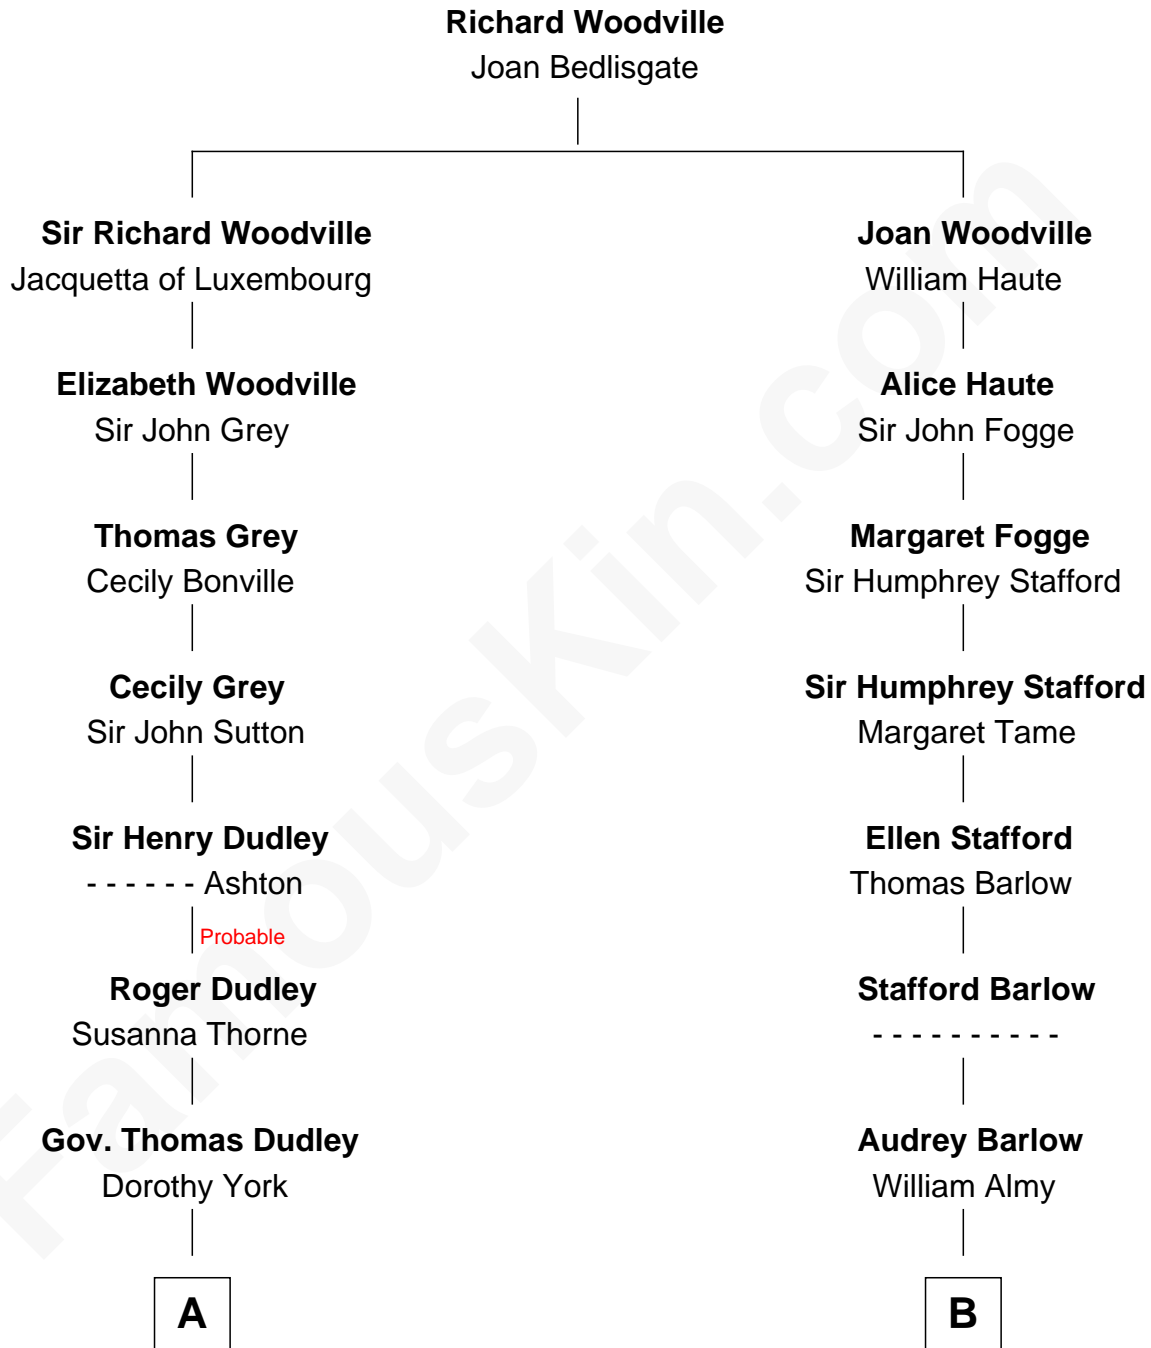

FamousKin.com
Relationship Chart of
Paget Brewster
TV Actress

16th cousin 3 times removed of
Jimmy Carter
39th U.S. President

C

—
Joan Ryerson

George Washington Wales Brewster

—
Galen Brewster

Hathaway Tew

—
Paget Brewster

TV Actress

FamousKin.com