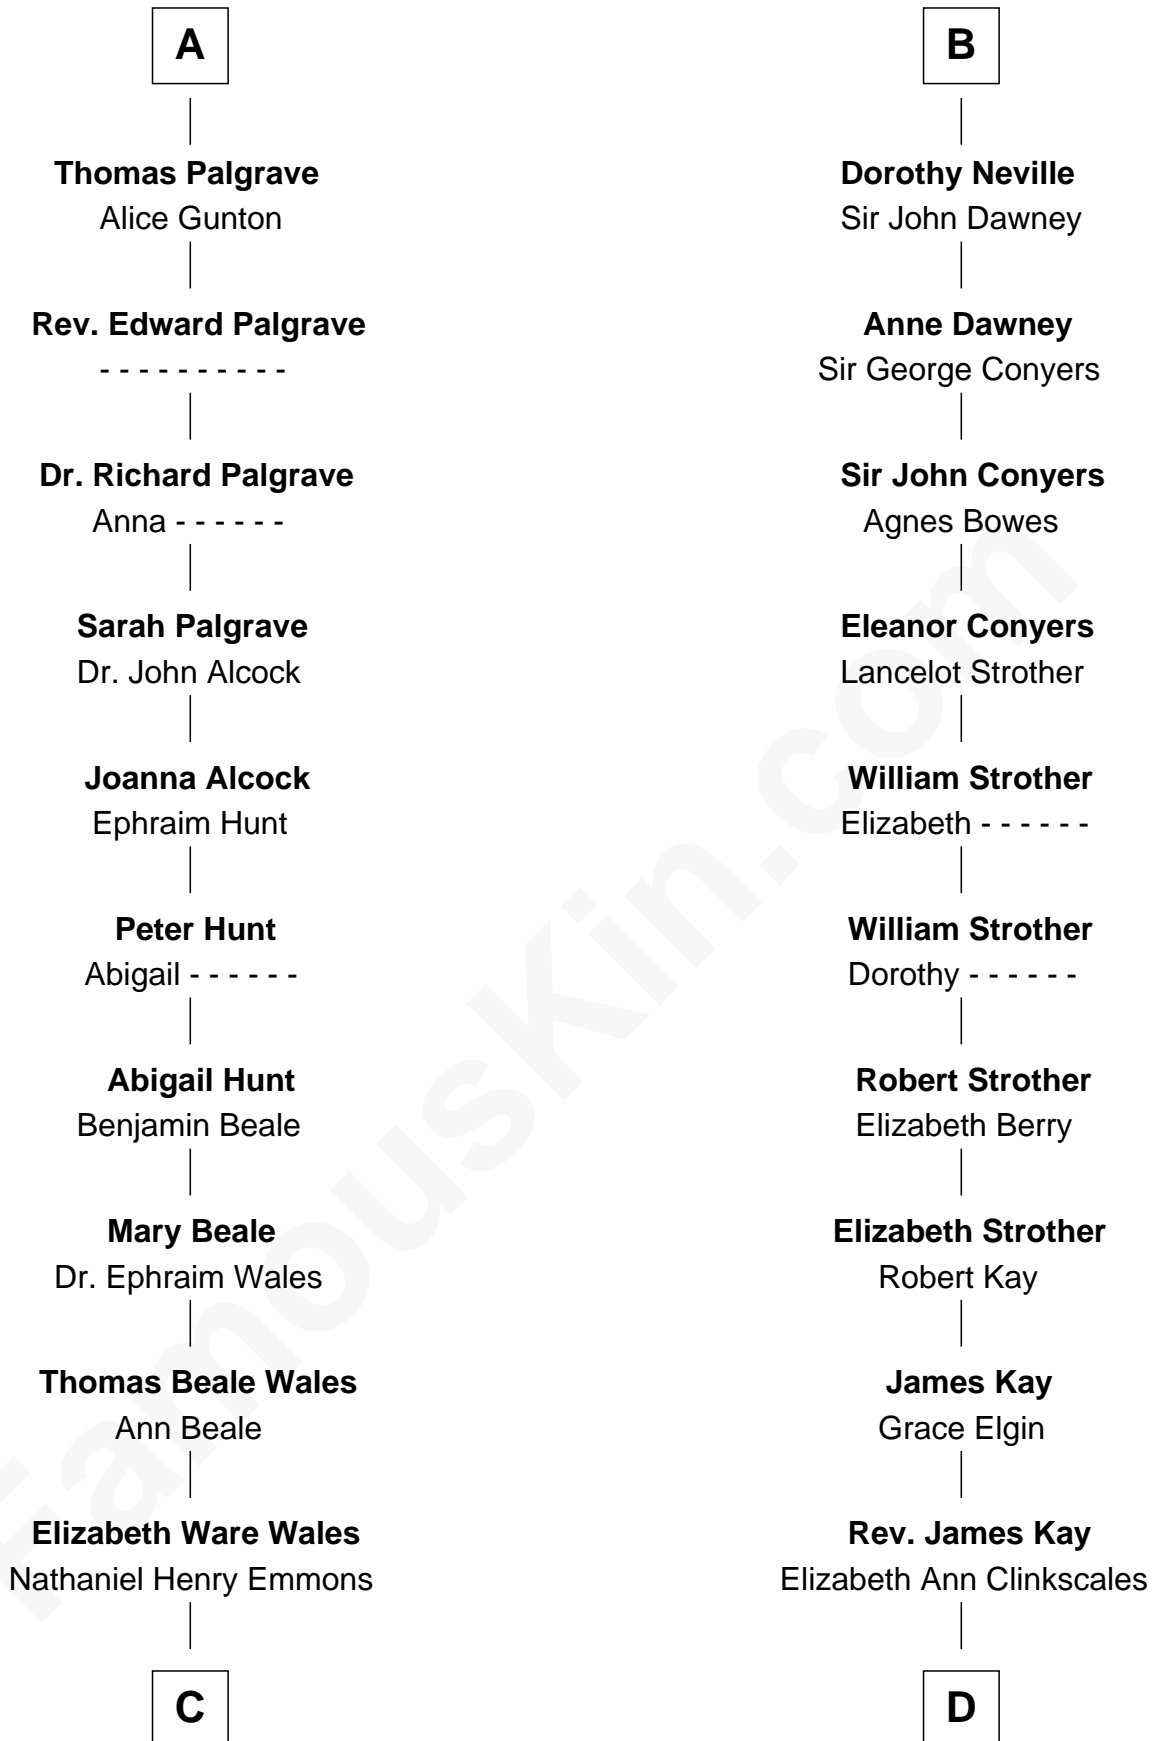

# FamousKin.com Relationship Chart of

**Paget Brewster**

*TV Actress*

21st cousin of

**Jimmy Carter**

*39th U.S. President*

**Bartholomew de Badlesmere**

Margaret de Clare

Sir William de Bohun

**Humphrey de Bohun**

Joan Fitzalan

**Eleanor de Bohun**

Sir Thomas Plantagenet

**Anne Plantagenet**

Sir William Bouchier

**Sir John Bouchier**

Margaret Berners

**Joan Bouchier**

Sir Henry Neville

**Sir Richard Neville**

Anne Stafford

**B**

**C**

**Ann Wales Emmons**

Benjamin Brewster

**Dr. George Washington Wales Brewster**

Ellen Mackenzie Hodge

**George Washington Wales Brewster**

Joan Ryerson

**Galen Brewster**

Hathaway Tew

**Paget Brewster**