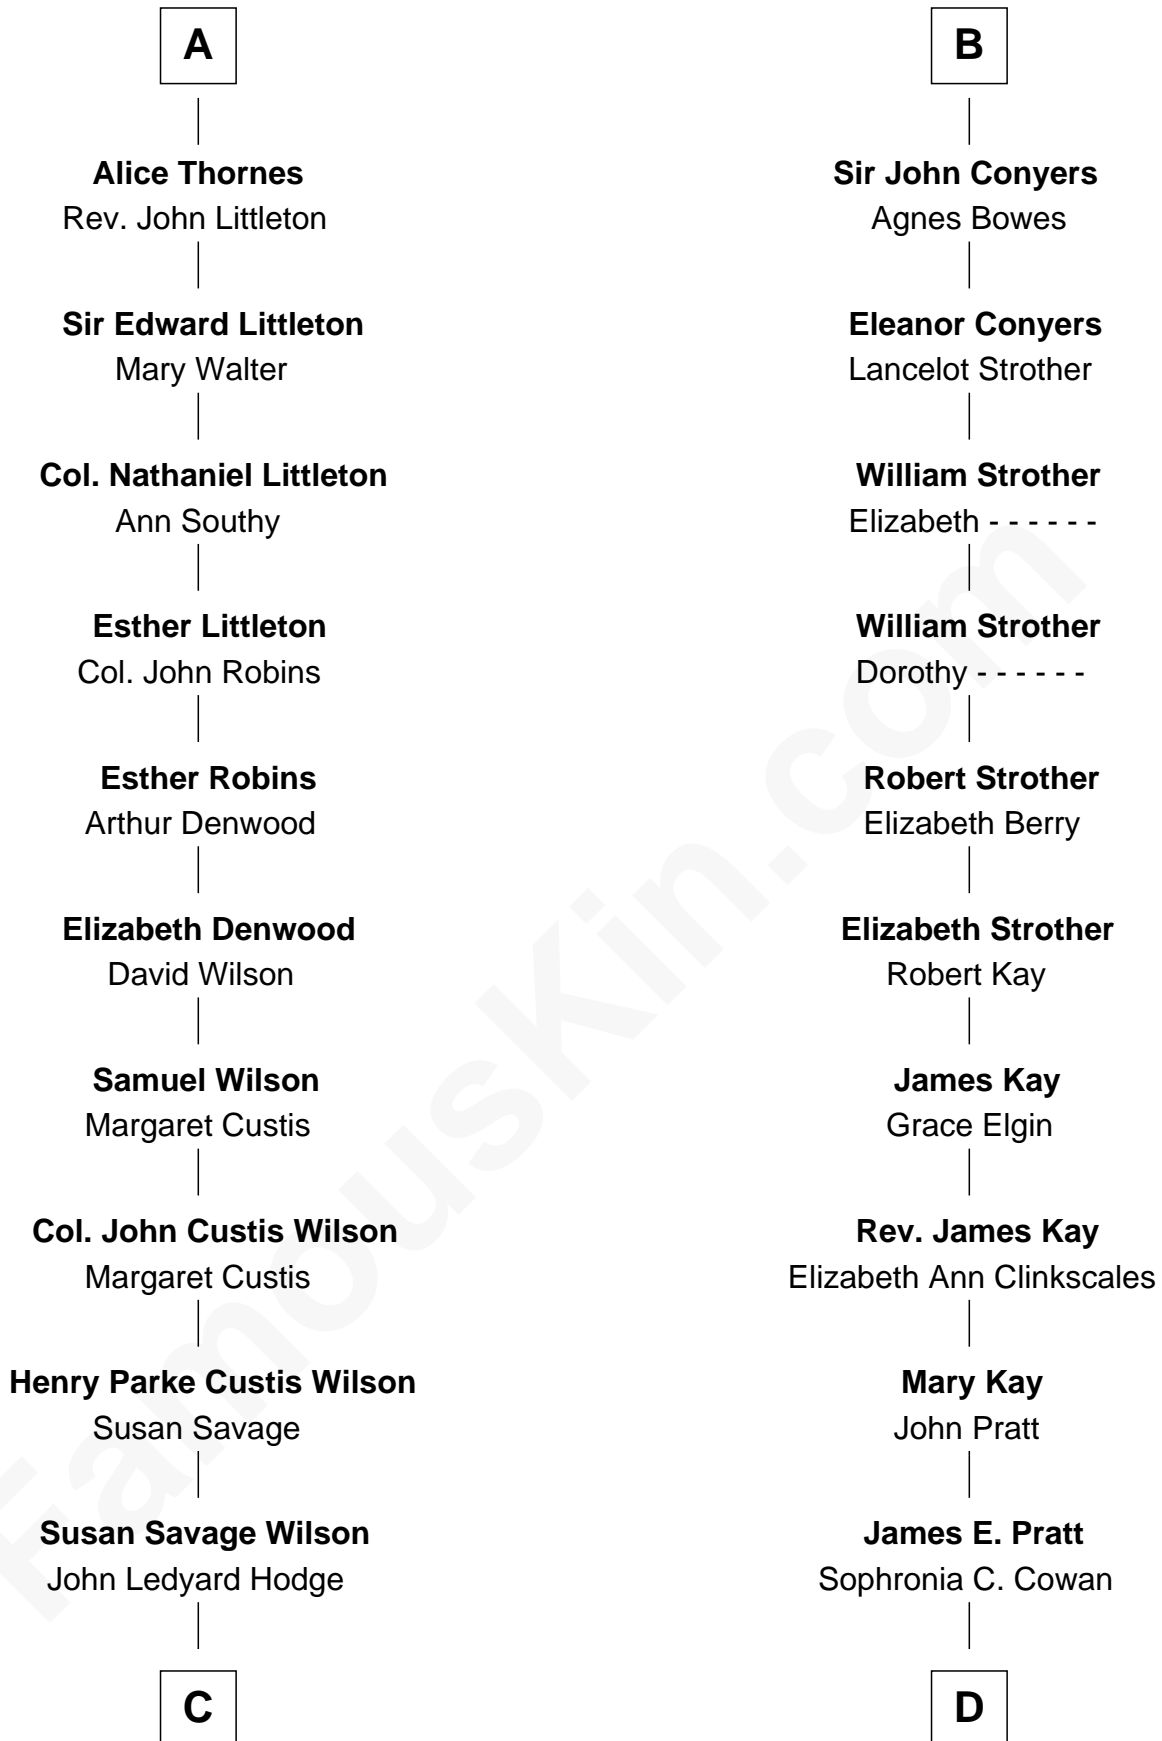

FamousKin.com

Relationship Chart of

Paget Brewster

TV Actress

19th cousin 1 time removed of

Jimmy Carter

39th U.S. President

Humphrey de Bohun

Joan Fitzalan

Mary de Bohun
Henry IV, King of England

Humphrey Plantagenet

Antigone Plantagenet
Henry Grey

Elizabeth Grey
Sir Roger Kynaston

Jane Kynaston
Roger Thornes

John Thornes
Elizabeth Astley

Richard Thornes

A

Eleanor de Bohun
Sir Thomas Plantagenet

Anne Plantagenet
Sir William Bourchier

Sir John Bourchier
Margaret Berners

Joan Bourchier
Sir Henry Neville

Sir Richard Neville
Anne Stafford

Dorothy Neville
Sir John Dawney

Anne Dawney
Sir George Conyers

B

C

Ellen Mackenzie Hodge

Dr. George Washington Wales Brewster

George Washington Wales Brewster

Joan Ryerson

Galen Brewster