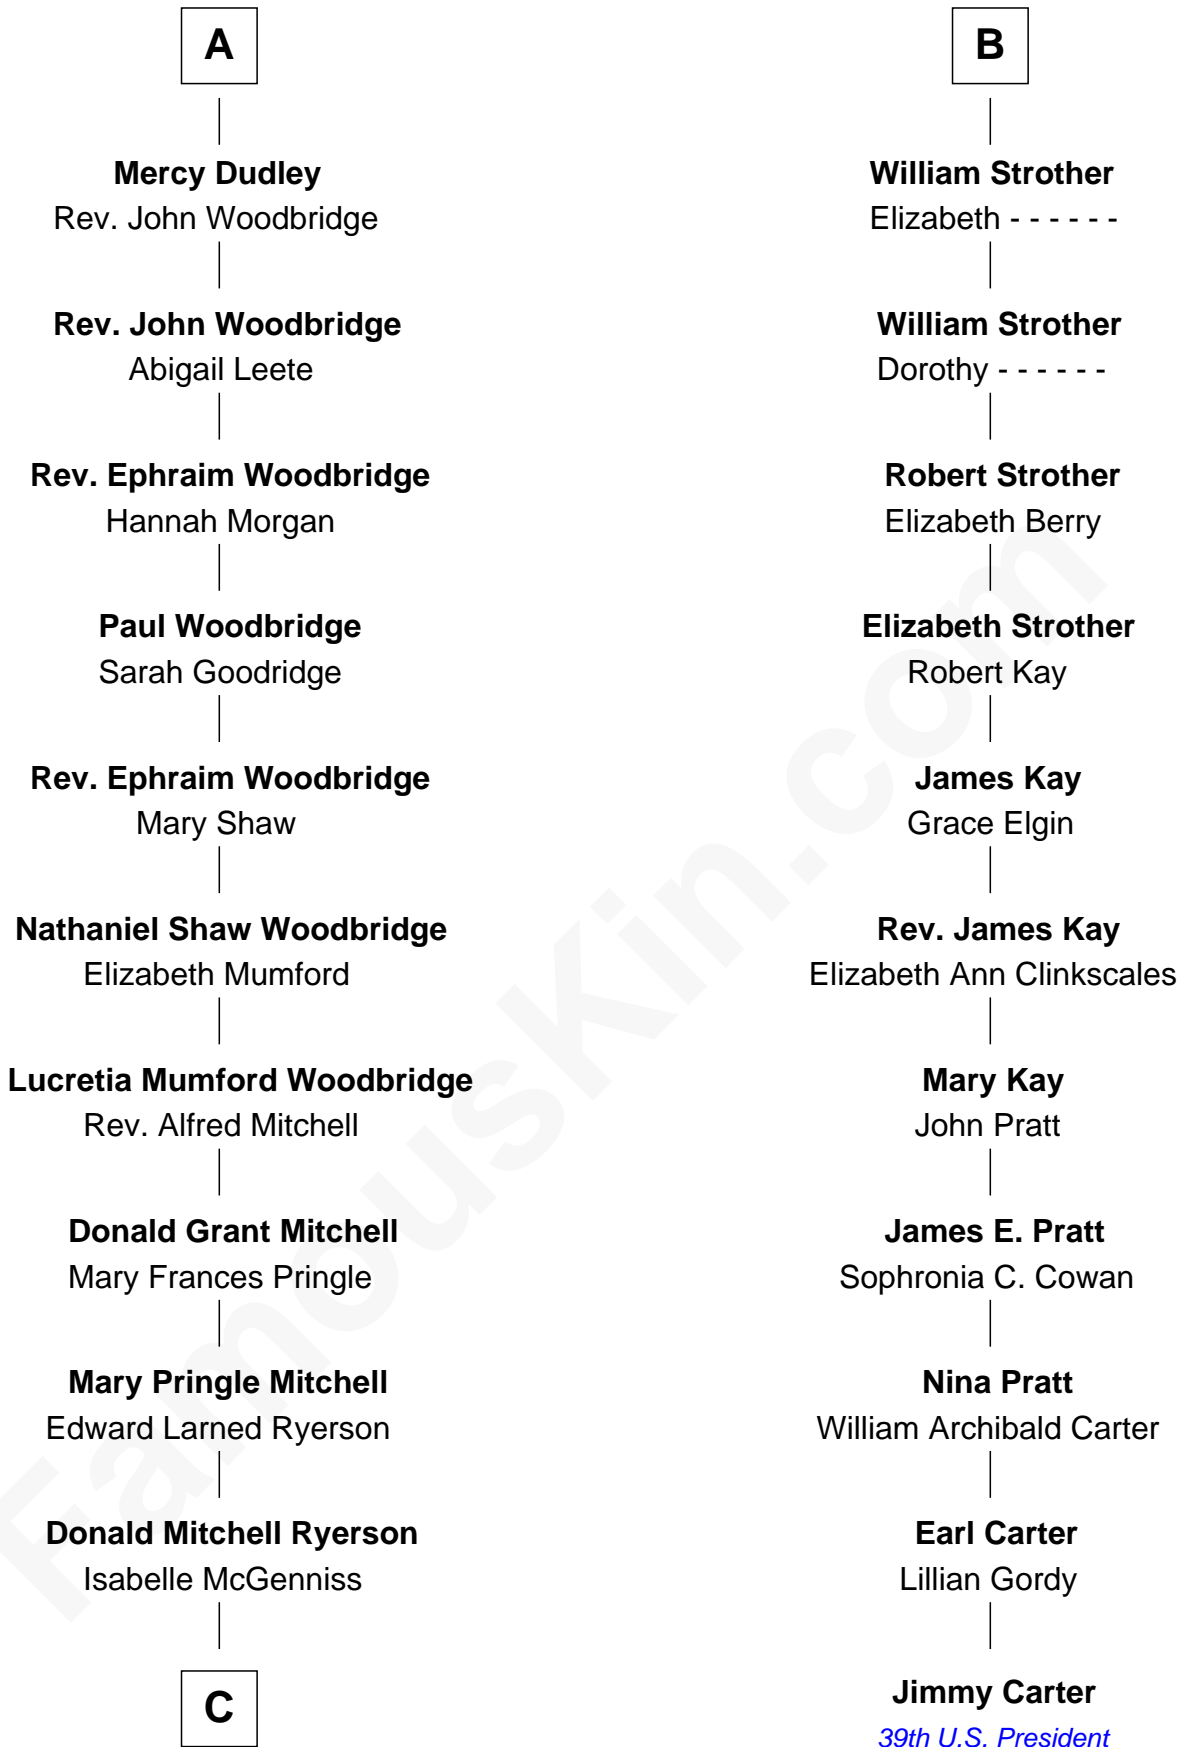

# FamousKin.com Relationship Chart of

**Paget Brewster**

*TV Actress*

17th cousin 2 times removed of

**Jimmy Carter**

*39th U.S. President*

**Sir Ralph Neville**

Joan Beaufort

**Katherine Neville**  
Sir Thomas Strangeways

**Joan Strangeways**  
Sir William Willoughby

**Cecily Willoughby**  
Sir Edward Sutton

**Sir John Sutton**  
Cecily Grey

**Sir Henry Dudley**  
----- Ashton

*Probable*

**Roger Dudley**  
Susanna Thorne

**Gov. Thomas Dudley**  
Dorothy York

**A**

**George Neville**  
Elizabeth Beauchamp

**Sir Henry Neville**  
Joan Bouchier

**Sir Richard Neville**  
Anne Stafford

**Dorothy Neville**  
Sir John Dawney

**Anne Dawney**  
Sir George Conyers

**Sir John Conyers**  
Agnes Bowes

**Eleanor Conyers**  
Lancelot Strother

**B**

**C**

—  
**Joan Ryerson**

George Washington Wales Brewster