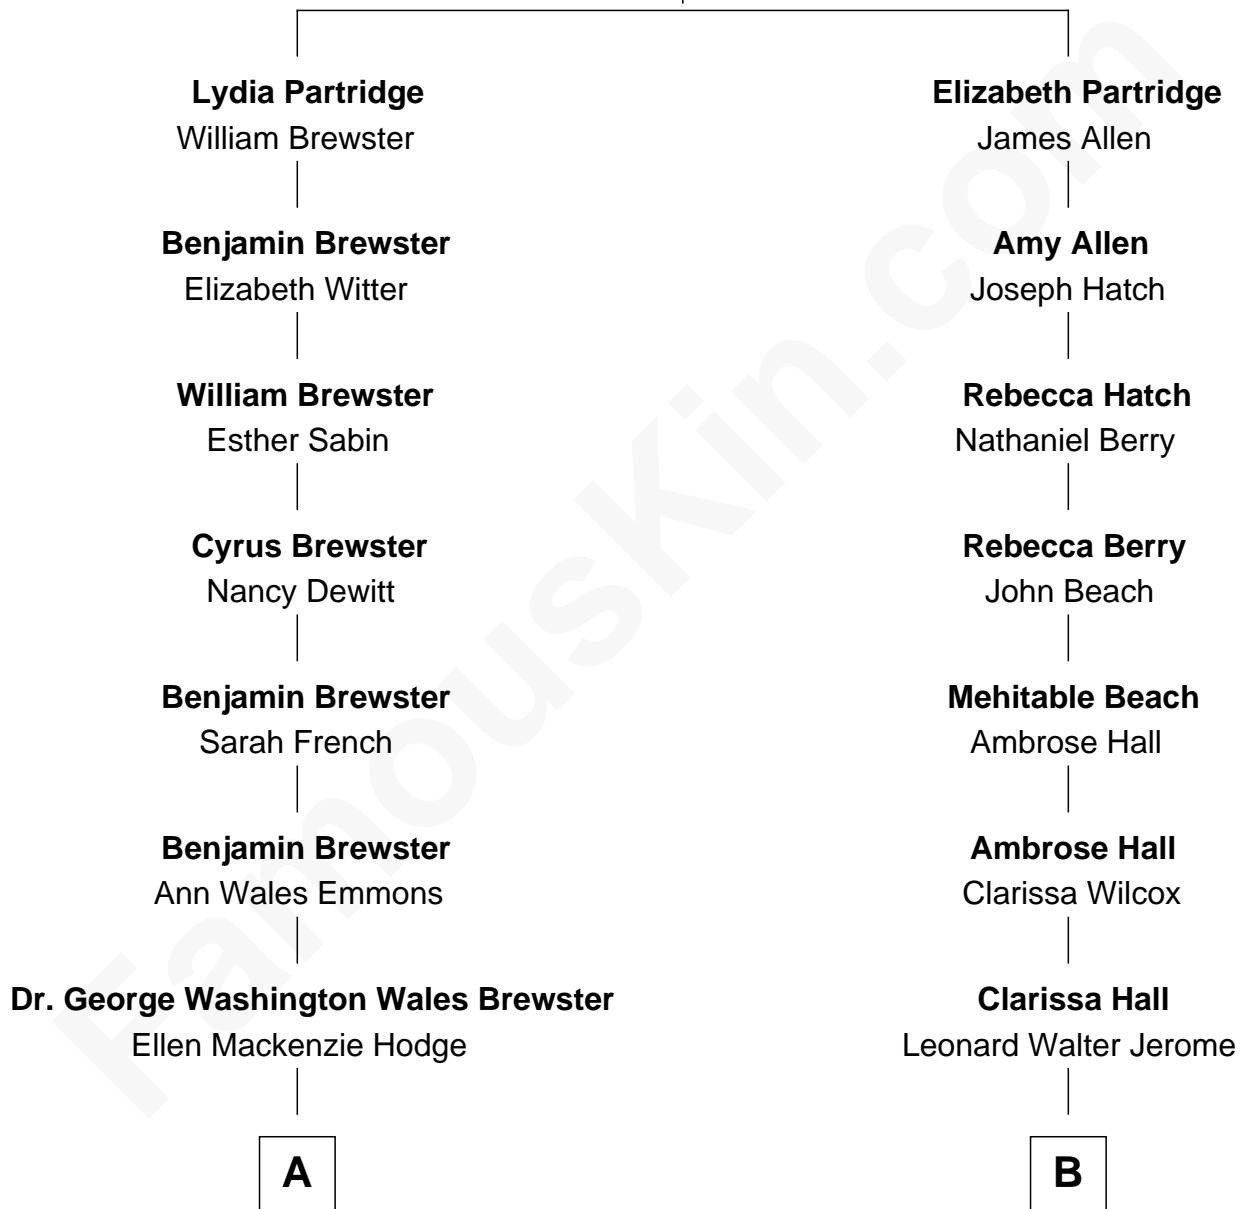

FamousKin.com
Relationship Chart of
Paget Brewster
TV Actress

8th cousin 1 time removed of
Sir Winston Churchill
Prime Minister of the United Kingdom

George Partridge
 Sarah Tracy

A

George Washington Wales Brewster

Joan Ryerson

Galen Brewster

Hathaway Tew

Paget Brewster

TV Actress

B

Jeanette Jerome

Randolph Henry Spencer-Churchill