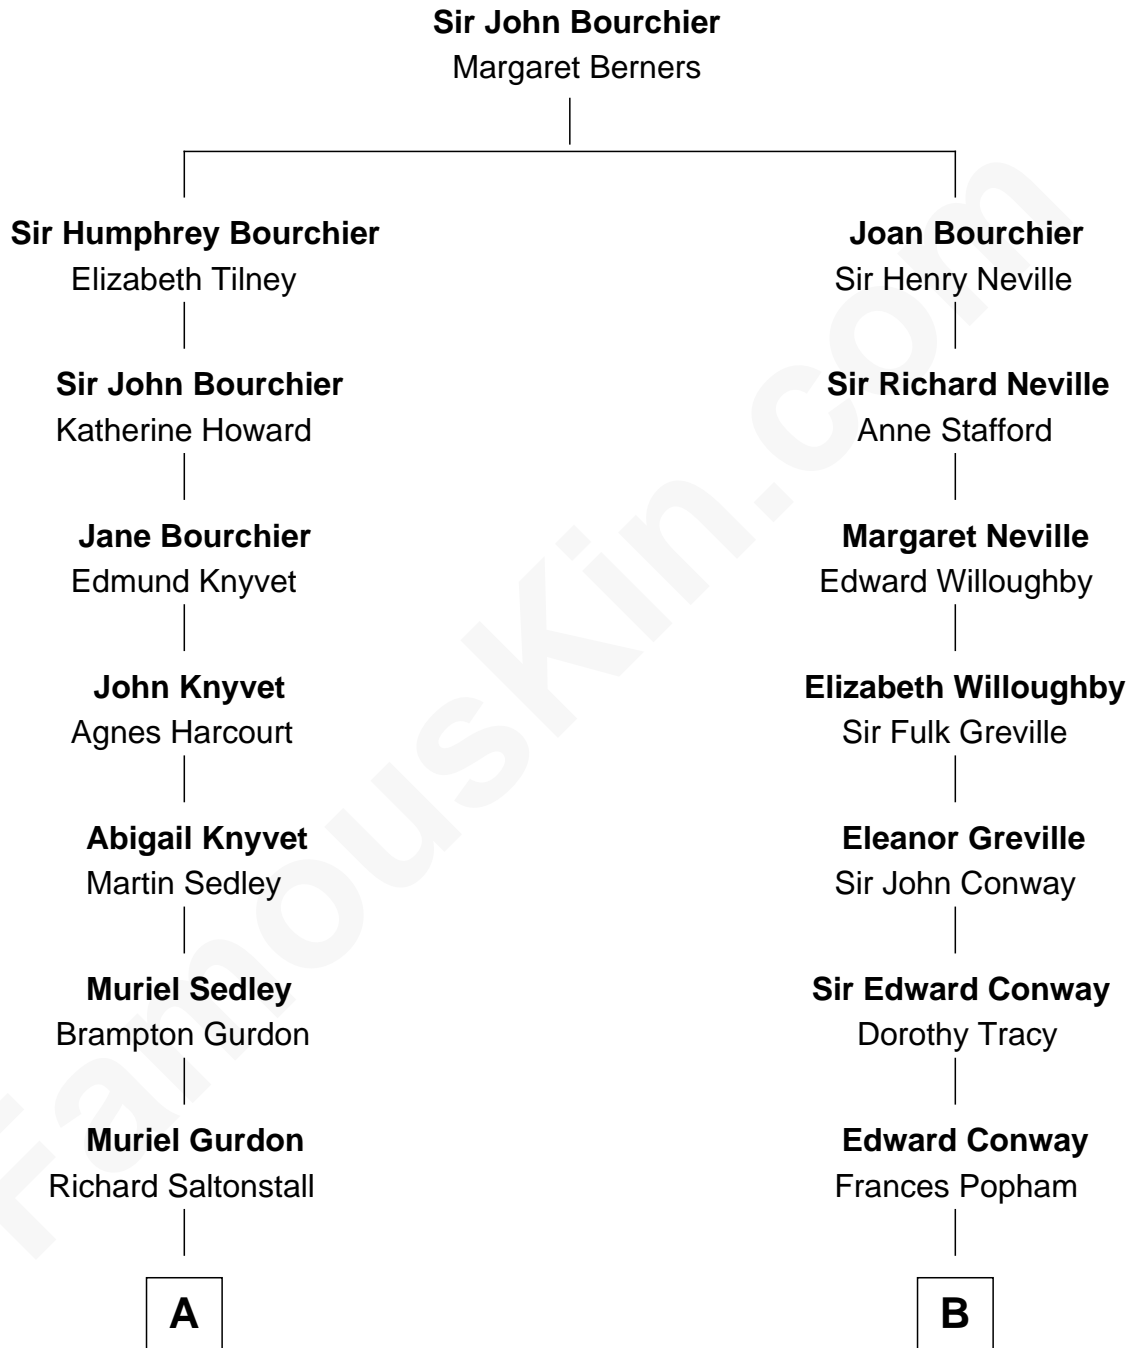

FamousKin.com
Relationship Chart of
Paget Brewster
TV Actress

16th cousin 3 times removed of
Sir Winston Churchill
Prime Minister of the United Kingdom

C

—
Joan Ryerson

George Washington Wales Brewster

—
Galen Brewster

Hathaway Tew

—
Paget Brewster

TV Actress

FamousKin.com