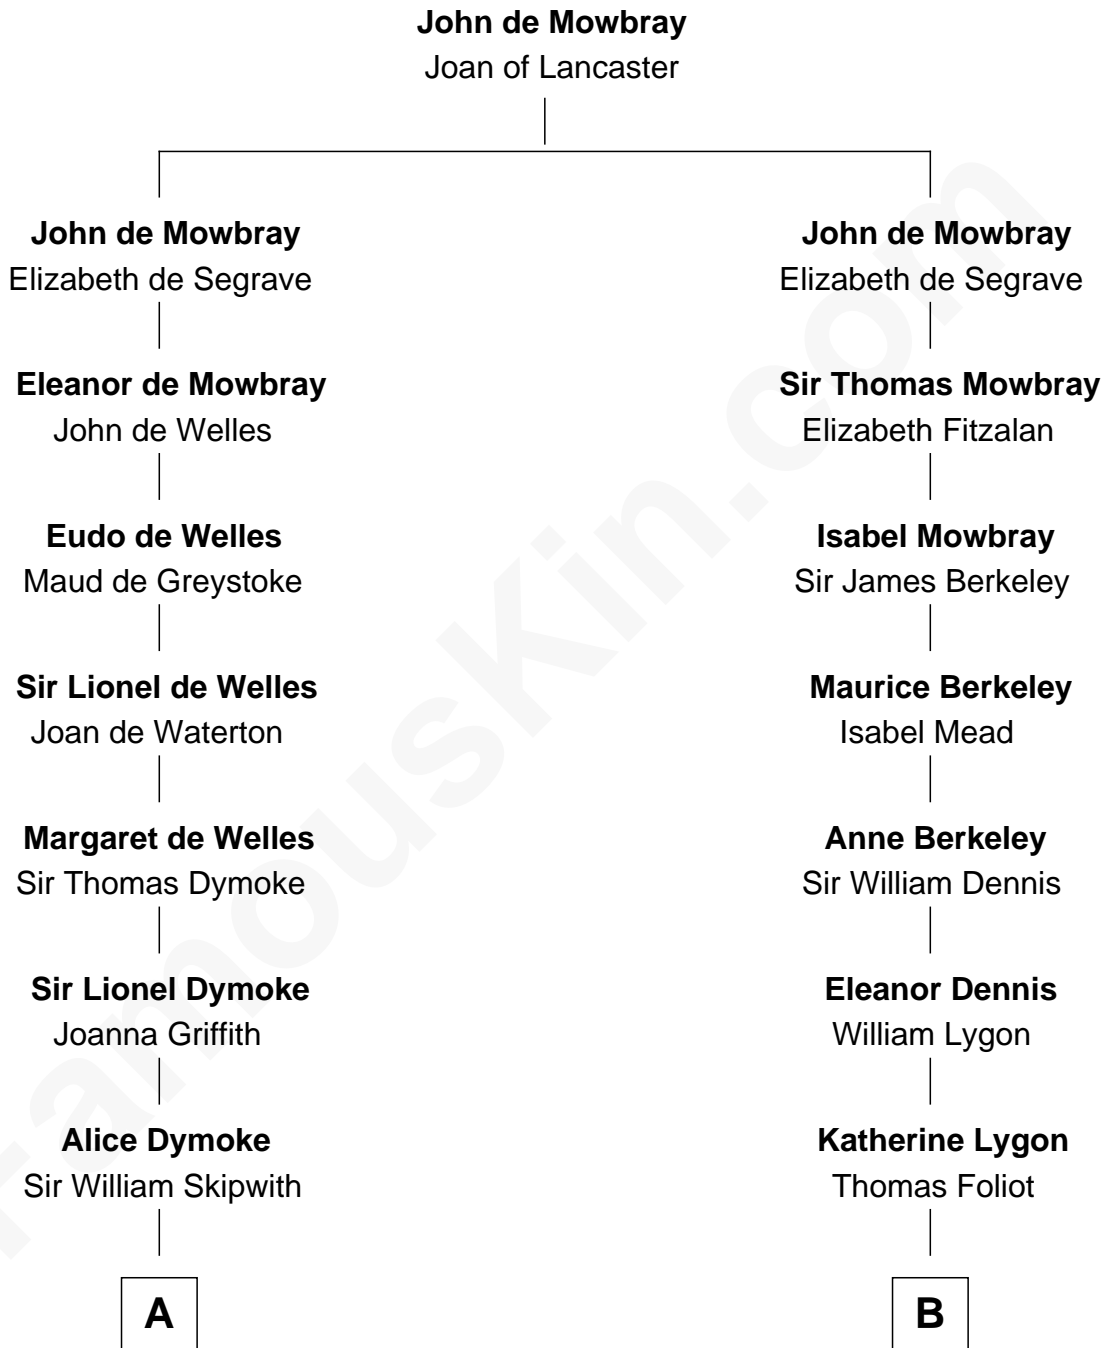

FamousKin.com
Relationship Chart of
Paget Brewster
TV Actress

17th cousin 3 times removed of
Sir Winston Churchill
Prime Minister of the United Kingdom

C

—
Donald Mitchell Ryerson

Isabelle McGenniss

—
Joan Ryerson

George Washington Wales Brewster

—
Galen Brewster

Hathaway Tew

—
Paget Brewster

TV Actress