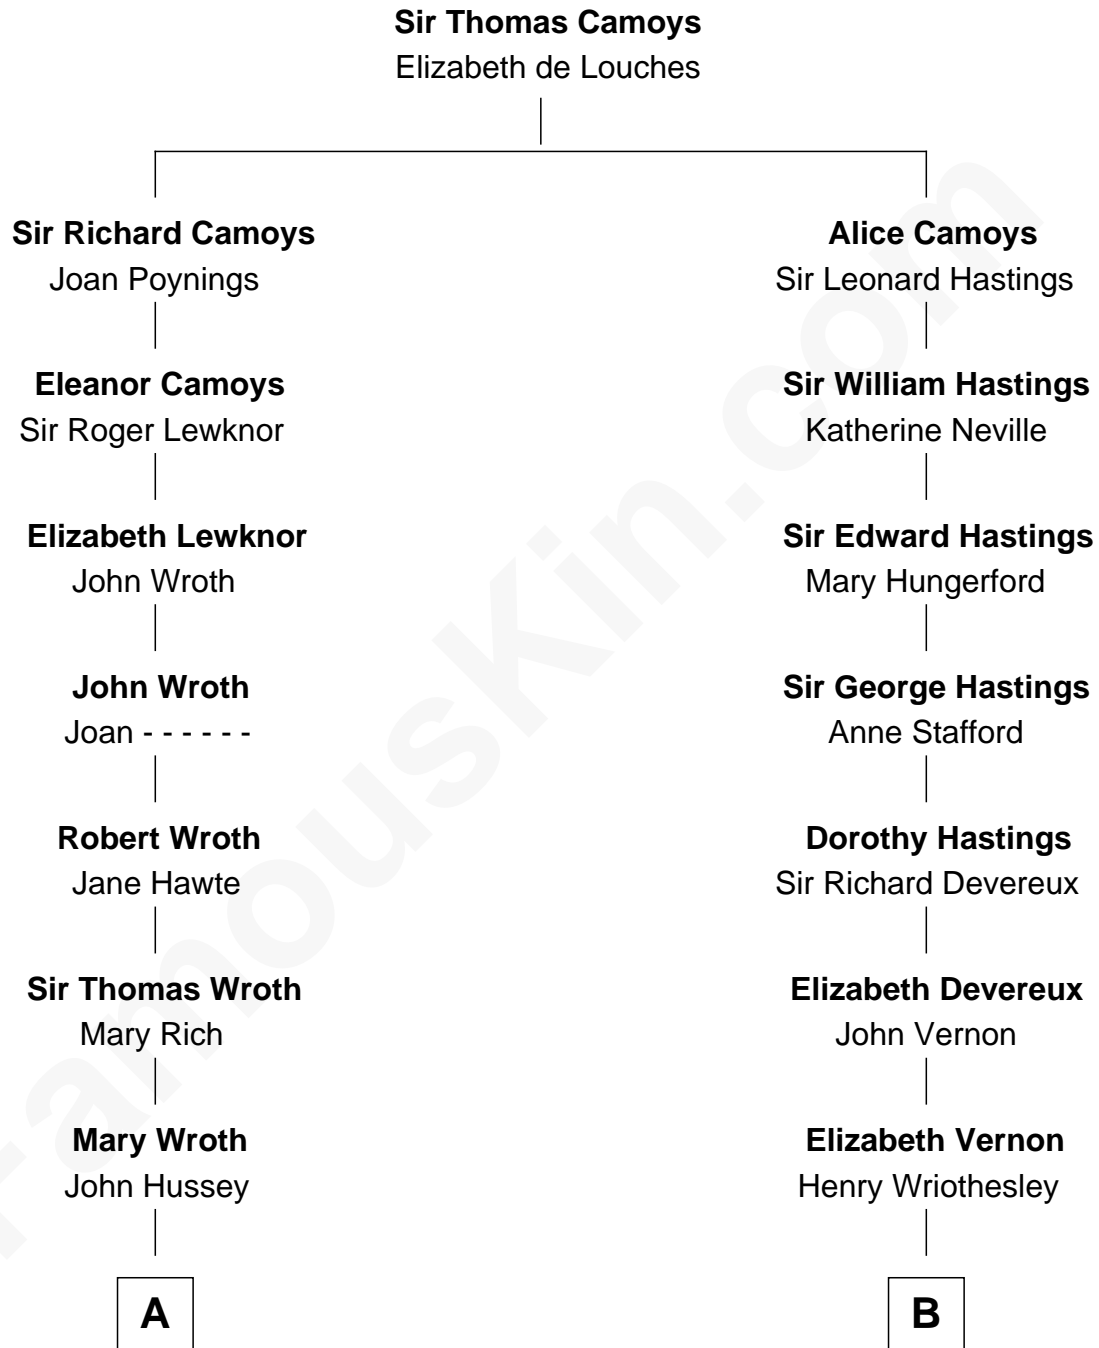

FamousKin.com
Relationship Chart of
Paget Brewster
TV Actress

16th cousin 3 times removed of
Sir Winston Churchill
Prime Minister of the United Kingdom

A

Nathaniel Hussey

Mary Catlyn

Elizabeth Hussey

Robert Scott