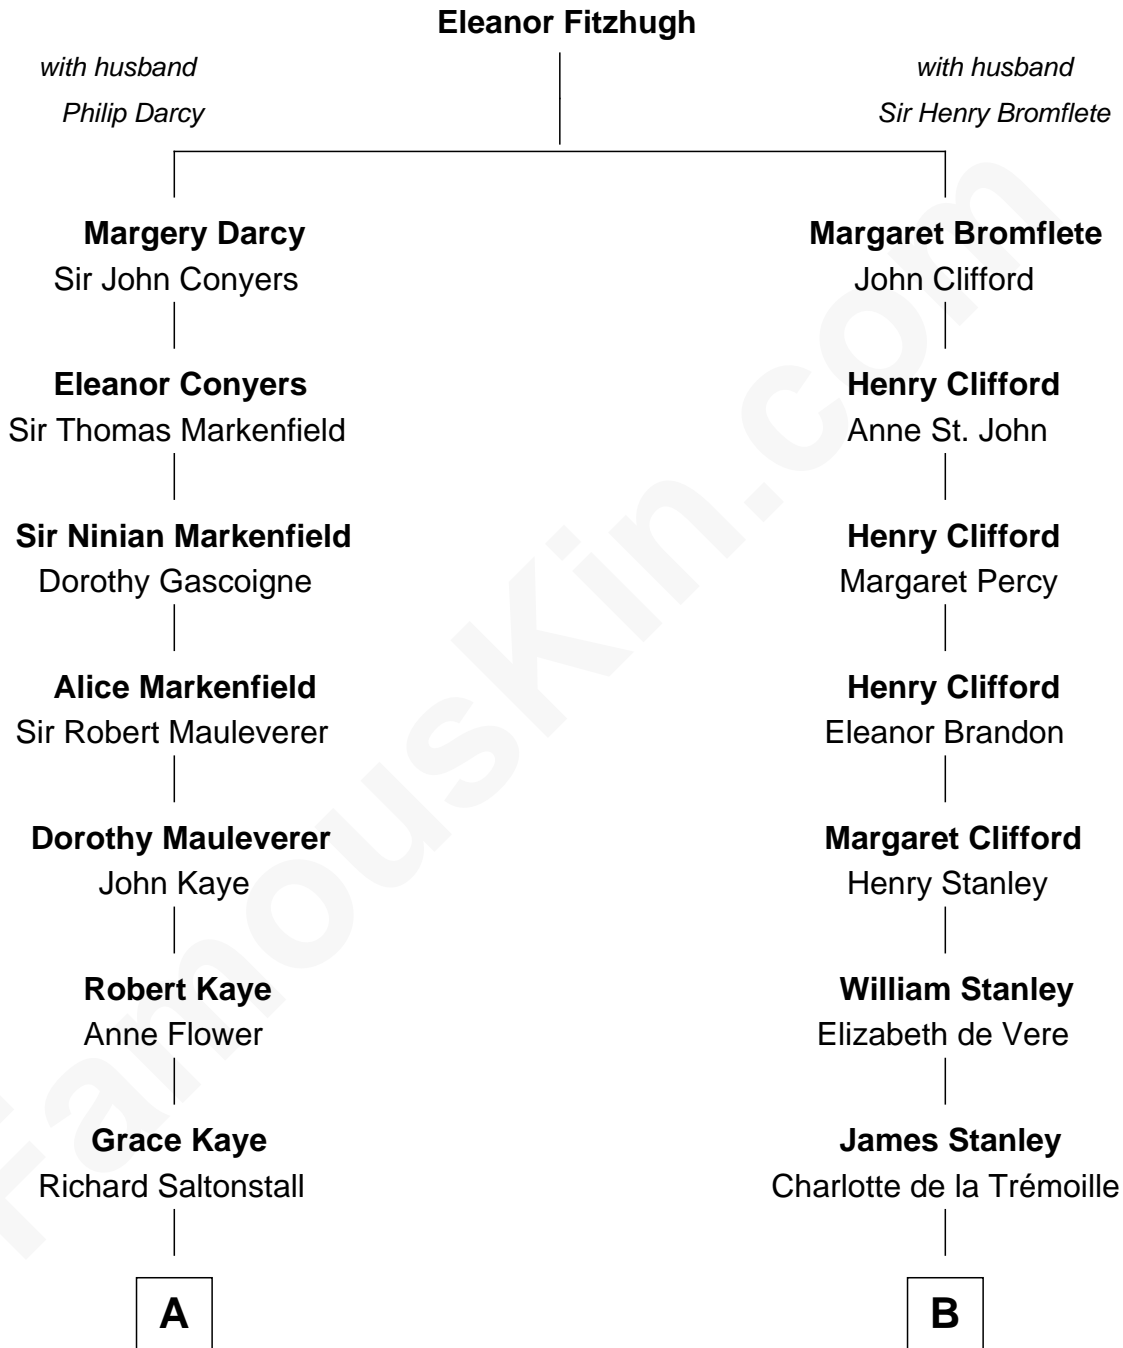

FamousKin.com
Relationship Chart of
Paget Brewster
TV Actress

16th cousin 4 times removed of
Sir Winston Churchill
Prime Minister of the United Kingdom

C

—
Donald Mitchell Ryerson

Isabelle McGenniss

—
Joan Ryerson

George Washington Wales Brewster

—
Galen Brewster

Hathaway Tew

—
Paget Brewster

TV Actress

FamousKin.com