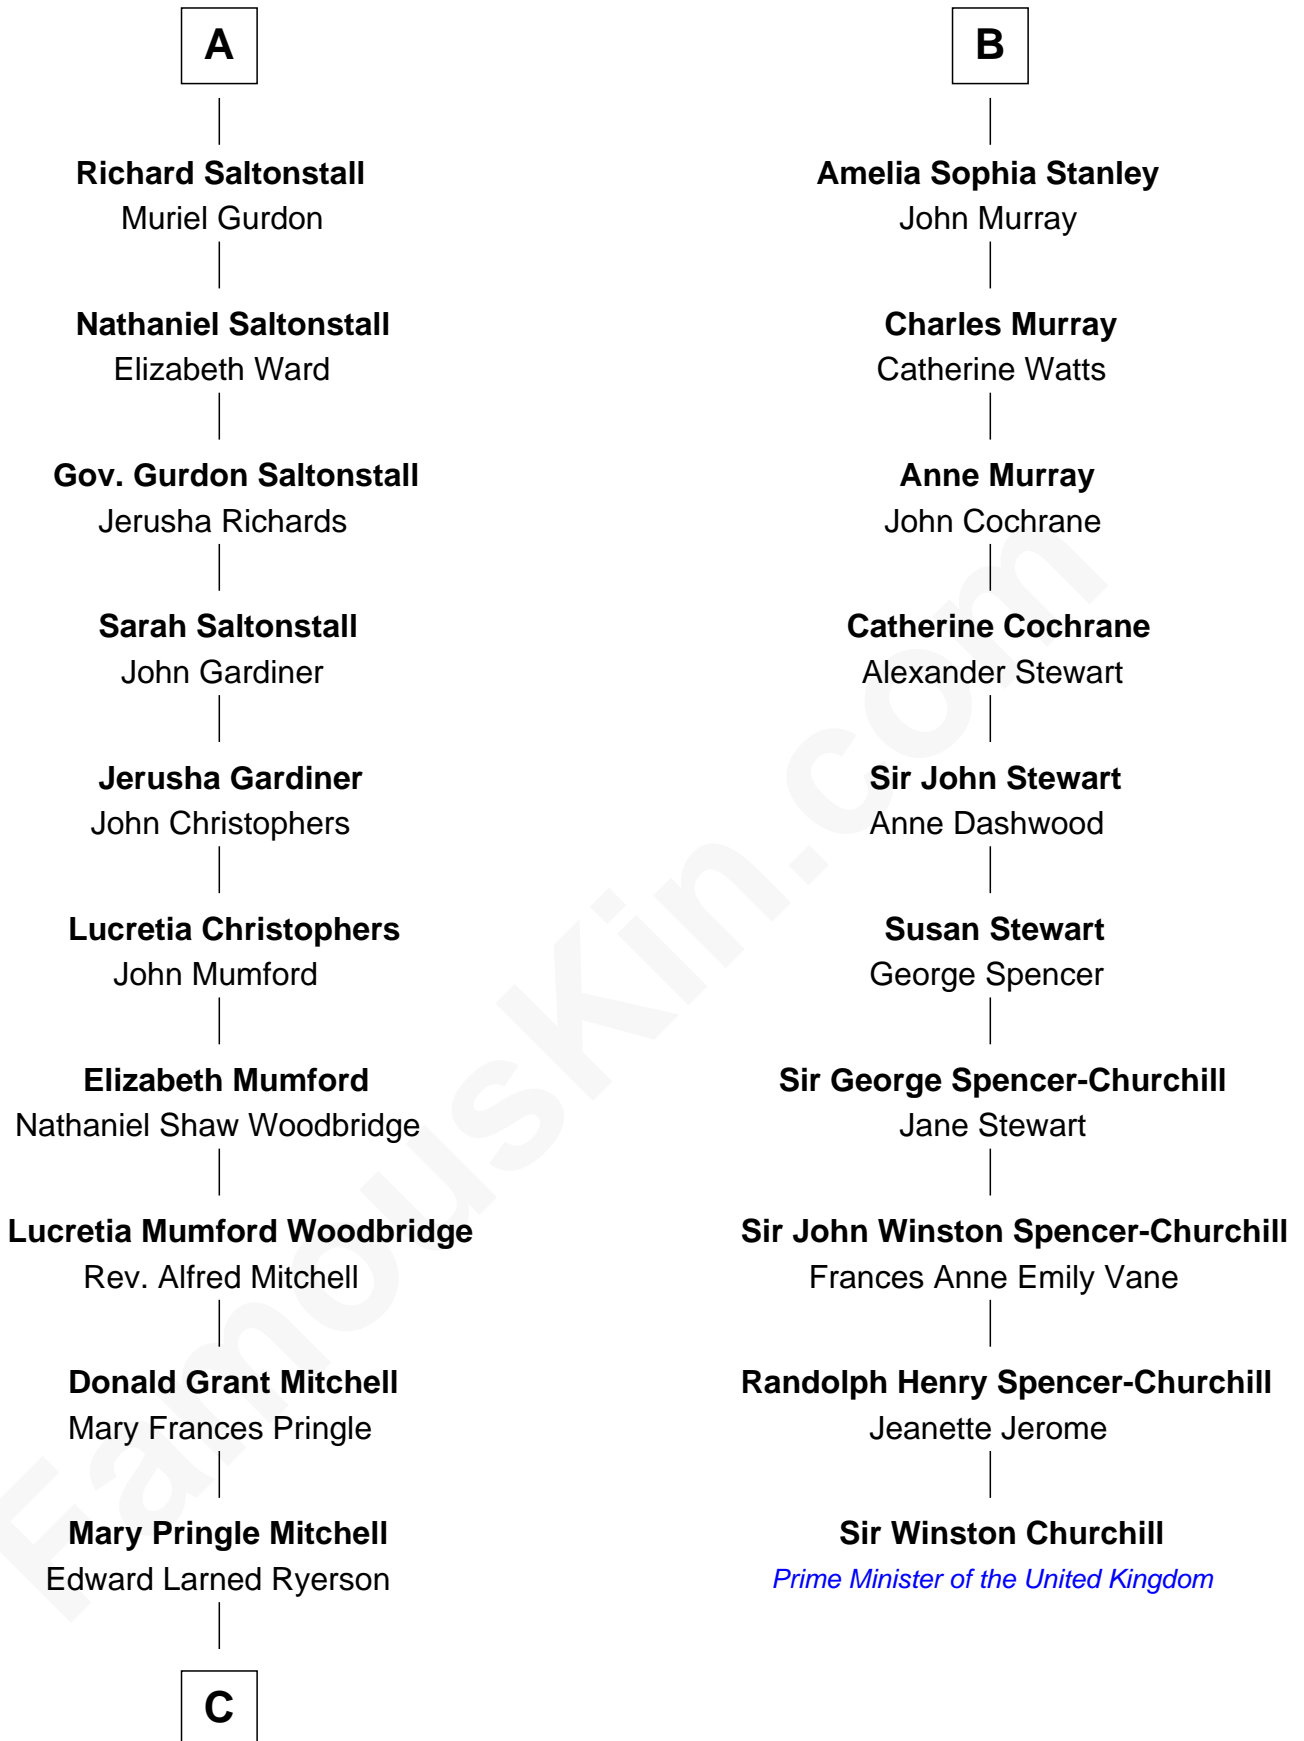

FamousKin.com
Relationship Chart of
Paget Brewster
TV Actress

16th cousin 4 times removed of
Sir Winston Churchill
Prime Minister of the United Kingdom

C

—
Donald Mitchell Ryerson

Isabelle McGenniss

—
Joan Ryerson

George Washington Wales Brewster

—
Galen Brewster

Hathaway Tew

—
Paget Brewster

TV Actress

FamousKin.com