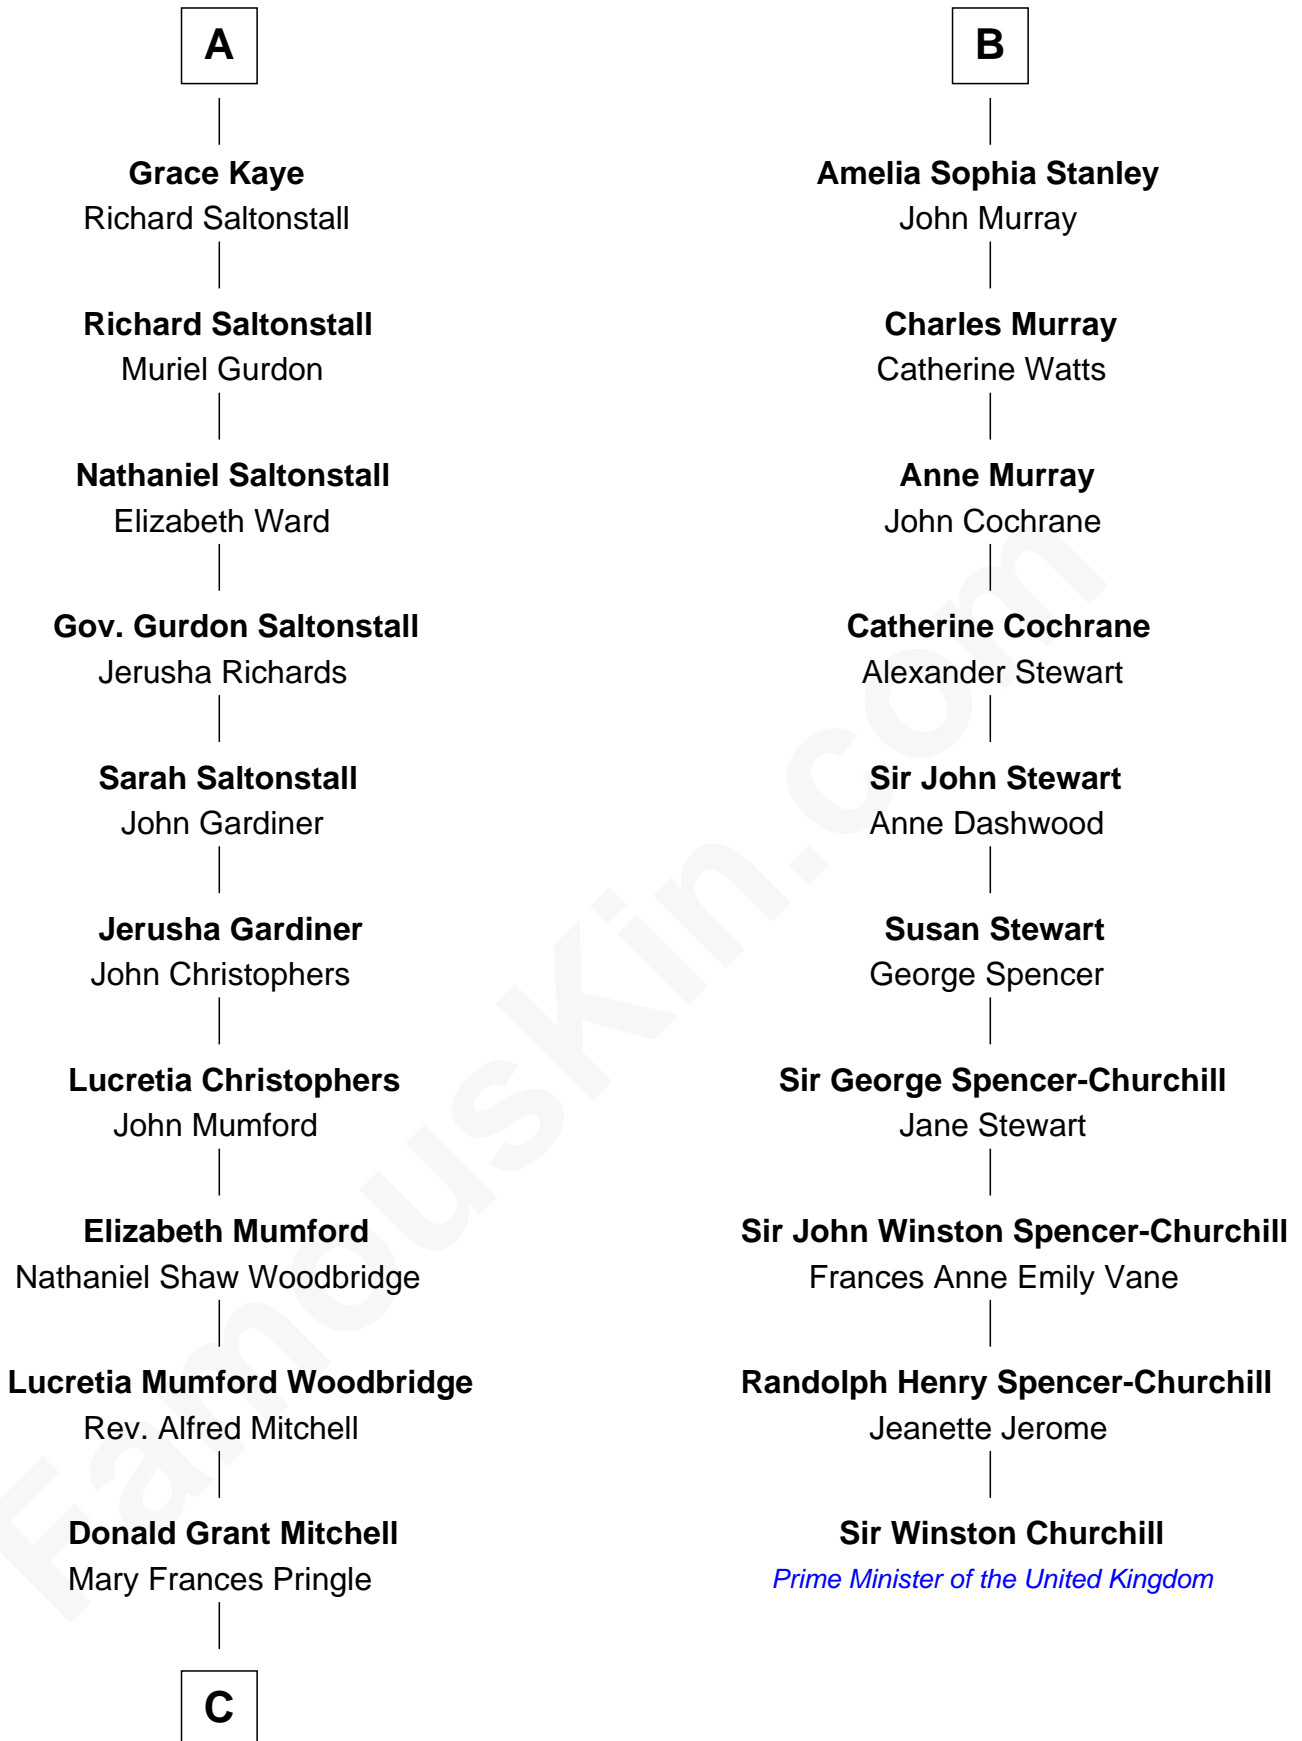

FamousKin.com
Relationship Chart of
Paget Brewster
TV Actress

16th cousin 5 times removed of
Sir Winston Churchill
Prime Minister of the United Kingdom

C

—
Mary Pringle Mitchell
Edward Larned Ryerson

—
Donald Mitchell Ryerson
Isabelle McGenniss

—
Joan Ryerson
George Washington Wales Brewster

—
Galen Brewster
Hathaway Tew

—
Paget Brewster
TV Actress