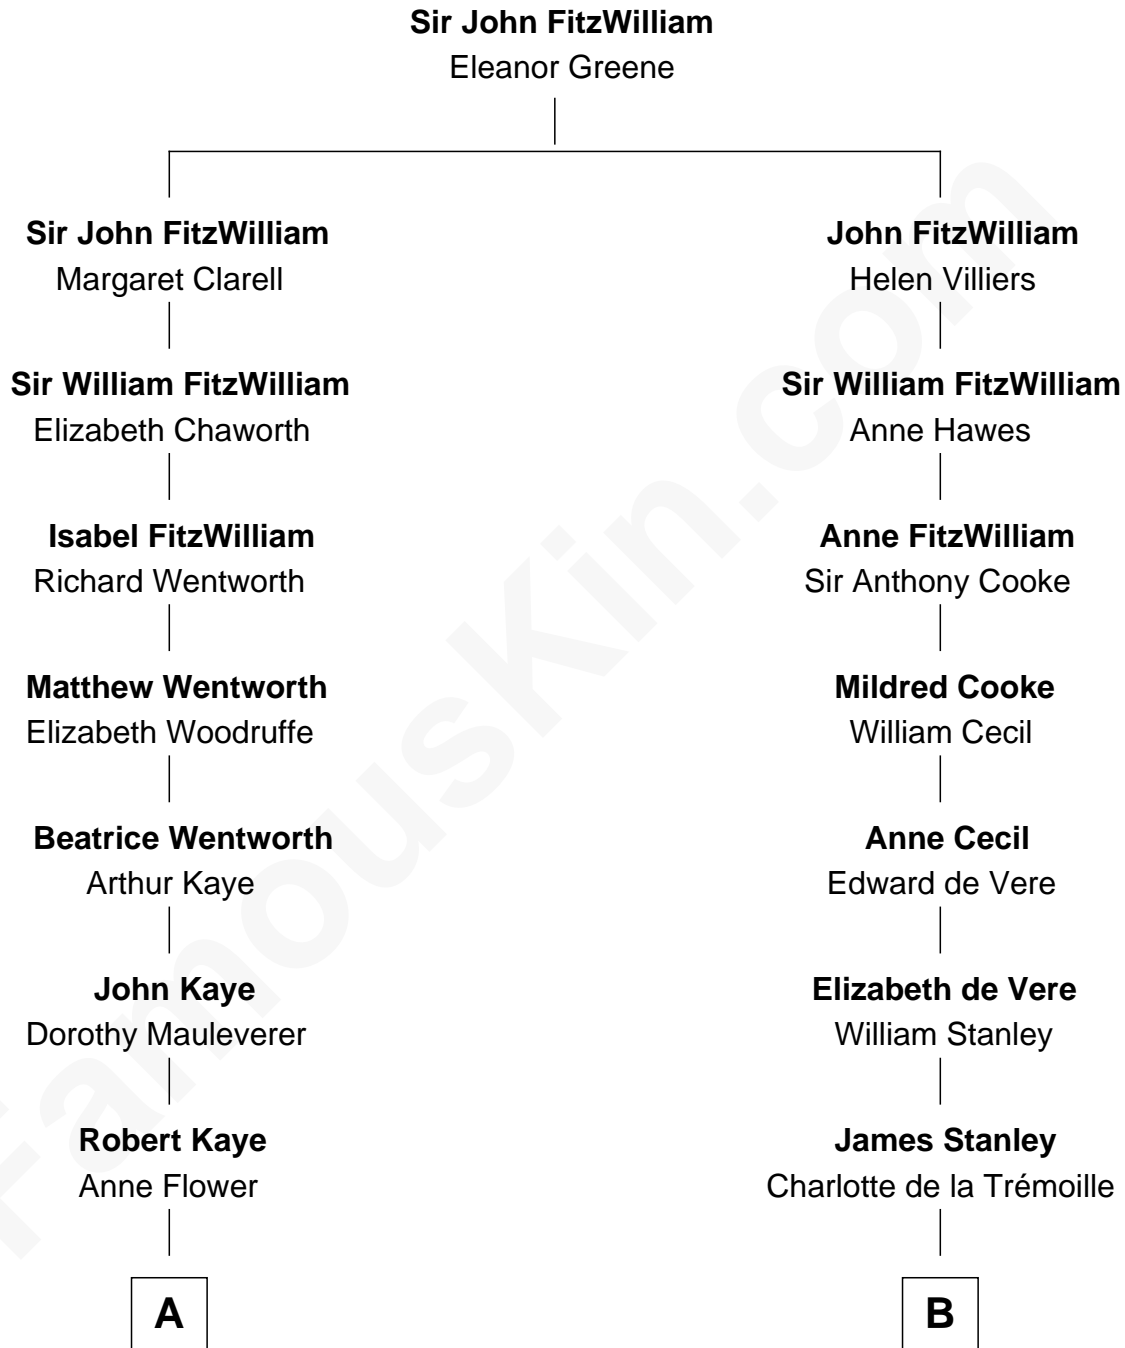

FamousKin.com
Relationship Chart of
Paget Brewster
TV Actress

16th cousin 5 times removed of
Sir Winston Churchill
Prime Minister of the United Kingdom

C

—
Mary Pringle Mitchell
Edward Larned Ryerson

—
Donald Mitchell Ryerson
Isabelle McGenniss

—
Joan Ryerson
George Washington Wales Brewster

—
Galen Brewster
Hathaway Tew

—
Paget Brewster
TV Actress