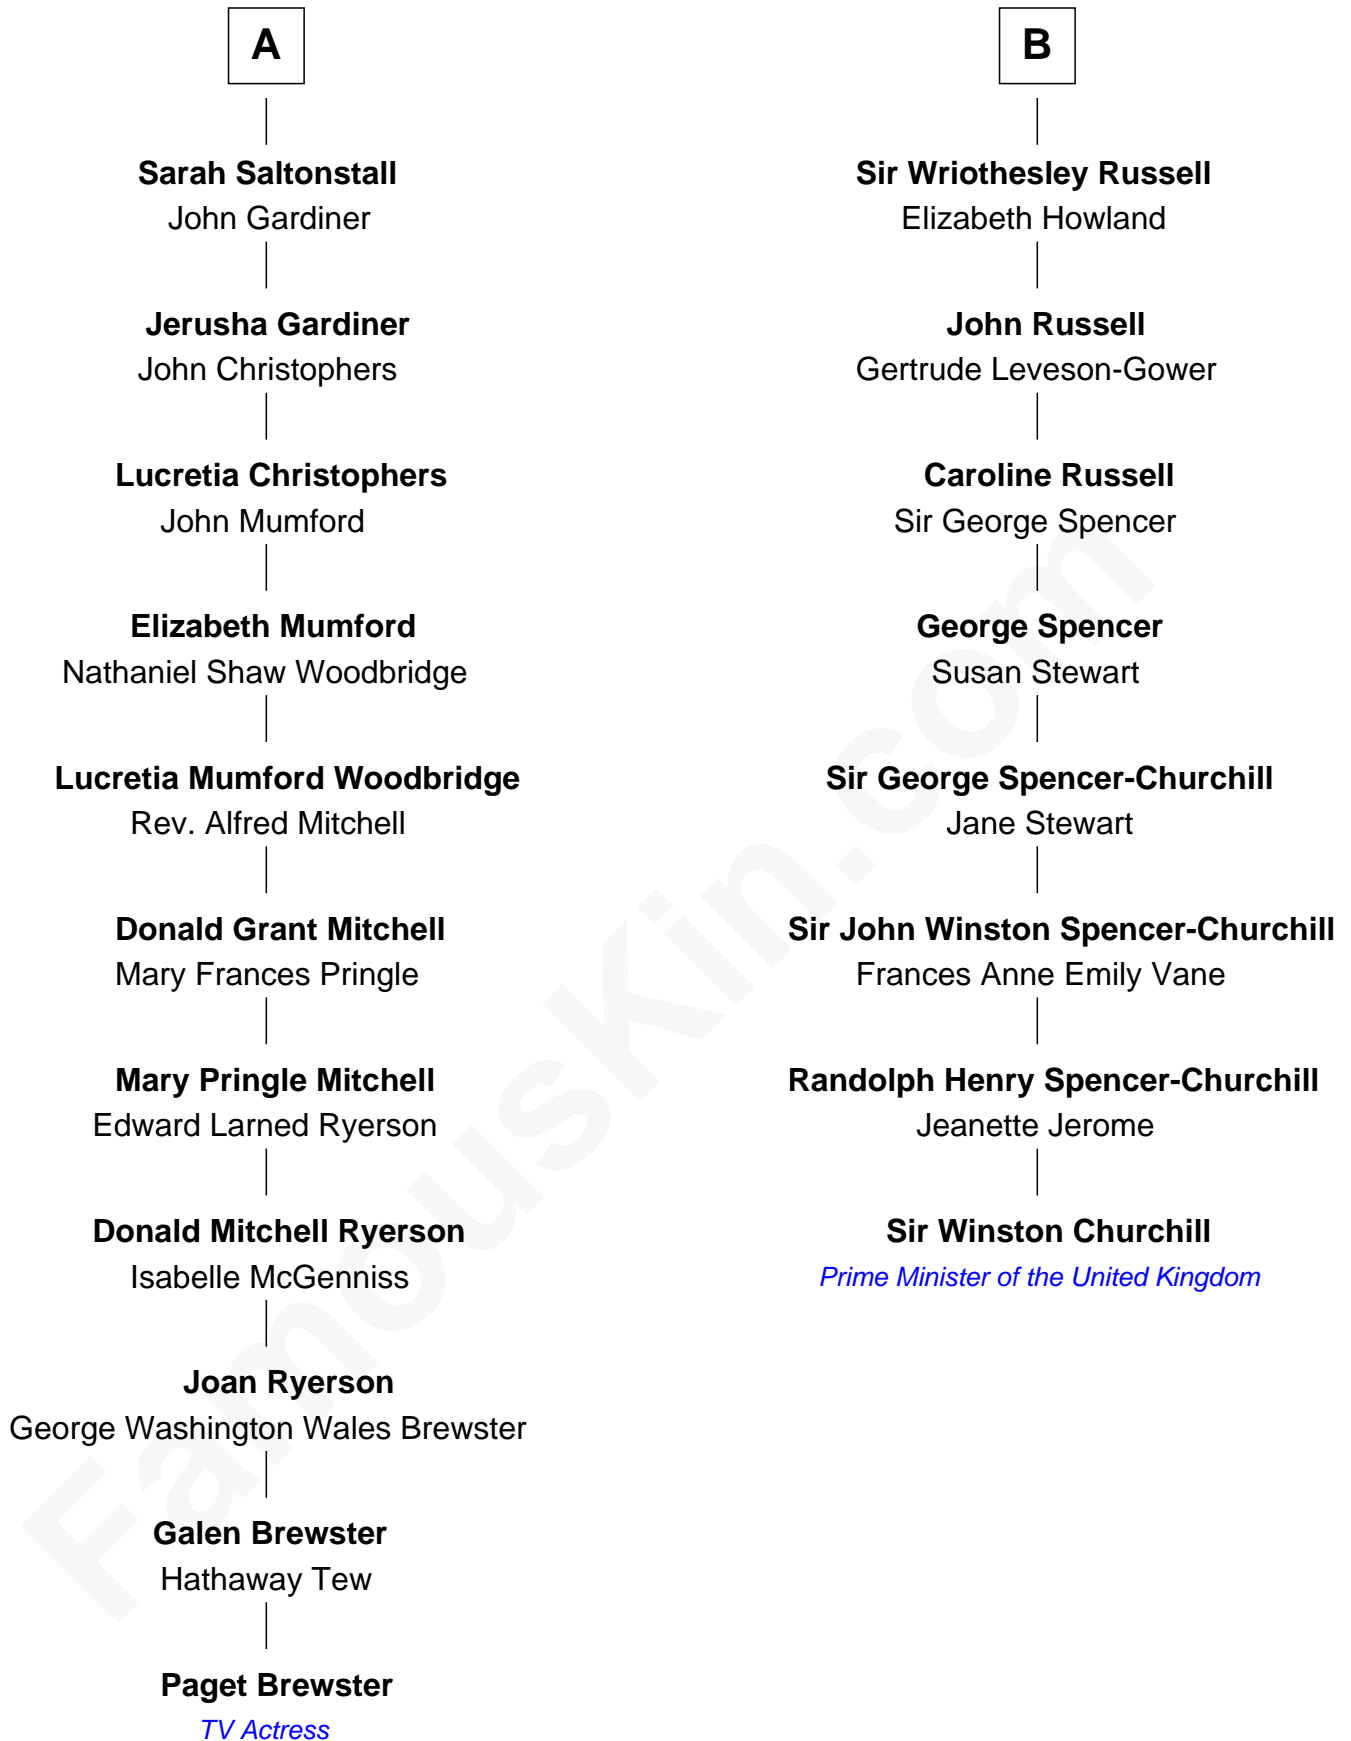

**FamousKin.com**  
**Relationship Chart of**  
**Paget Brewster**  
*TV Actress*

**14th cousin 3 times removed of**  
**Sir Winston Churchill**  
*Prime Minister of the United Kingdom*

Paget Brewster photo by [Jonathan Reilly](#) ([CC BY-SA 2.0](#))