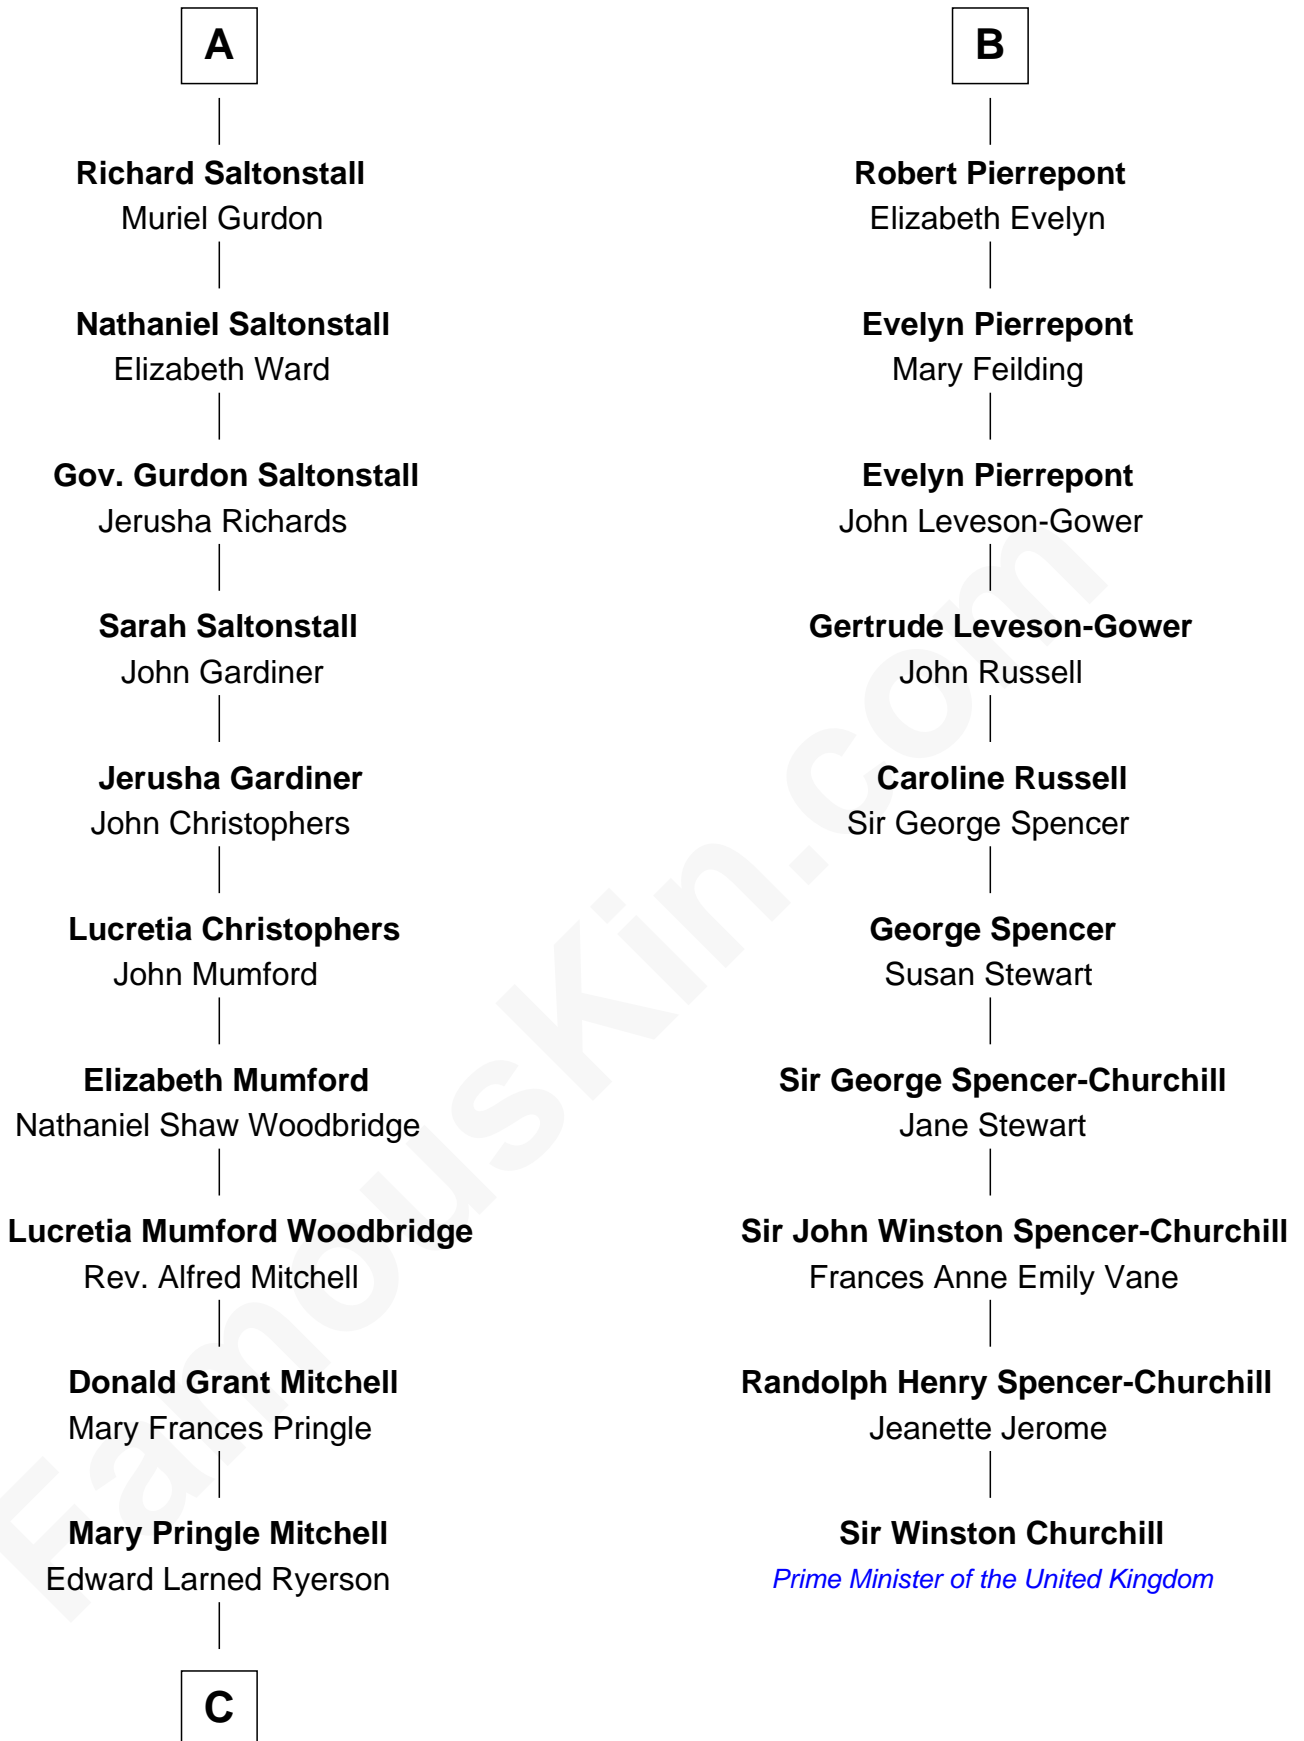

**FamousKin.com**  
**Relationship Chart of**  
**Paget Brewster**  
*TV Actress*

**16th cousin 4 times removed of**  
**Sir Winston Churchill**  
*Prime Minister of the United Kingdom*

**C**

—  
**Donald Mitchell Ryerson**

Isabelle McGenniss

—  
**Joan Ryerson**

George Washington Wales Brewster

—  
**Galen Brewster**

Hathaway Tew

—  
**Paget Brewster**

*TV Actress*

FamousKin.com