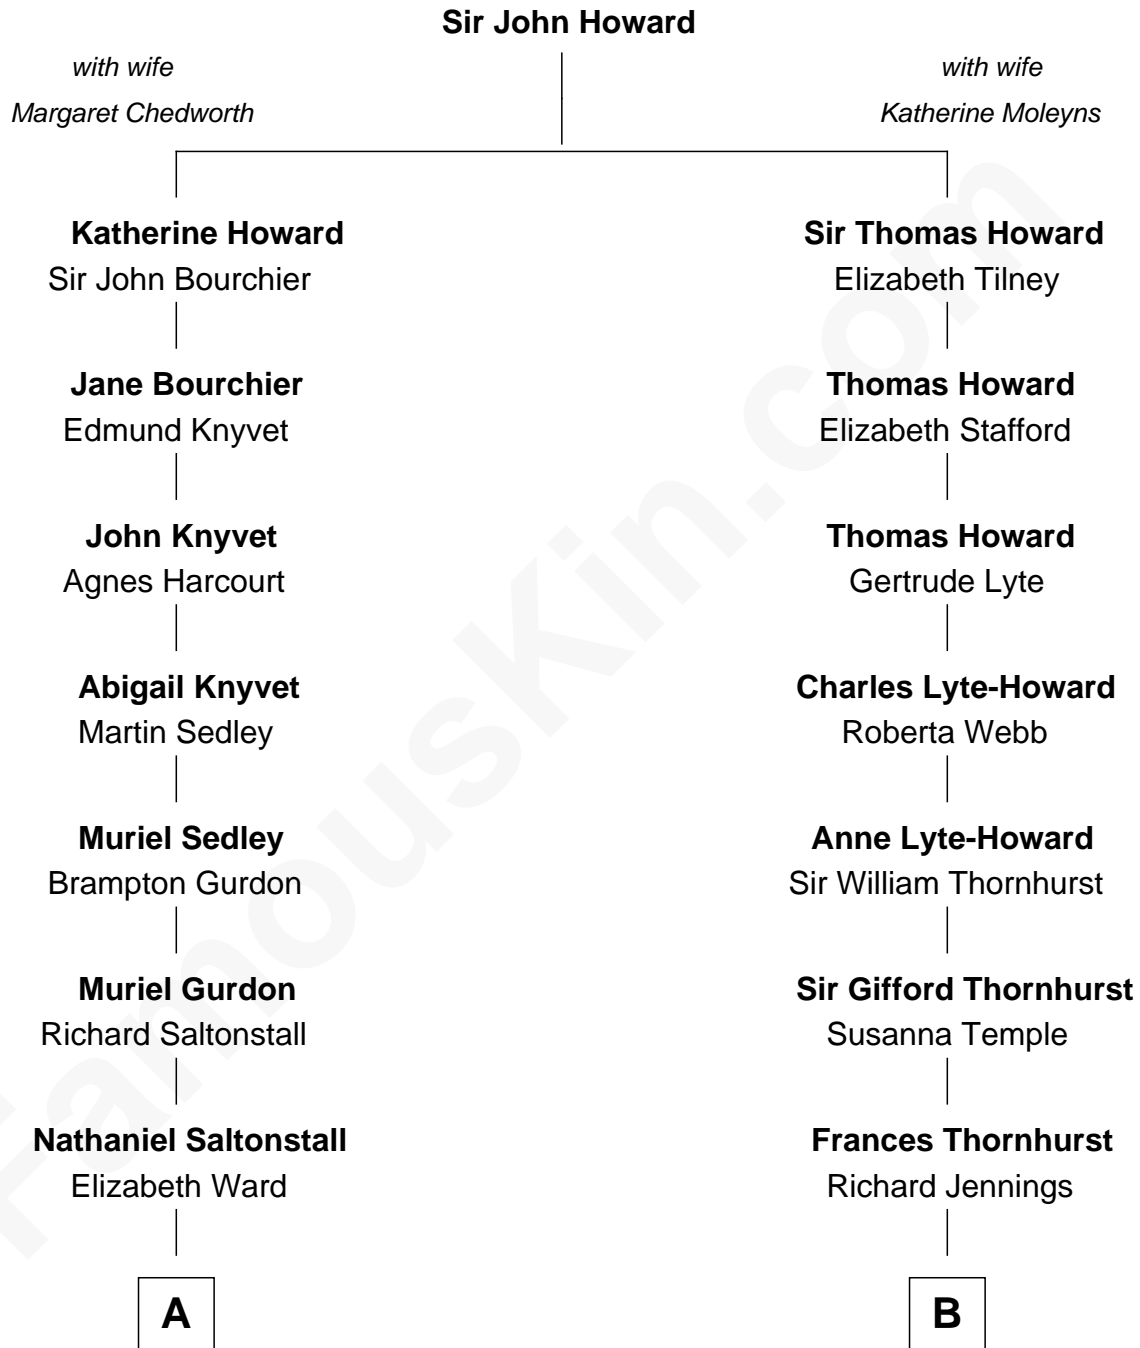

FamousKin.com
Relationship Chart of
Paget Brewster
TV Actress

15th cousin 3 times removed of
Sir Winston Churchill
Prime Minister of the United Kingdom

C

—
Galen Brewster
Hathaway Tew

—
Paget Brewster
TV Actress

FamousKin.com