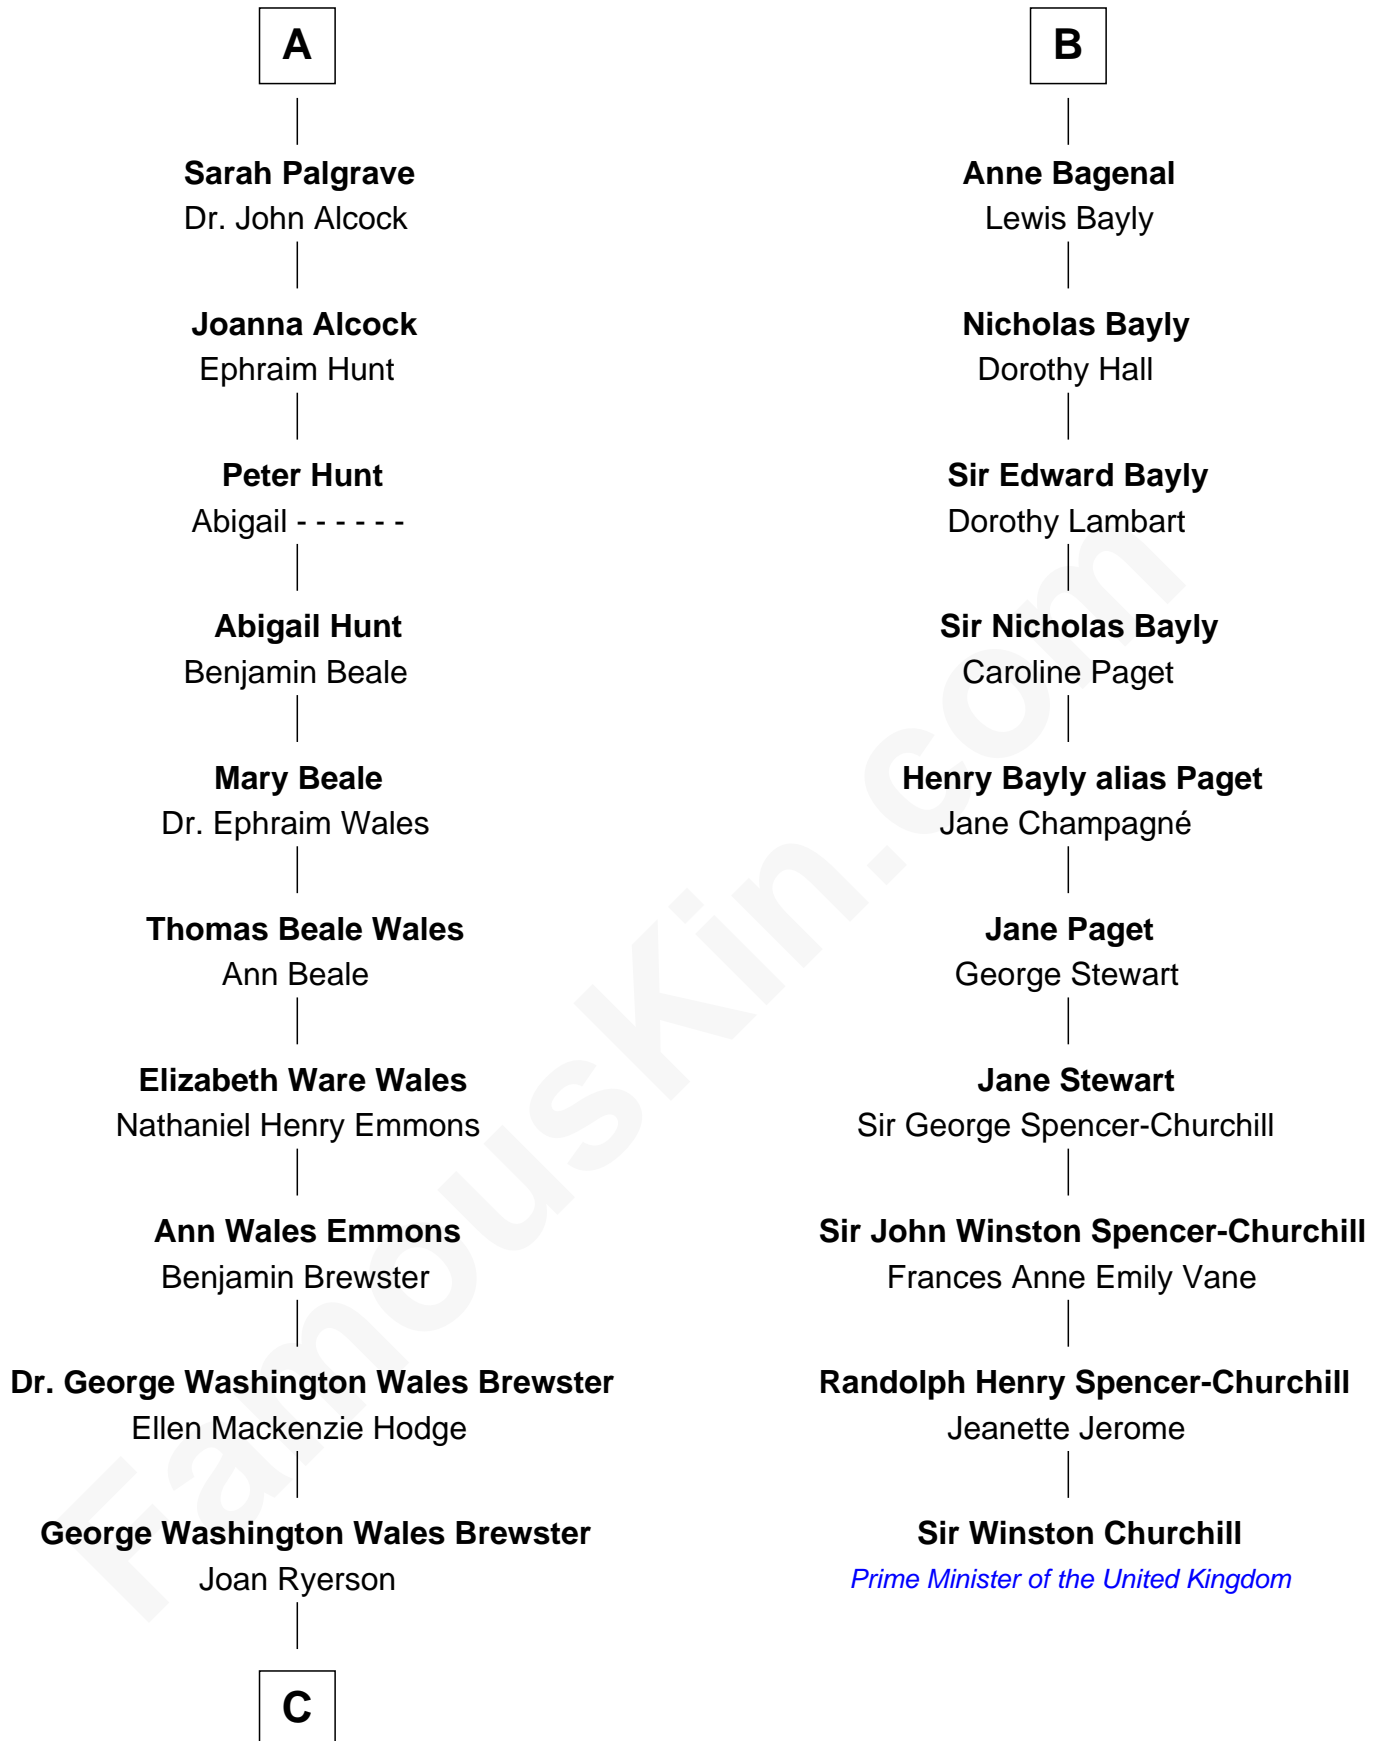

FamousKin.com
Relationship Chart of
Paget Brewster
TV Actress

16th cousin 2 times removed of
Sir Winston Churchill
Prime Minister of the United Kingdom

C

|
Galen Brewster
Hathaway Tew

|
Paget Brewster
TV Actress