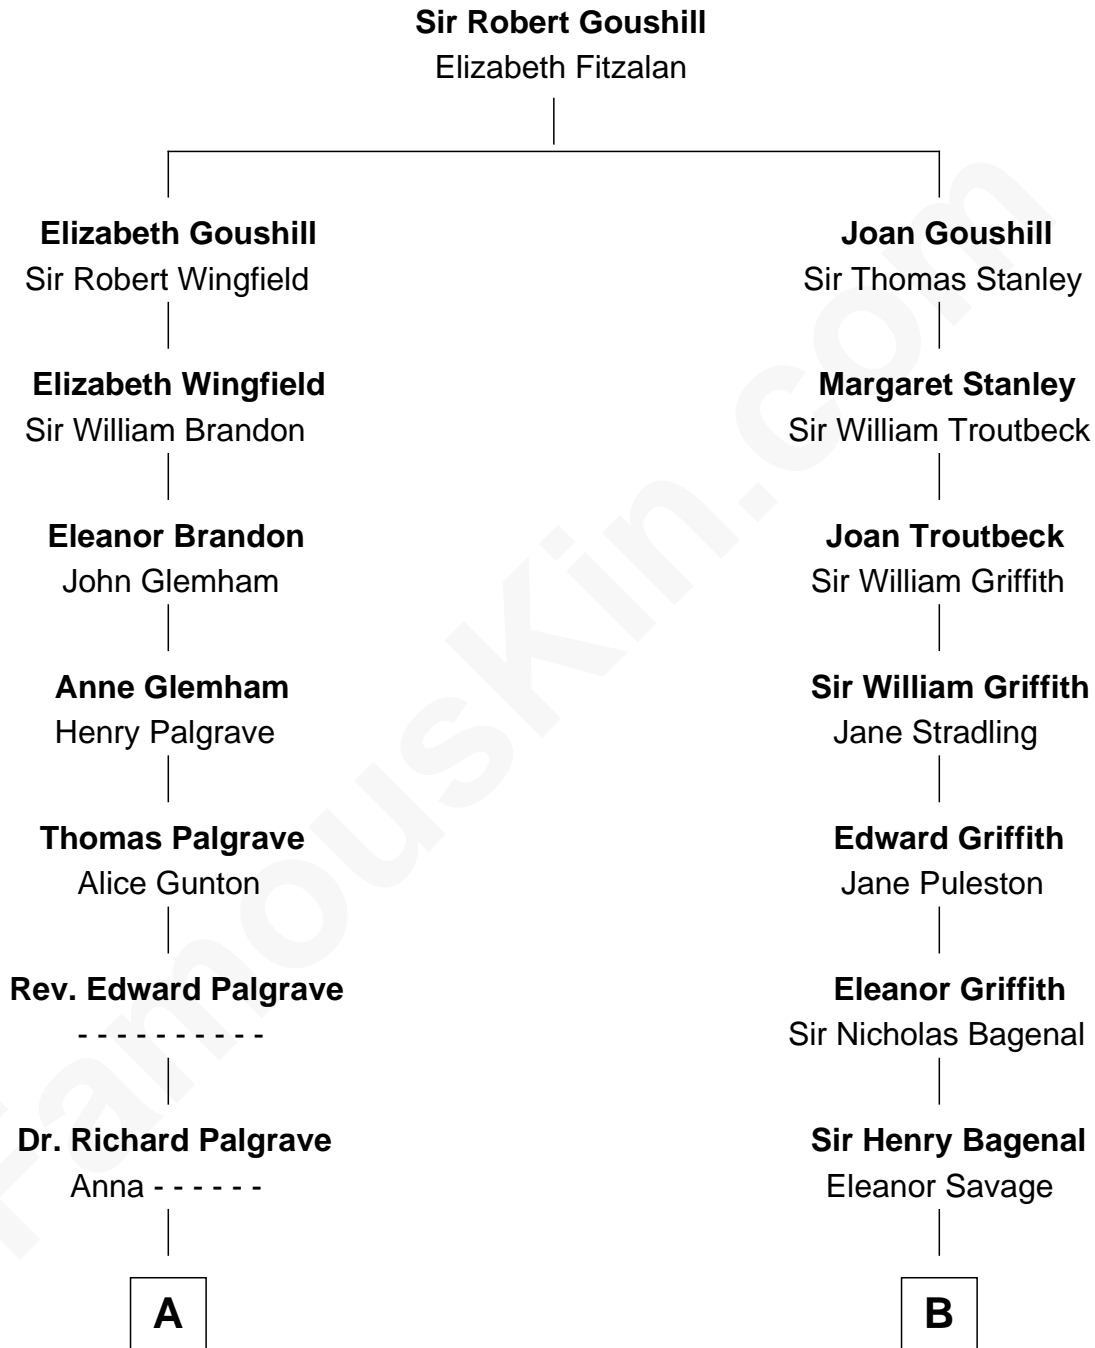

FamousKin.com
Relationship Chart of
Paget Brewster
TV Actress

16th cousin 2 times removed of
Sir Winston Churchill
Prime Minister of the United Kingdom

C

|
Galen Brewster
Hathaway Tew

|
Paget Brewster
TV Actress

FamousKin.com