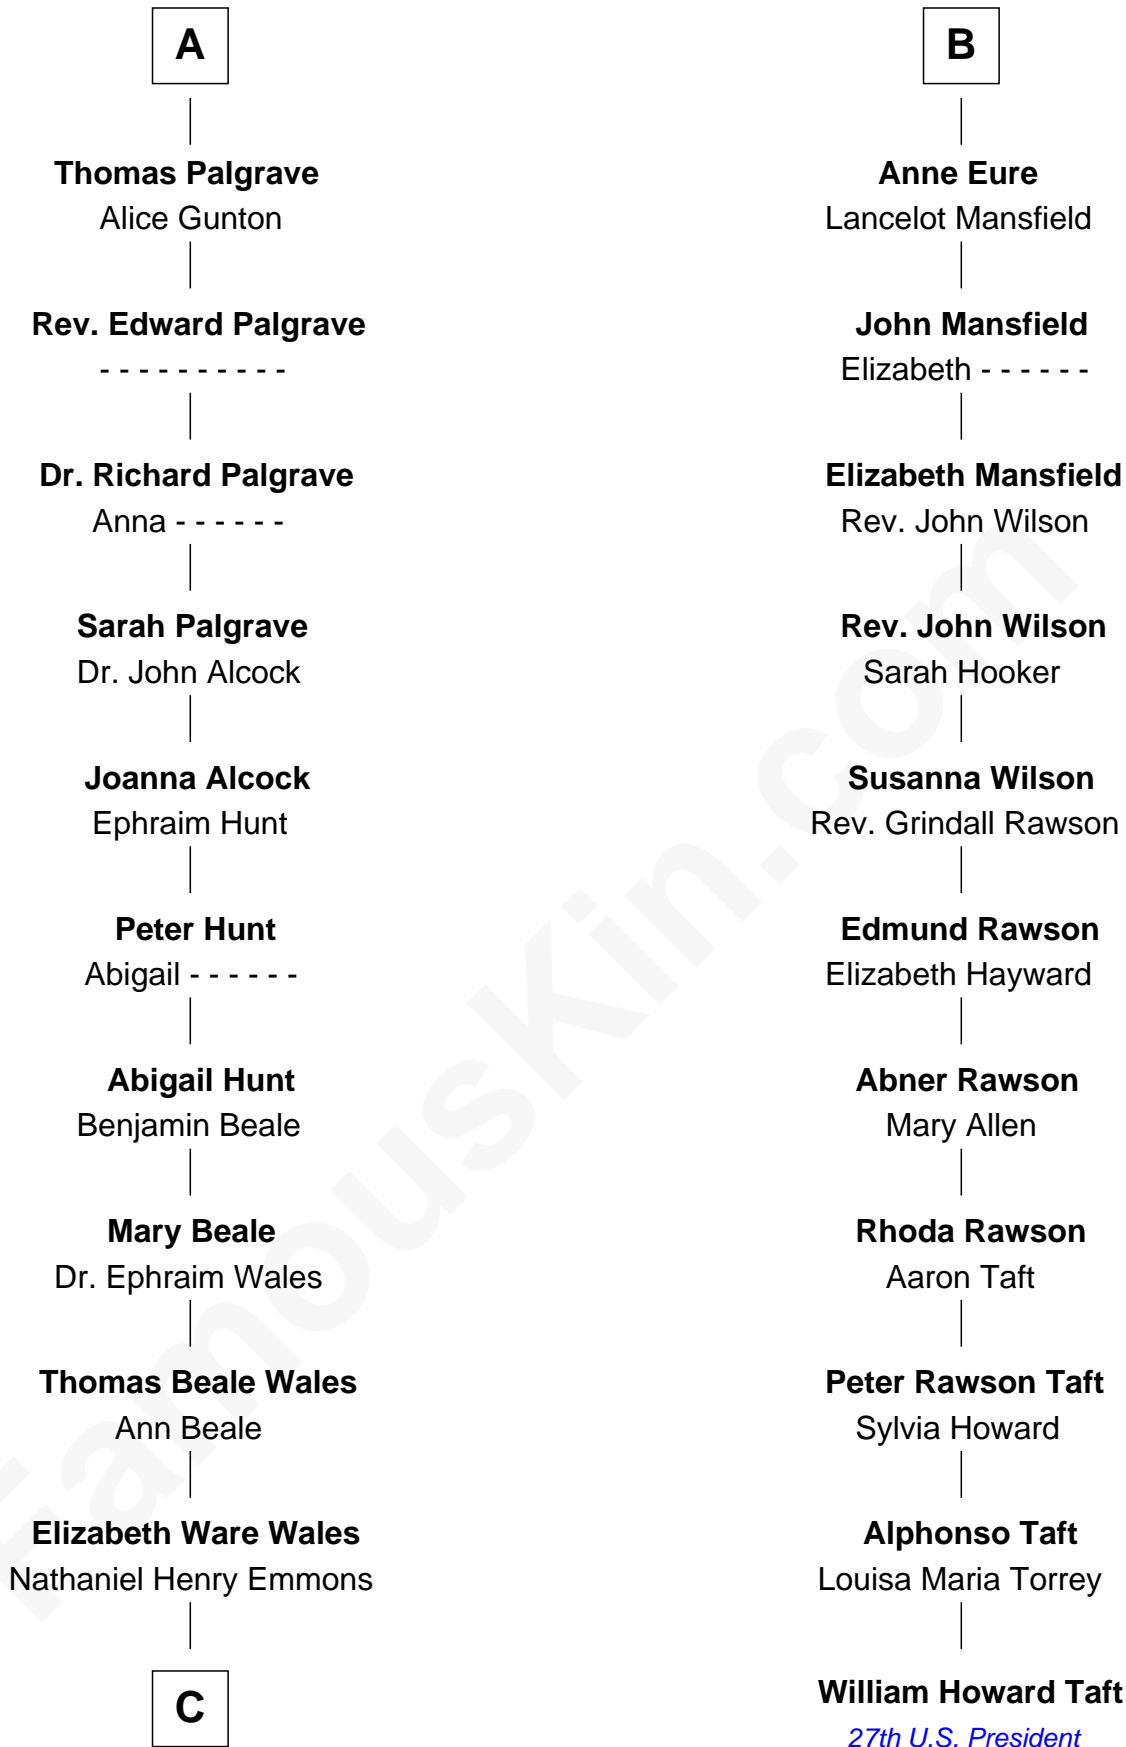

FamousKin.com Relationship Chart of

Paget Brewster

TV Actress

17th cousin 4 times removed of

William Howard Taft

27th U.S. President

Edmund Fitzalan

Alice de Warenne

Richard Fitzalan
Eleanor Plantagenet

Sir Richard Fitzalan
Elizabeth de Bohun

Elizabeth Fitzalan
Sir Robert Goushill

Elizabeth Goushill
Sir Robert Wingfield

Elizabeth Wingfield
Sir William Brandon

Eleanor Brandon
John Glemham

Anne Glemham
Henry Palgrave

A

Aline Fitzalan

Sir Roger le Strange

Lucy le Strange
Sir William Willoughby

Margery Willoughby
Sir William FitzHugh

Maud FitzHugh
Sir William Bowes

Sir Ralph Bowes
Margery Conyers

Sir Ralph Bowes
Elizabeth Clifford

Margery Bowes
Sir Ralph Eure

B

C

Ann Wales Emmons

Benjamin Brewster

Dr. George Washington Wales Brewster

Ellen Mackenzie Hodge