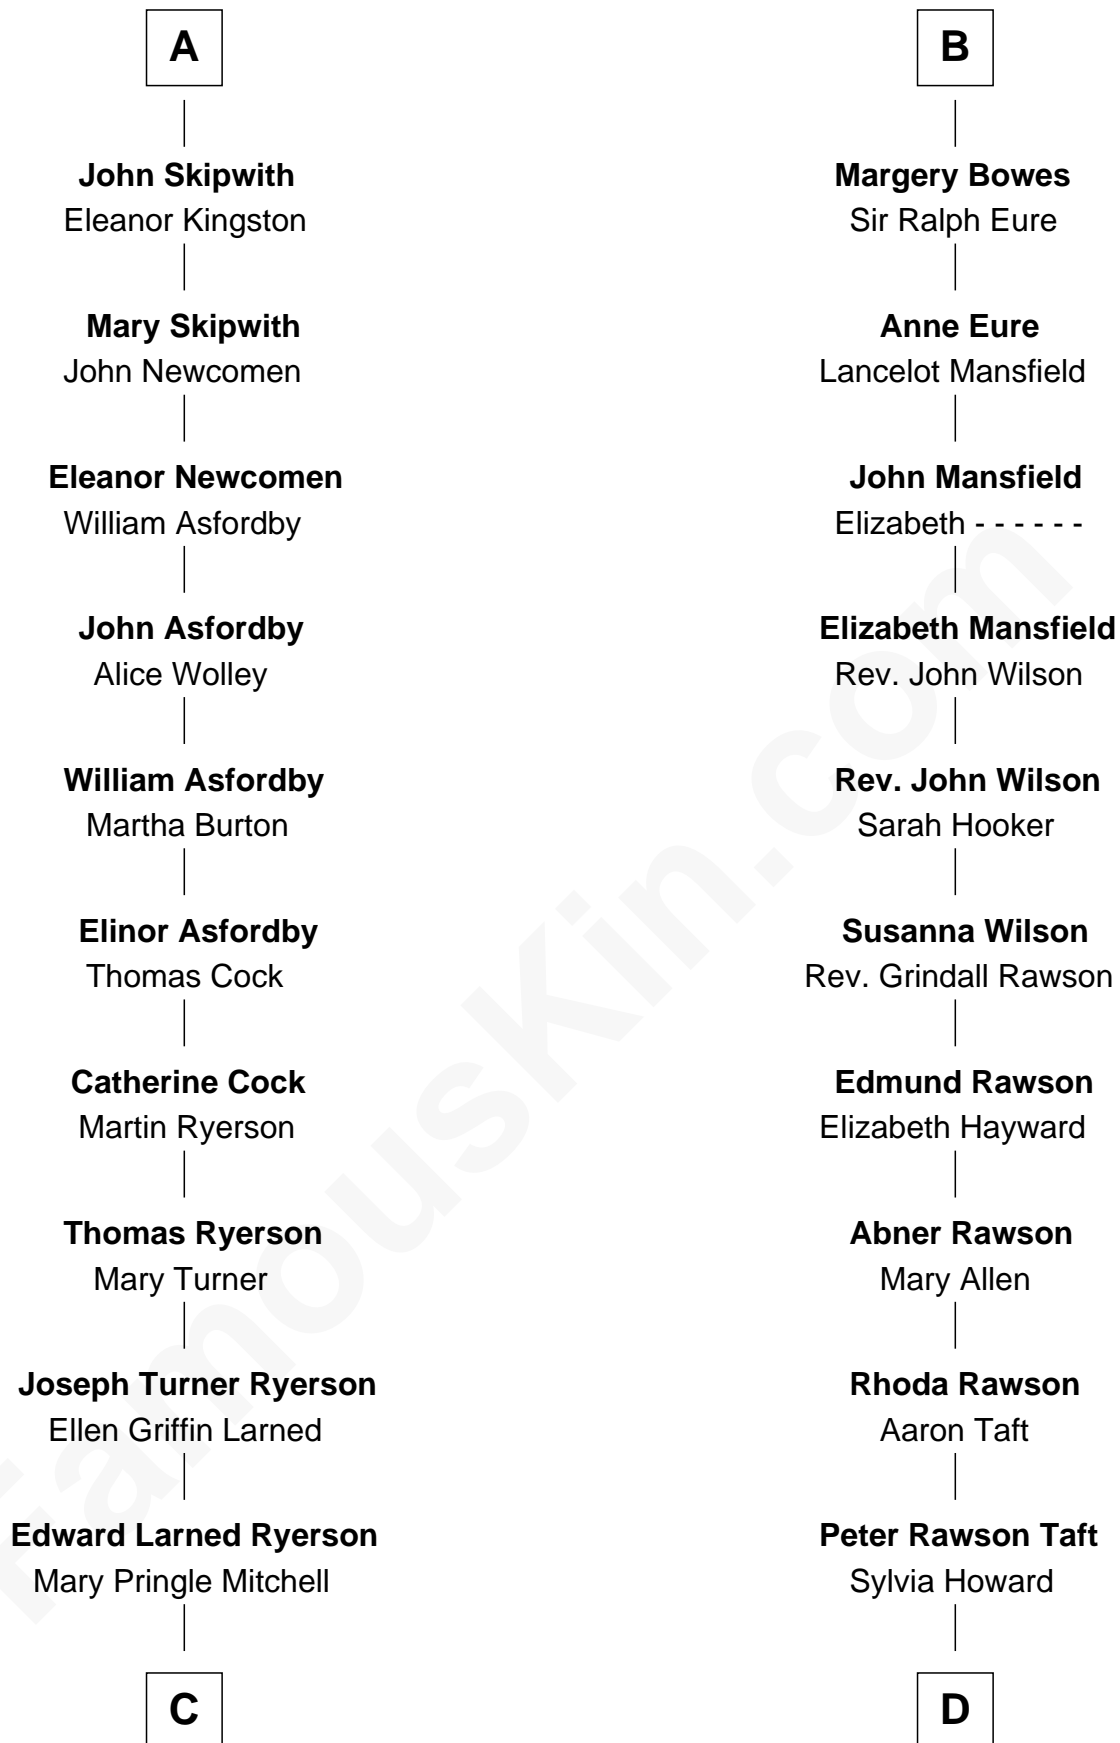

FamousKin.com
Relationship Chart of
Paget Brewster
TV Actress

18th cousin 2 times removed of
William Howard Taft
27th U.S. President

C

Donald Mitchell Ryerson

Isabelle McGenniss

Joan Ryerson

George Washington Wales Brewster

Galen Brewster

Hathaway Tew

Paget Brewster

TV Actress

D

Alphonso Taft

Louisa Maria Torrey

William Howard Taft

27th U.S. President

FamousKin.com