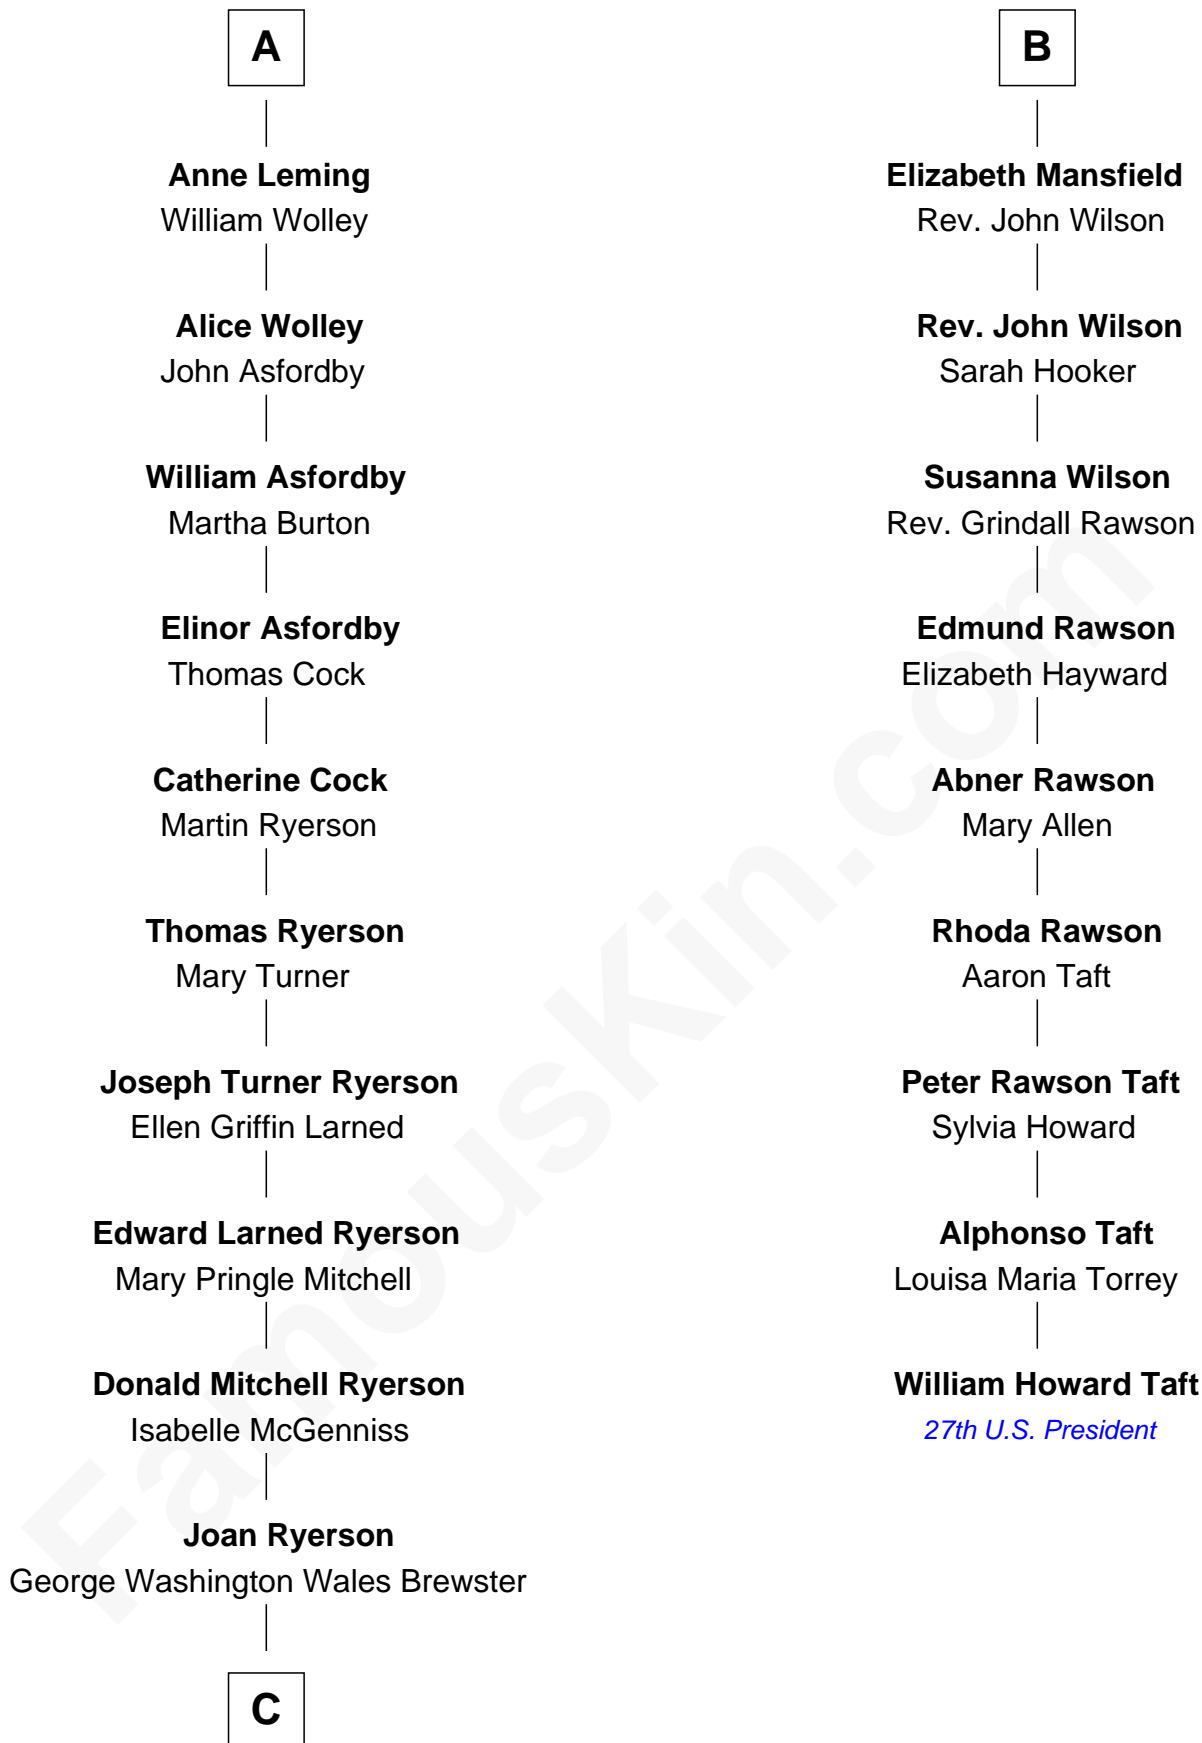

FamousKin.com Relationship Chart of

Paget Brewster

TV Actress

15th cousin 3 times removed of

William Howard Taft

27th U.S. President

Sir Roger Wentworth

Margery Despencer

Margery Bowes

Anne Eure

Lancelot Mansfield

John Mansfield

Elizabeth - - - - -

B

C

—
Galen Brewster
Hathaway Tew