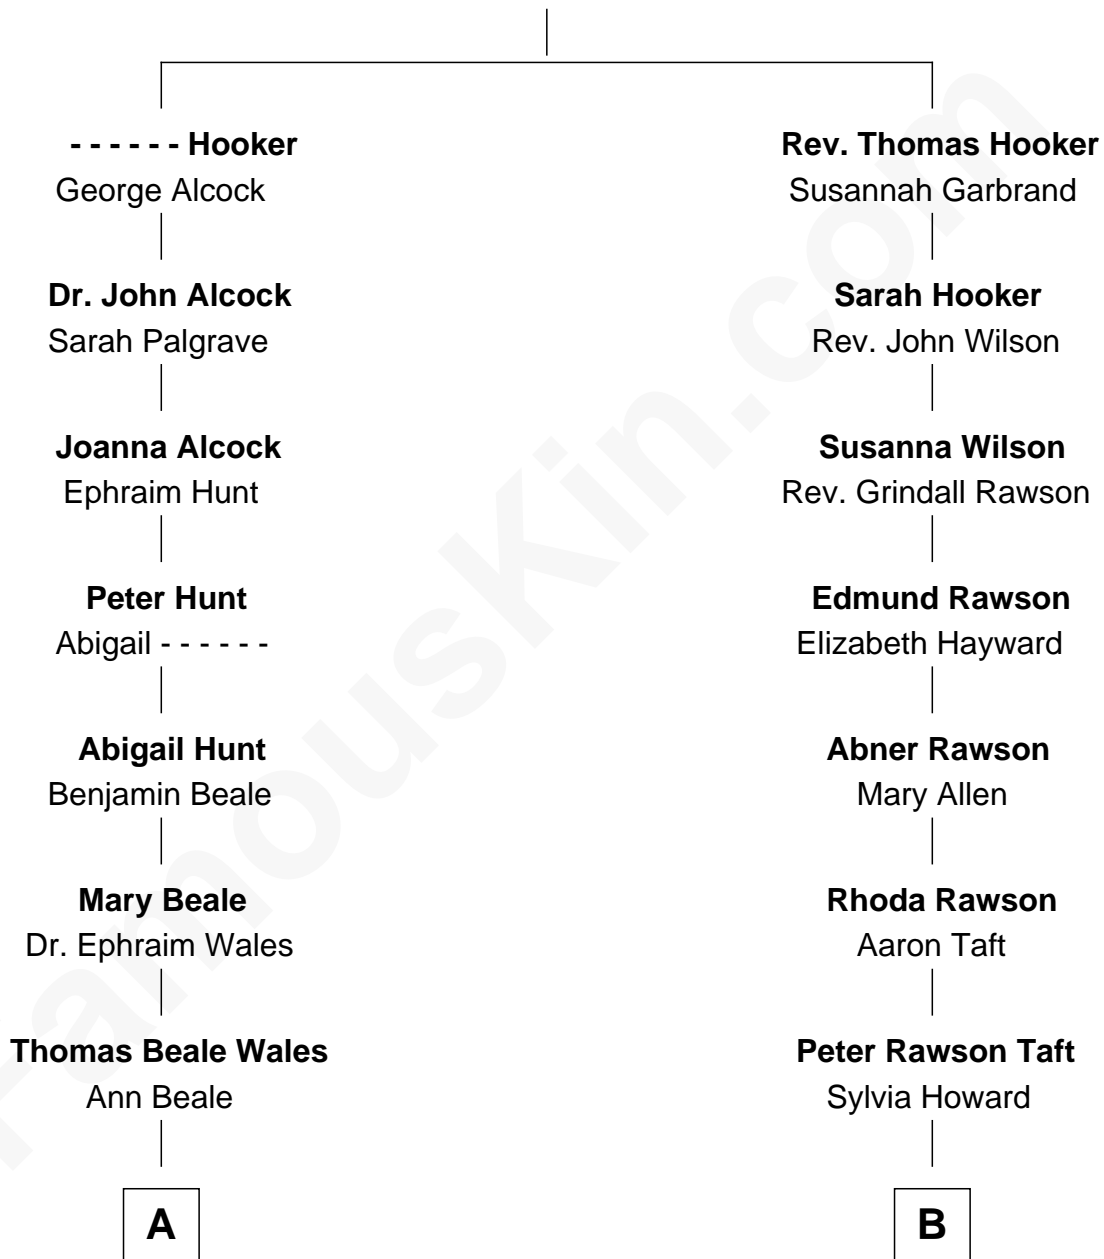

FamousKin.com Relationship Chart of

Paget Brewster

TV Actress

8th cousin 4 times removed of

William Howard Taft

27th U.S. President

Thomas Hooker

A

Elizabeth Ware Wales
Nathaniel Henry Emmons

Ann Wales Emmons
Benjamin Brewster

Dr. George Washington Wales Brewster
Ellen Mackenzie Hodge

George Washington Wales Brewster
Joan Ryerson

Galen Brewster
Hathaway Tew

Paget Brewster
TV Actress

B

Alphonso Taft
Louisa Maria Torrey

William Howard Taft
27th U.S. President