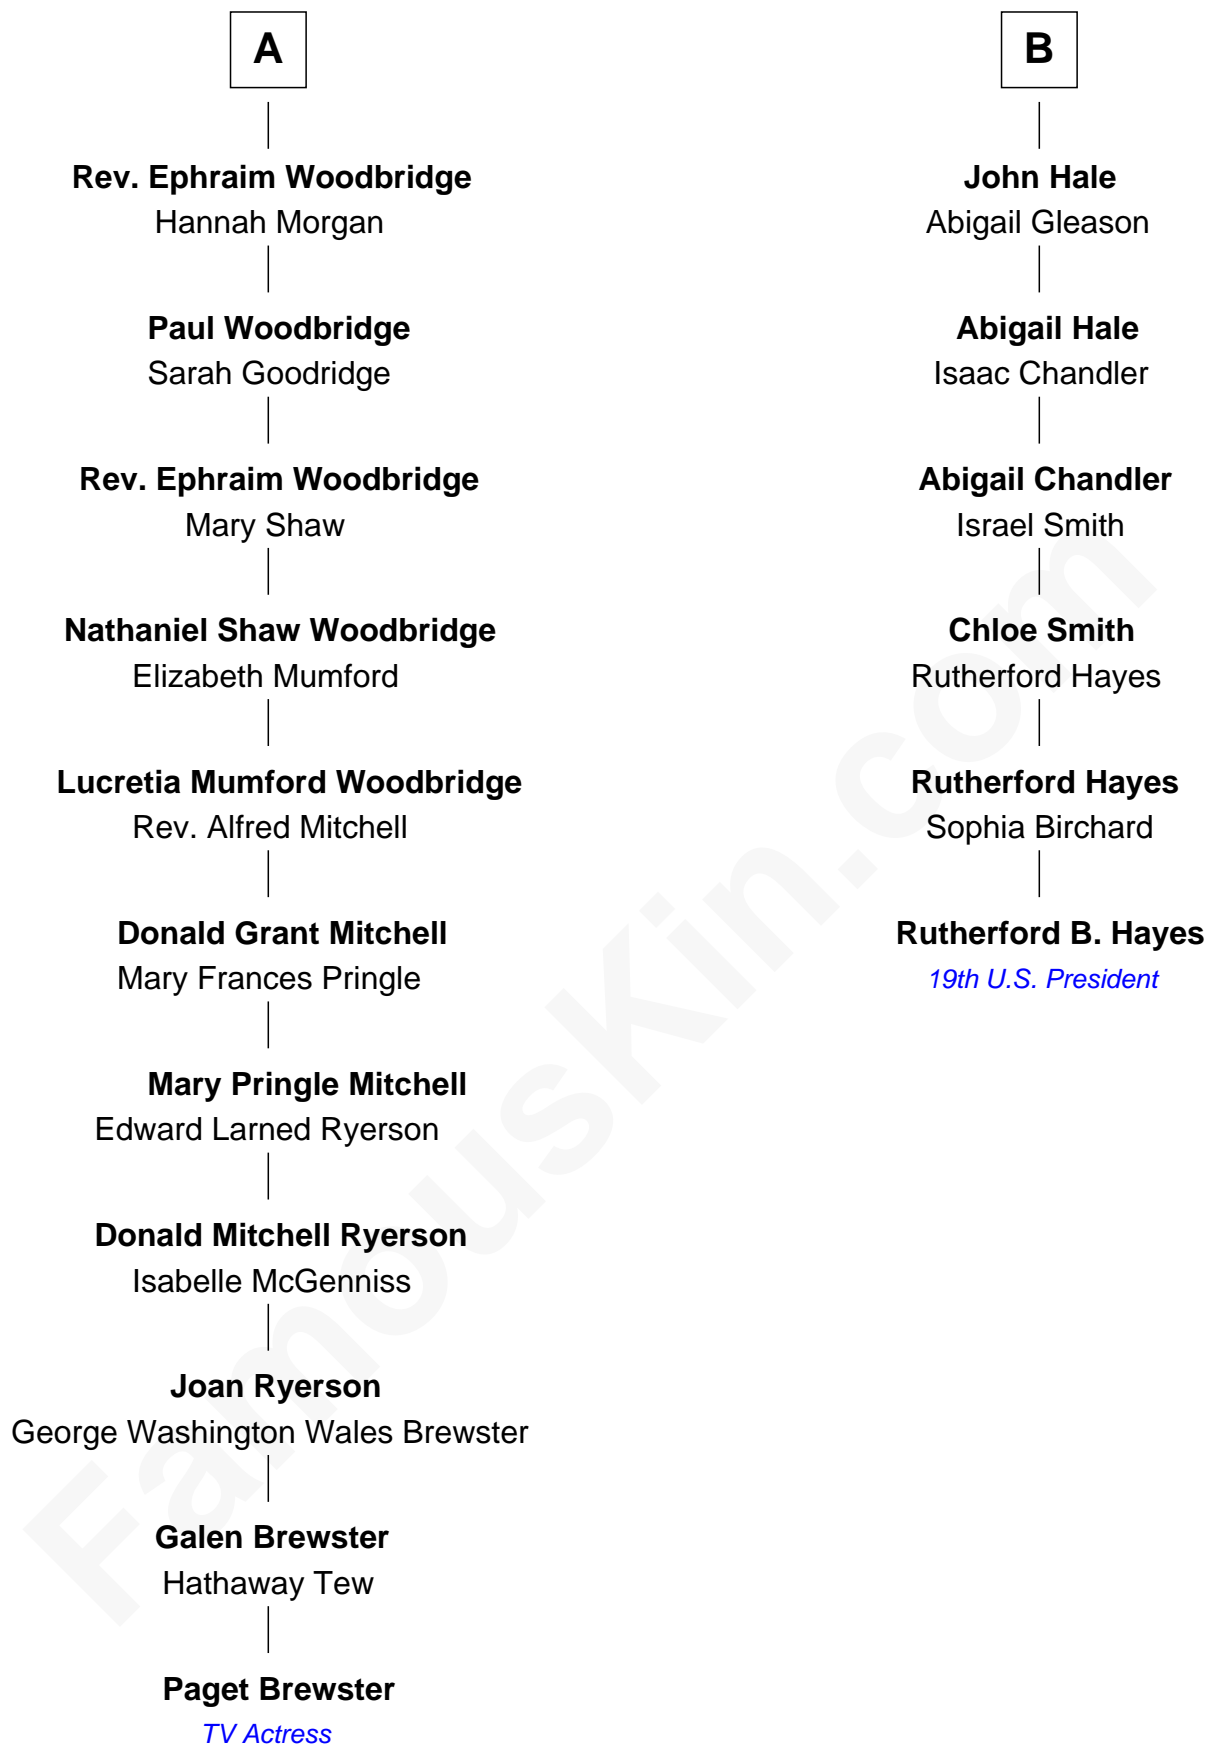

**FamousKin.com**  
**Relationship Chart of**  
**Paget Brewster**  
*TV Actress*

12th cousin 5 times removed of  
**Rutherford B. Hayes**  
*19th U.S. President*

Paget Brewster photo by [Jonathan Reilly](#) ([CC BY-SA 2.0](#))