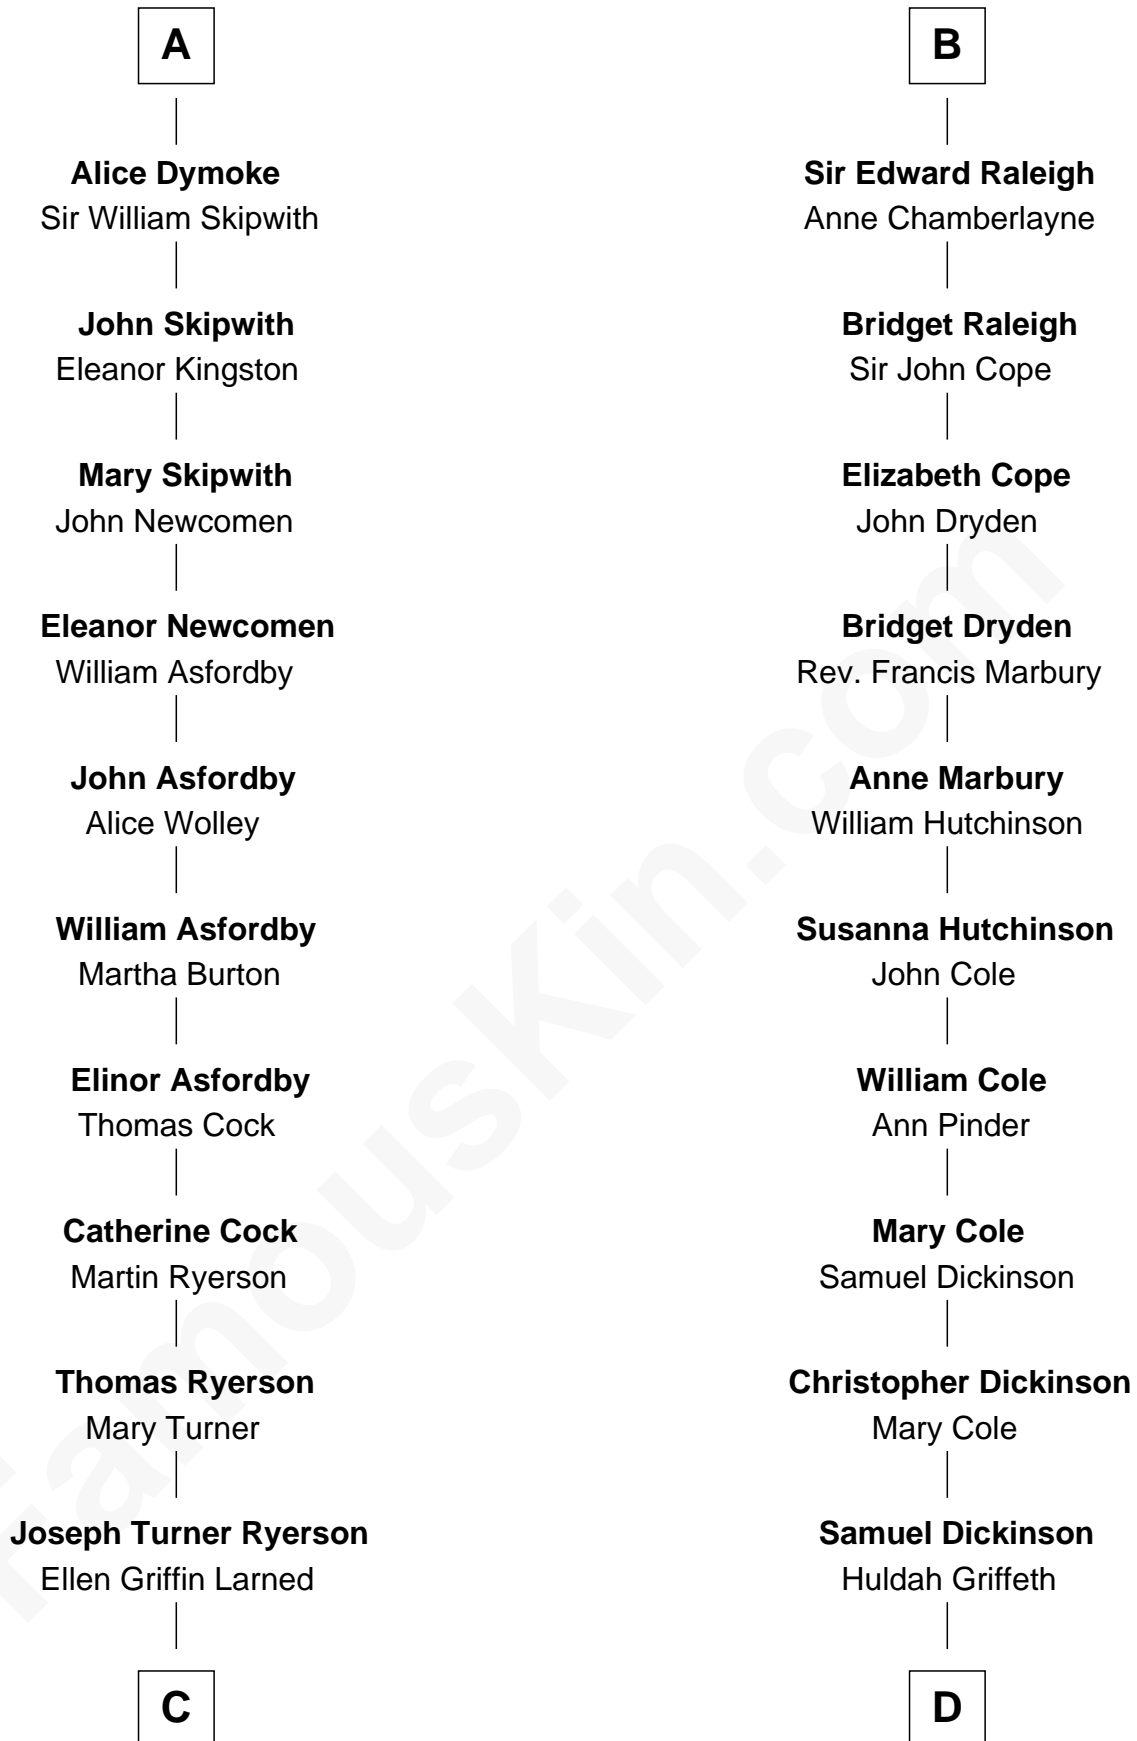

FamousKin.com Relationship Chart of

Paget Brewster

TV Actress

21st cousin of

George Romney

43rd Governor of Michigan

Sir Hugh I de Audley

Iseult de Mortimer

Alice de Audley
Sir Ralph de Greystoke

Sir William de Greystoke
Joan FitzHenry

Sir Ralph de Greystoke
Katherine de Clifford

Maud de Greystoke
Eudo de Welles

Sir Lionel de Welles
Joan de Waterton

Margaret de Welles
Sir Thomas Dymoke

Elizabeth Greene
William Raleigh

Sir Edward Raleigh
Margaret Verney

B

C

Edward Larned Ryerson

Mary Pringle Mitchell

Donald Mitchell Ryerson

Isabelle McGenniss