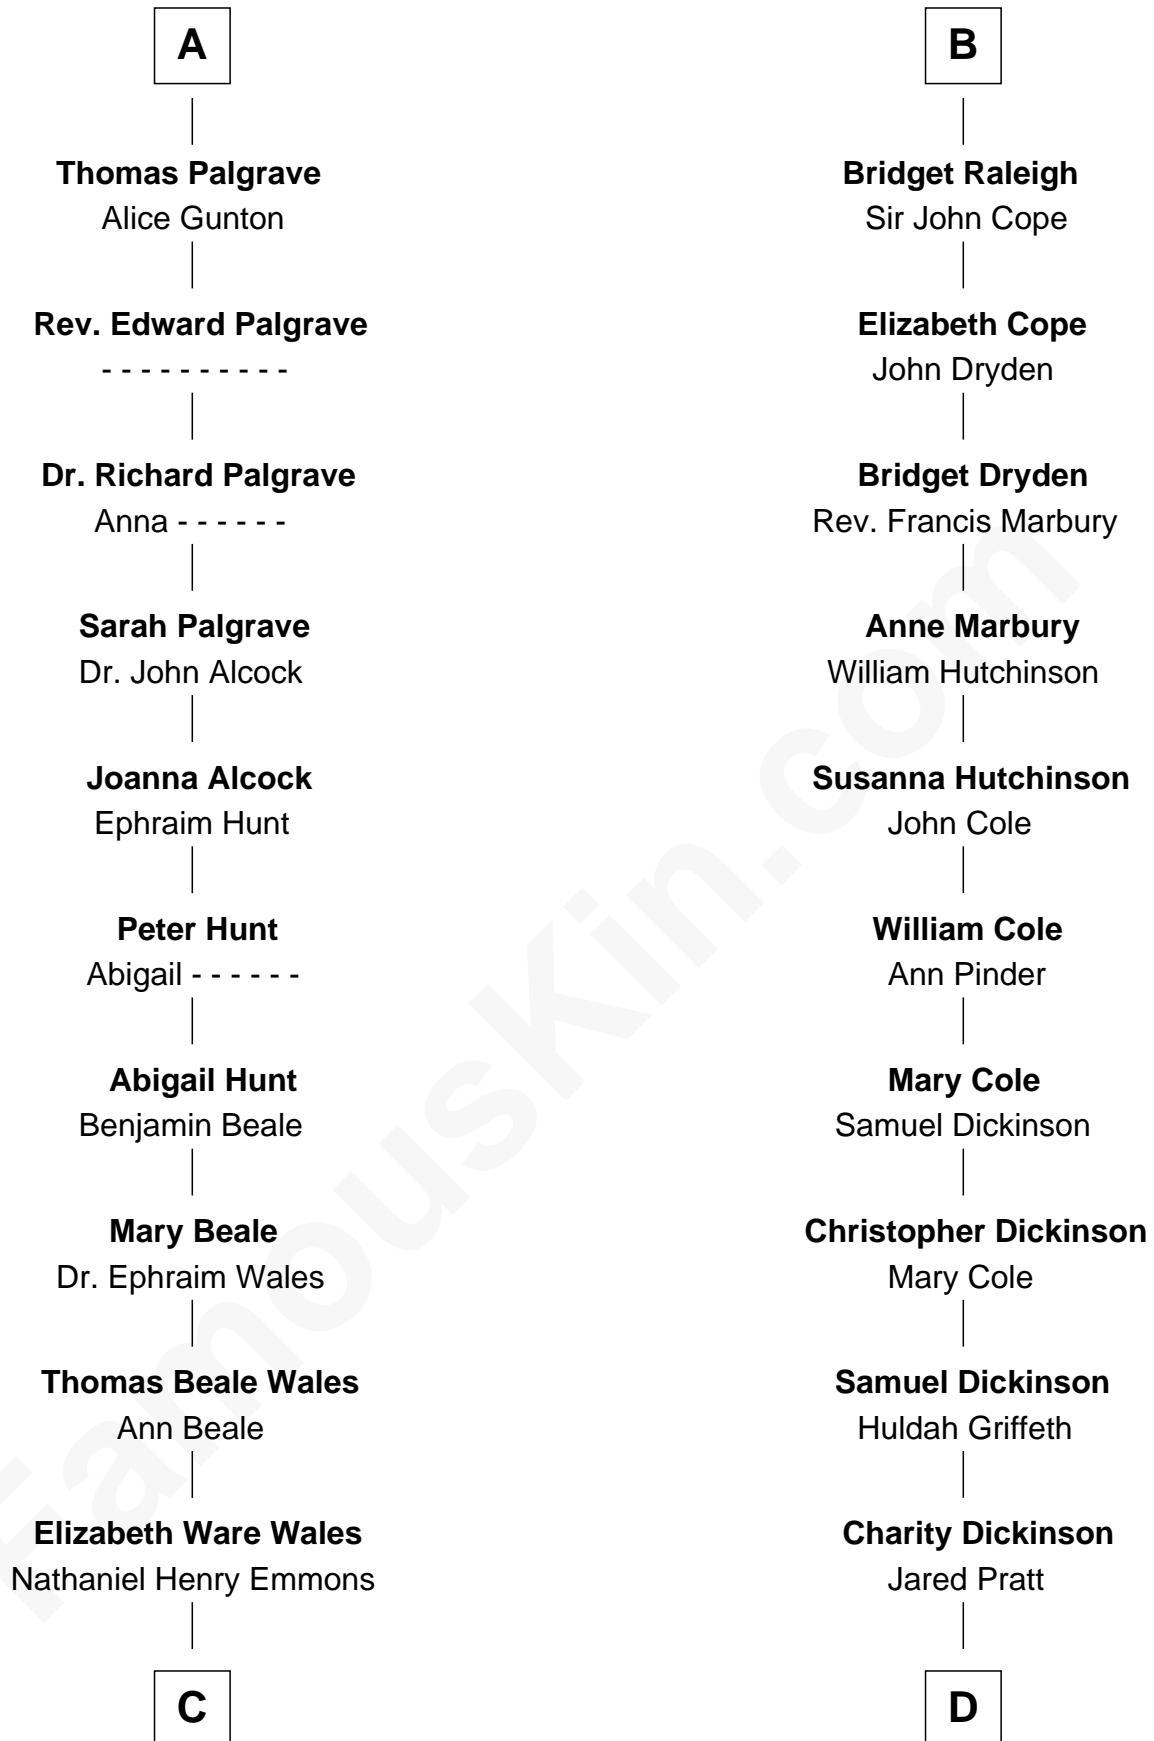

FamousKin.com Relationship Chart of

Paget Brewster

TV Actress

20th cousin 1 time removed of

George Romney

43rd Governor of Michigan

Edmund Fitzalan

Alice de Warenne

Richard Fitzalan
Eleanor Plantagenet

Sir Richard Fitzalan
Elizabeth de Bohun

Elizabeth Fitzalan
Sir Robert Goushill

Elizabeth Goushill
Sir Robert Wingfield

Elizabeth Wingfield
Sir William Brandon

Eleanor Brandon
John Glemham

Anne Glemham
Henry Palgrave

A

Mary Fitzalan
John le Strange

Ankaret le Strange
Sir Richard Talbot

Mary Talbot
Sir Thomas Greene

Sir Thomas Greene
Phillippa Ferrers

Elizabeth Greene
William Raleigh

Sir Edward Raleigh
Margaret Verney

Sir Edward Raleigh
Anne Chamberlayne

B

C

Ann Wales Emmons

Benjamin Brewster

Dr. George Washington Wales Brewster

Ellen Mackenzie Hodge

George Washington Wales Brewster