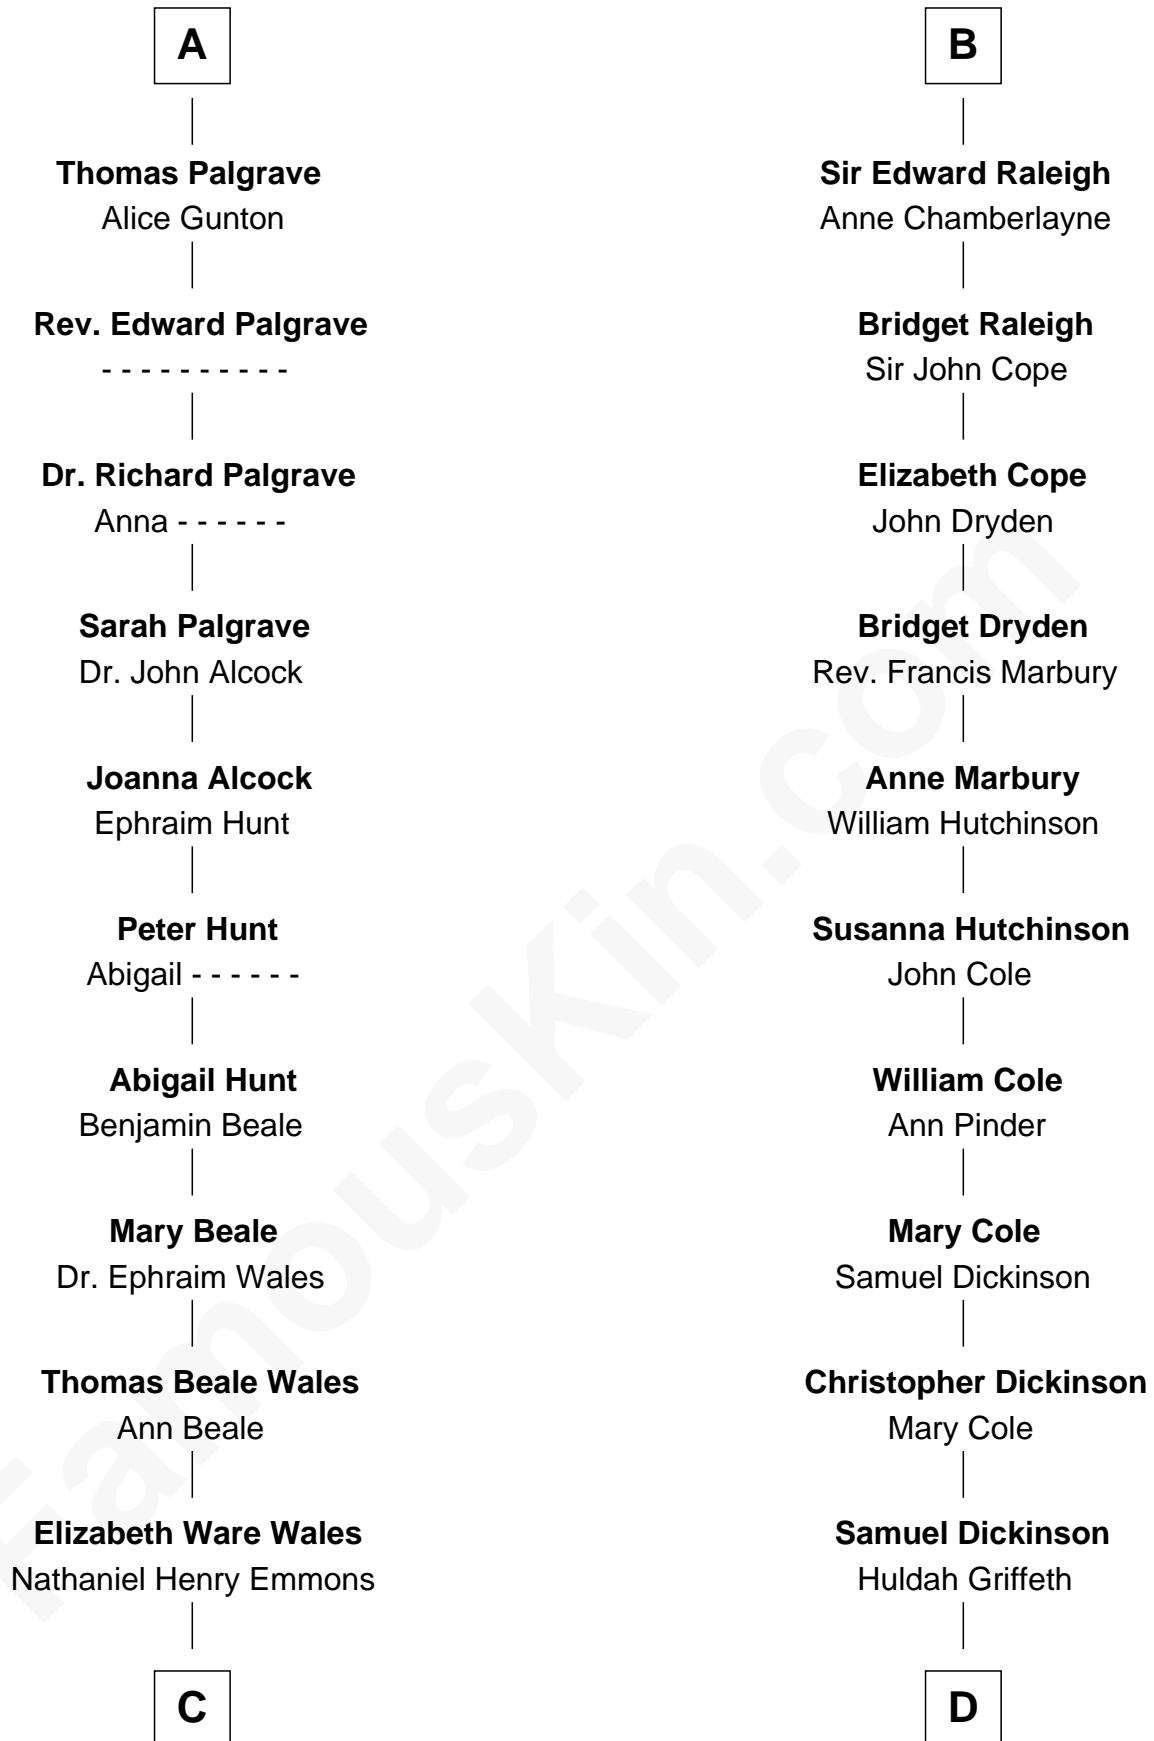

FamousKin.com Relationship Chart of

Paget Brewster

TV Actress

21st cousin of

George Romney

43rd Governor of Michigan

Humphrey de Bohun

Elizabeth Plantagenet

Sir William de Bohun
Elizabeth de Badlesmere

Elizabeth de Bohun
Sir Richard Fitzalan

Elizabeth Fitzalan
Sir Robert Goushill

Elizabeth Goushill
Sir Robert Wingfield

Elizabeth Wingfield
Sir William Brandon

Eleanor Brandon
John Glemham

Anne Glemham
Henry Palgrave

A

Eleanor de Bohun
Sir James le Boteler

Pernel le Boteler
Sir Gilbert Talbot

Sir Richard Talbot
Ankaret le Strange

Mary Talbot
Sir Thomas Greene

Sir Thomas Greene
Phillippa Ferrers

Elizabeth Greene
William Raleigh

Sir Edward Raleigh
Margaret Verney

B

C

Ann Wales Emmons

Benjamin Brewster

Dr. George Washington Wales Brewster

Ellen Mackenzie Hodge