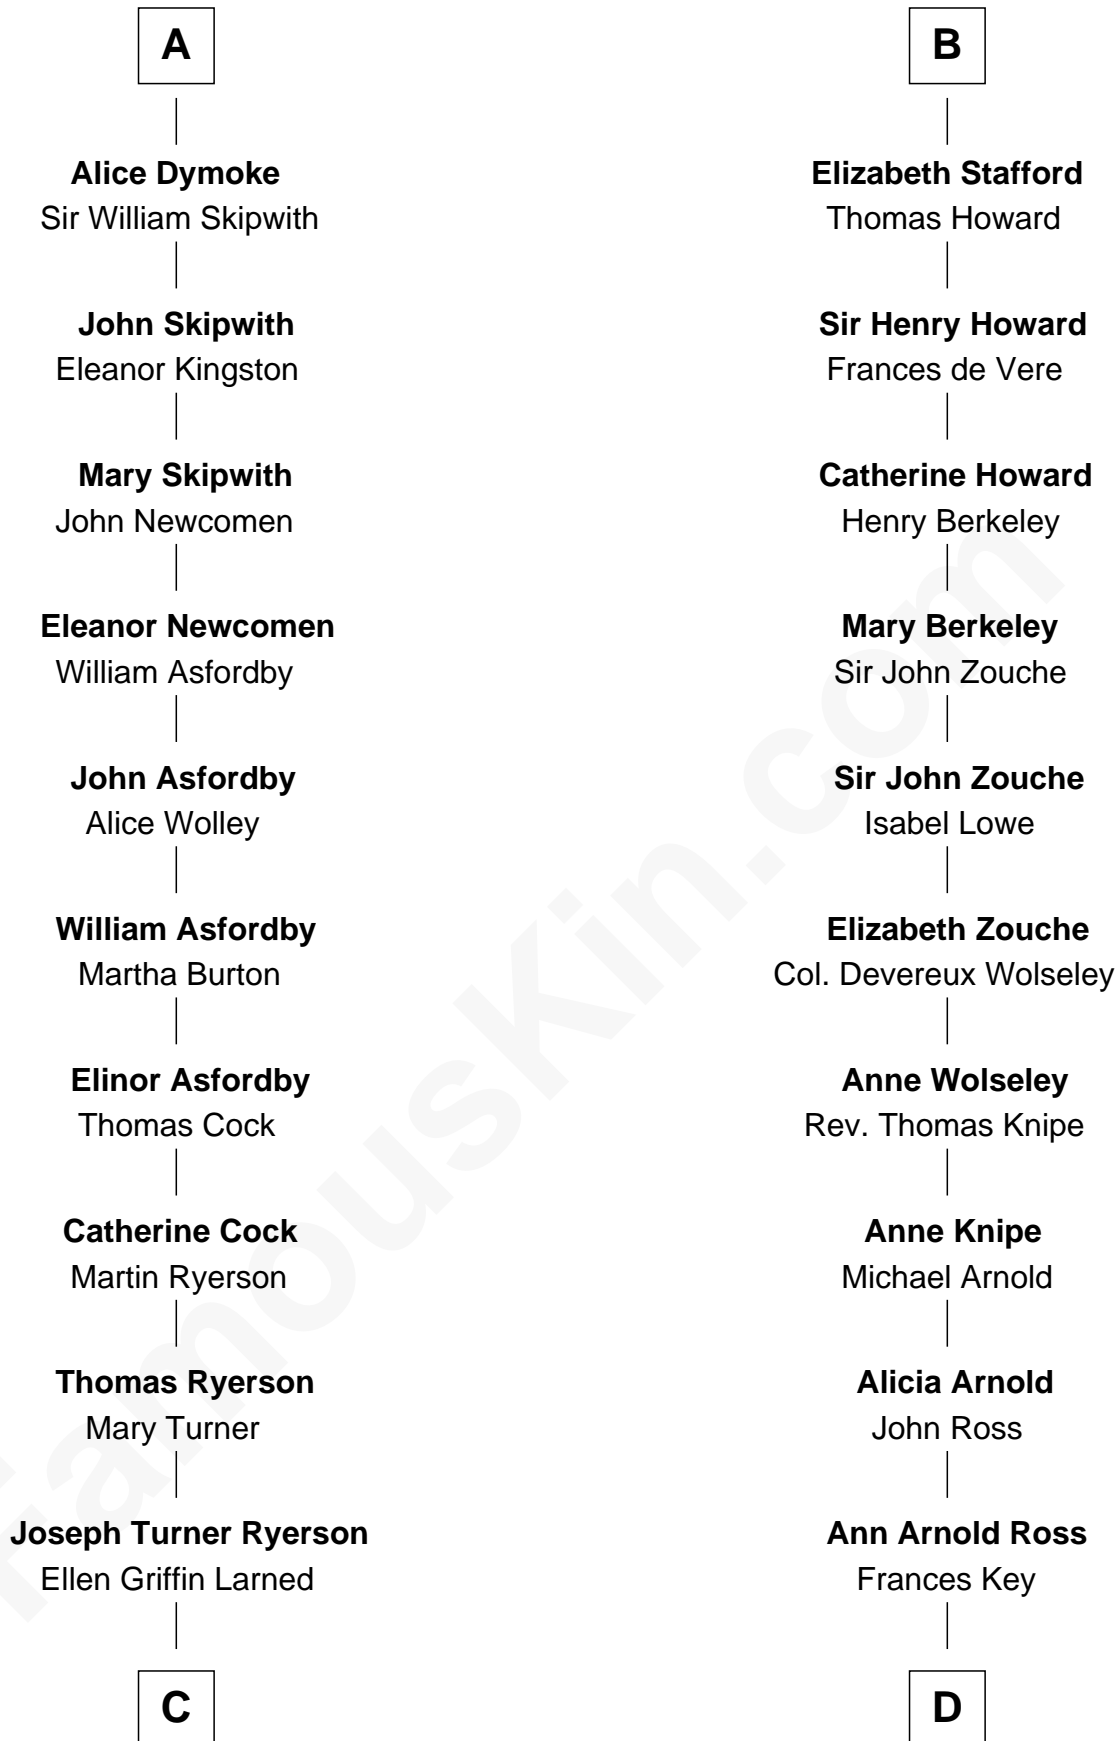

**FamousKin.com**  
**Relationship Chart of**  
**Paget Brewster**  
*TV Actress*

**18th cousin 3 times removed of**  
**Francis Scott Key**  
*Author of "The Star Spangled Banner"*

**C**

**Edward Larned Ryerson**

Mary Pringle Mitchell

**Donald Mitchell Ryerson**

Isabelle McGenniss

**Joan Ryerson**

George Washington Wales Brewster

**Galen Brewster**

Hathaway Tew

**Paget Brewster**

*TV Actress*

**D**

**John Ross Key**

Anne Phebe Penn Dagworthy Charlton

**Francis Scott Key**

*Author of "The Star Spangled Banner"*