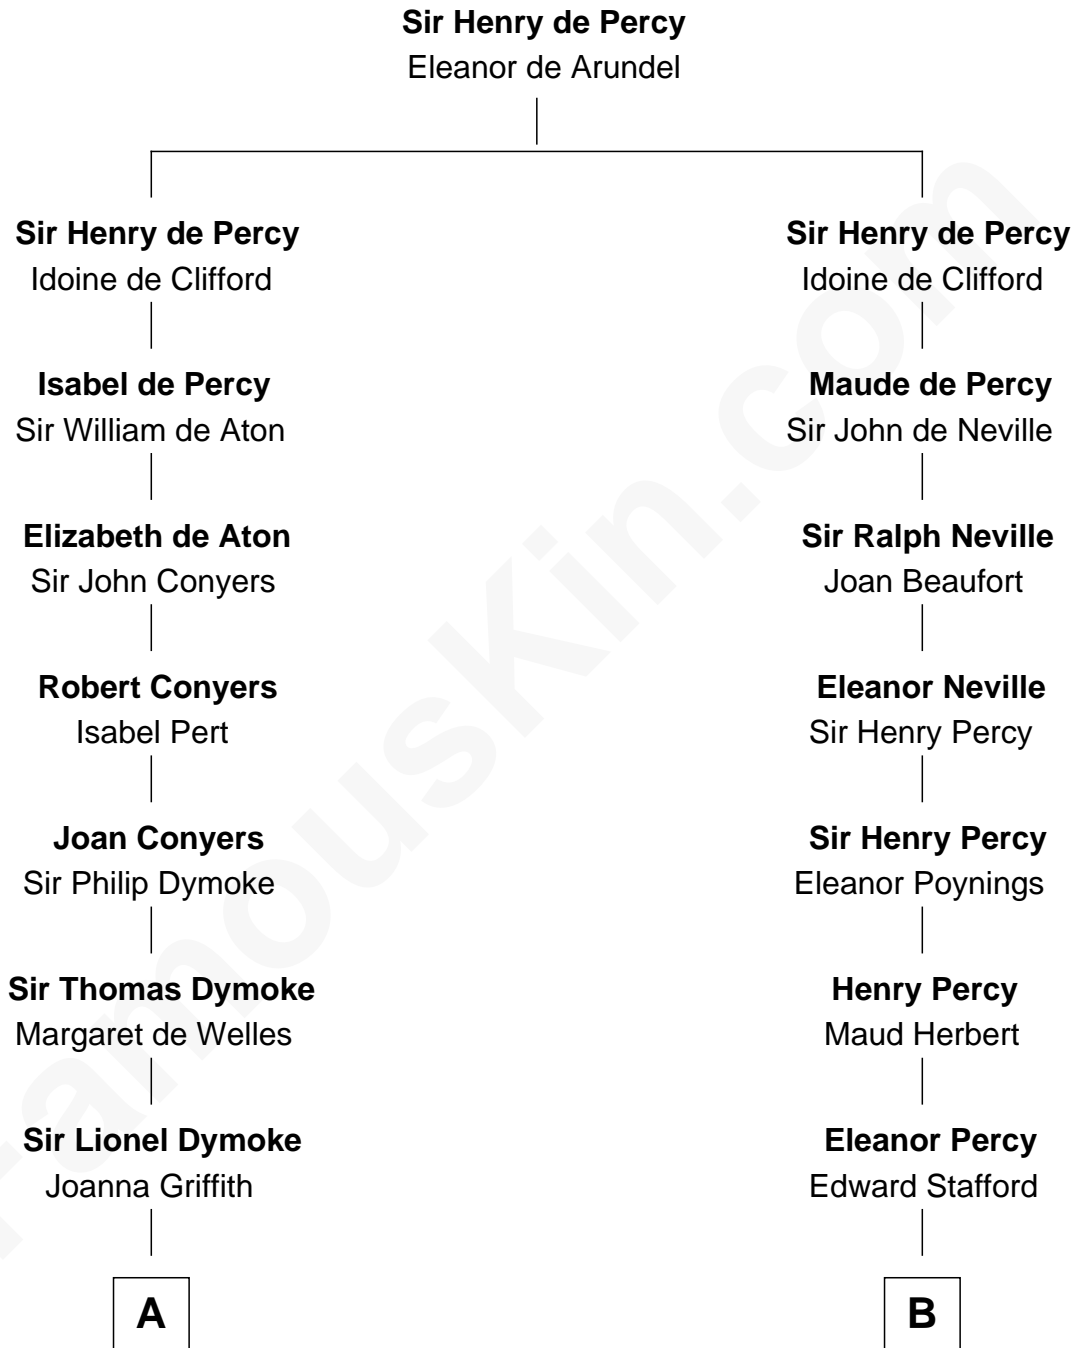

**FamousKin.com**  
**Relationship Chart of**  
**Paget Brewster**  
*TV Actress*

**18th cousin 3 times removed of**  
**Francis Scott Key**  
*Author of "The Star Spangled Banner"*

**C**

**Edward Larned Ryerson**

Mary Pringle Mitchell

**Donald Mitchell Ryerson**

Isabelle McGenniss

**Joan Ryerson**

George Washington Wales Brewster

**Galen Brewster**

Hathaway Tew

**Paget Brewster**