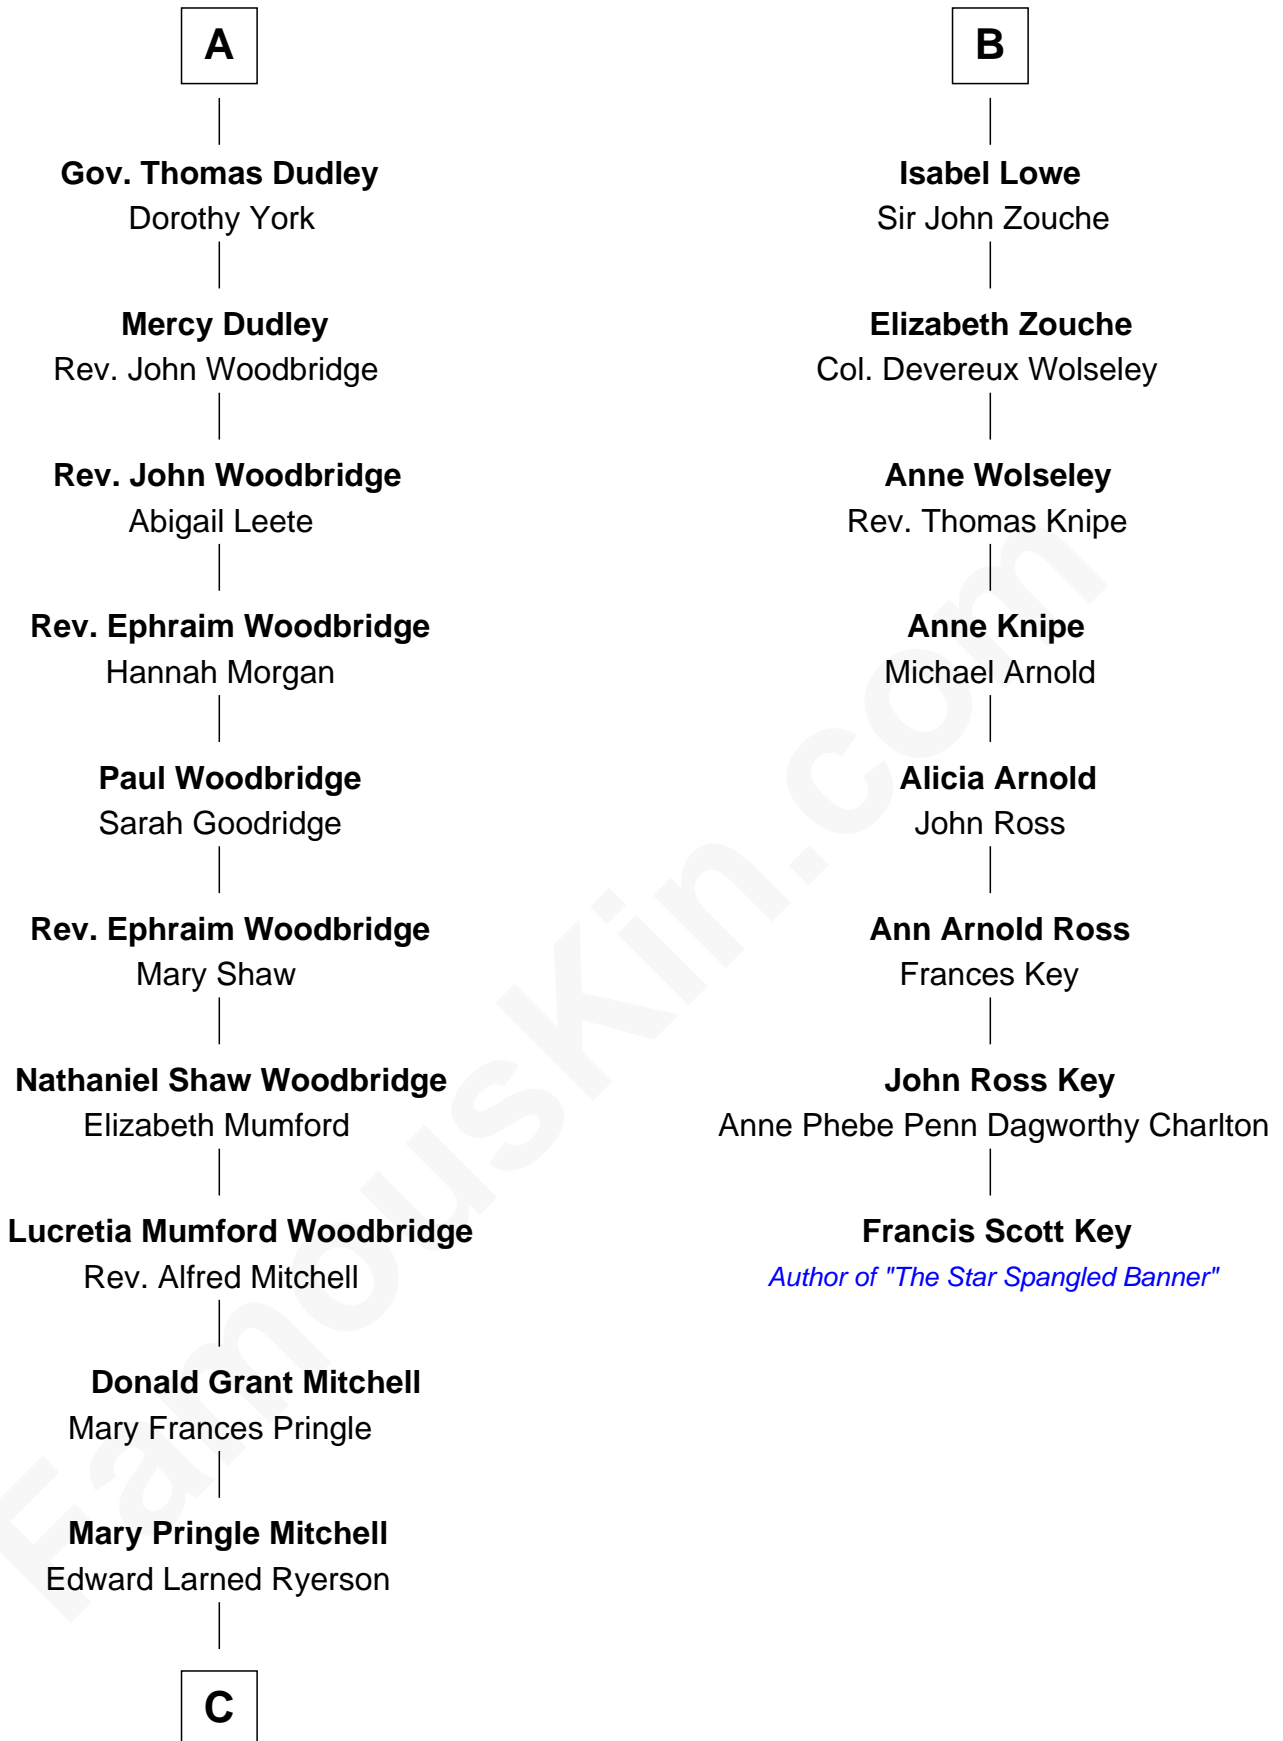

# FamousKin.com Relationship Chart of

**Paget Brewster**

TV Actress

14th cousin 6 times removed of

**Francis Scott Key**

Author of "The Star Spangled Banner"

**Sir Hugh Shirley**

Beatrice Brewes

**Edward Purefoy**

Anne Fettiplace

**Mary Purefoy**

Thomas Thorne

**Susanna Thorne**

Roger Dudley

**A**

**Isabel Shirley**

Vincent Lowe

**Jasper Lowe**

Dorothy Sacheverell

**Patrick Lowe**

Jane Harpur

**B**

**C**

—  
**Donald Mitchell Ryerson**

Isabelle McGenniss

—  
**Joan Ryerson**

George Washington Wales Brewster

—  
**Galen Brewster**

Hathaway Tew

—  
**Paget Brewster**

*TV Actress*