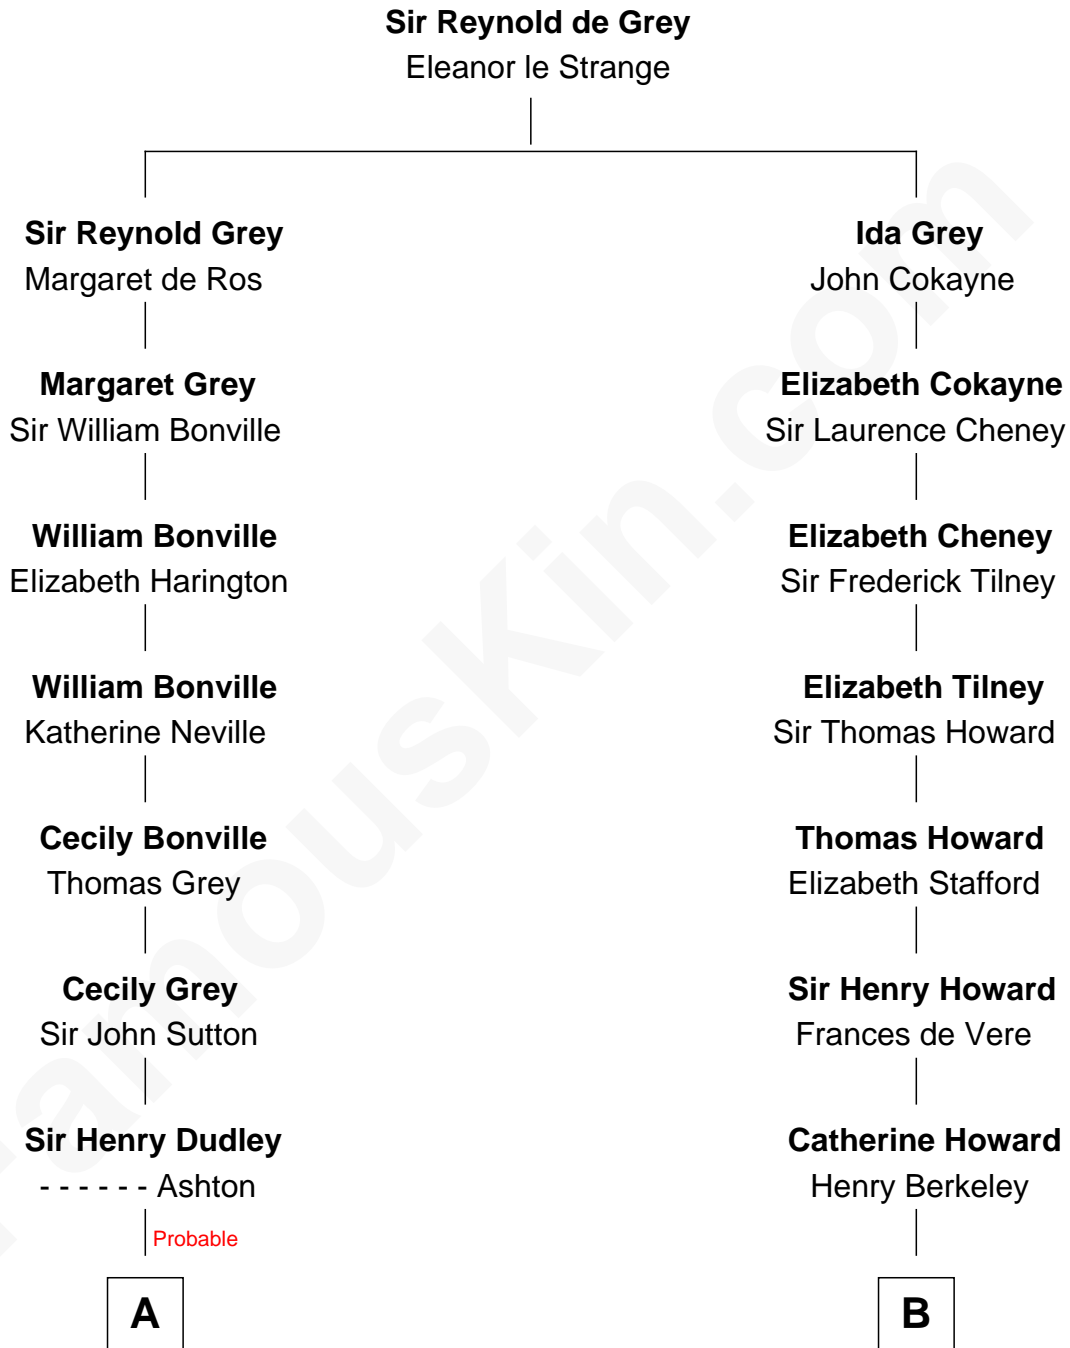

## Relationship Chart of

### Paget Brewster

TV Actress

15th cousin 6 times removed of

**Francis Scott Key**  
 Author of "The Star Spangled Banner"

**C**

—  
**Mary Pringle Mitchell**  
Edward Larned Ryerson

—  
**Donald Mitchell Ryerson**  
Isabelle McGenniss

—  
**Joan Ryerson**  
George Washington Wales Brewster

—  
**Galen Brewster**  
Hathaway Tew

—  
**Paget Brewster**  
*TV Actress*