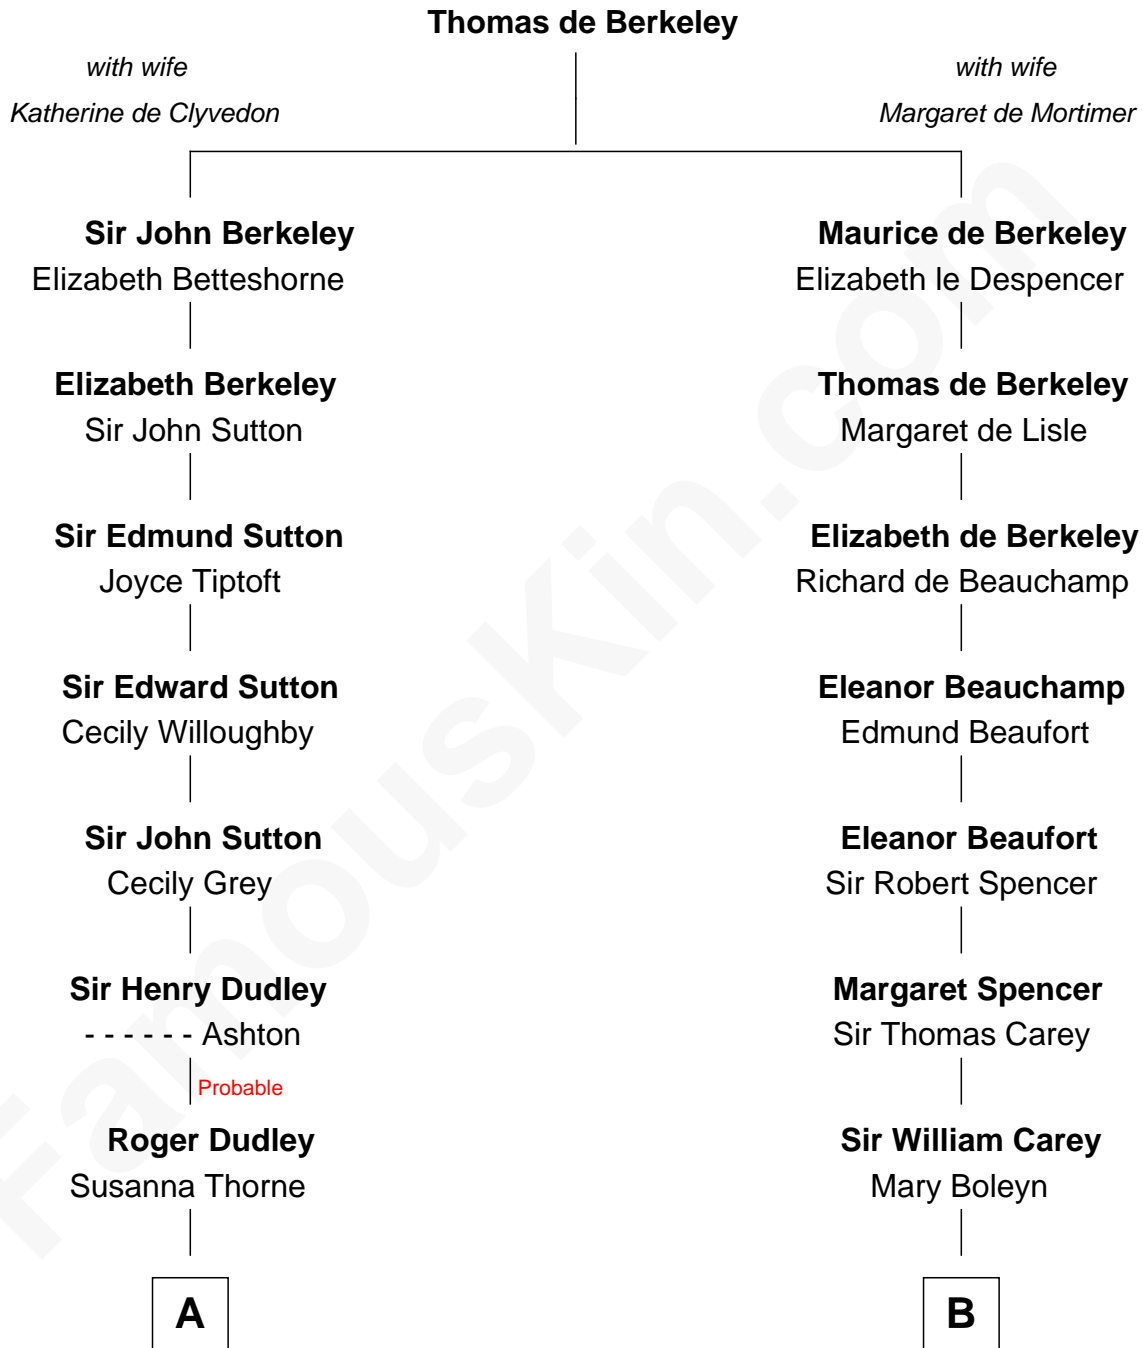

FamousKin.com
Relationship Chart of
Paget Brewster
TV Actress

18th cousin 2 times removed of

John D. Rockefeller
Founder of the Standard Oil Company

C

Donald Mitchell Ryerson

Isabelle McGenniss

Joan Ryerson

George Washington Wales Brewster

Galen Brewster

Hathaway Tew

Paget Brewster

TV Actress

D

William Avery Rockefeller

Eliza Davison