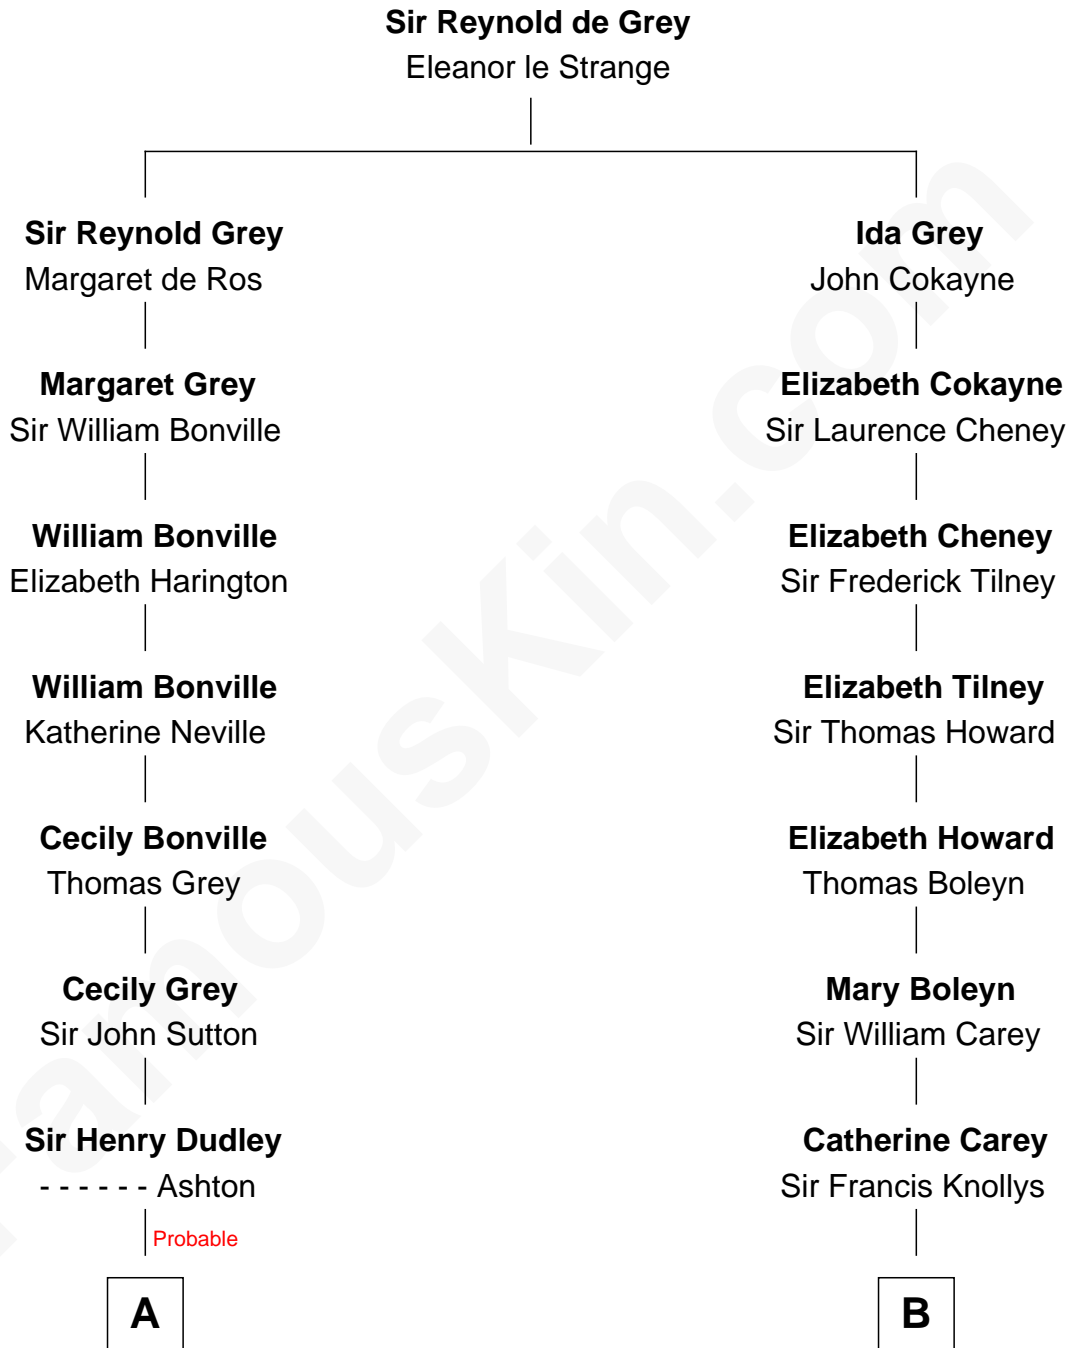

FamousKin.com

Relationship Chart of

Paget Brewster

TV Actress

17th cousin 4 times removed of

John D. Rockefeller

Founder of the Standard Oil Company

C

Mary Pringle Mitchell
Edward Larned Ryerson

Donald Mitchell Ryerson
Isabelle McGenniss

Joan Ryerson
George Washington Wales Brewster

Galen Brewster
Hathaway Tew

Paget Brewster
TV Actress

FamousKin.com