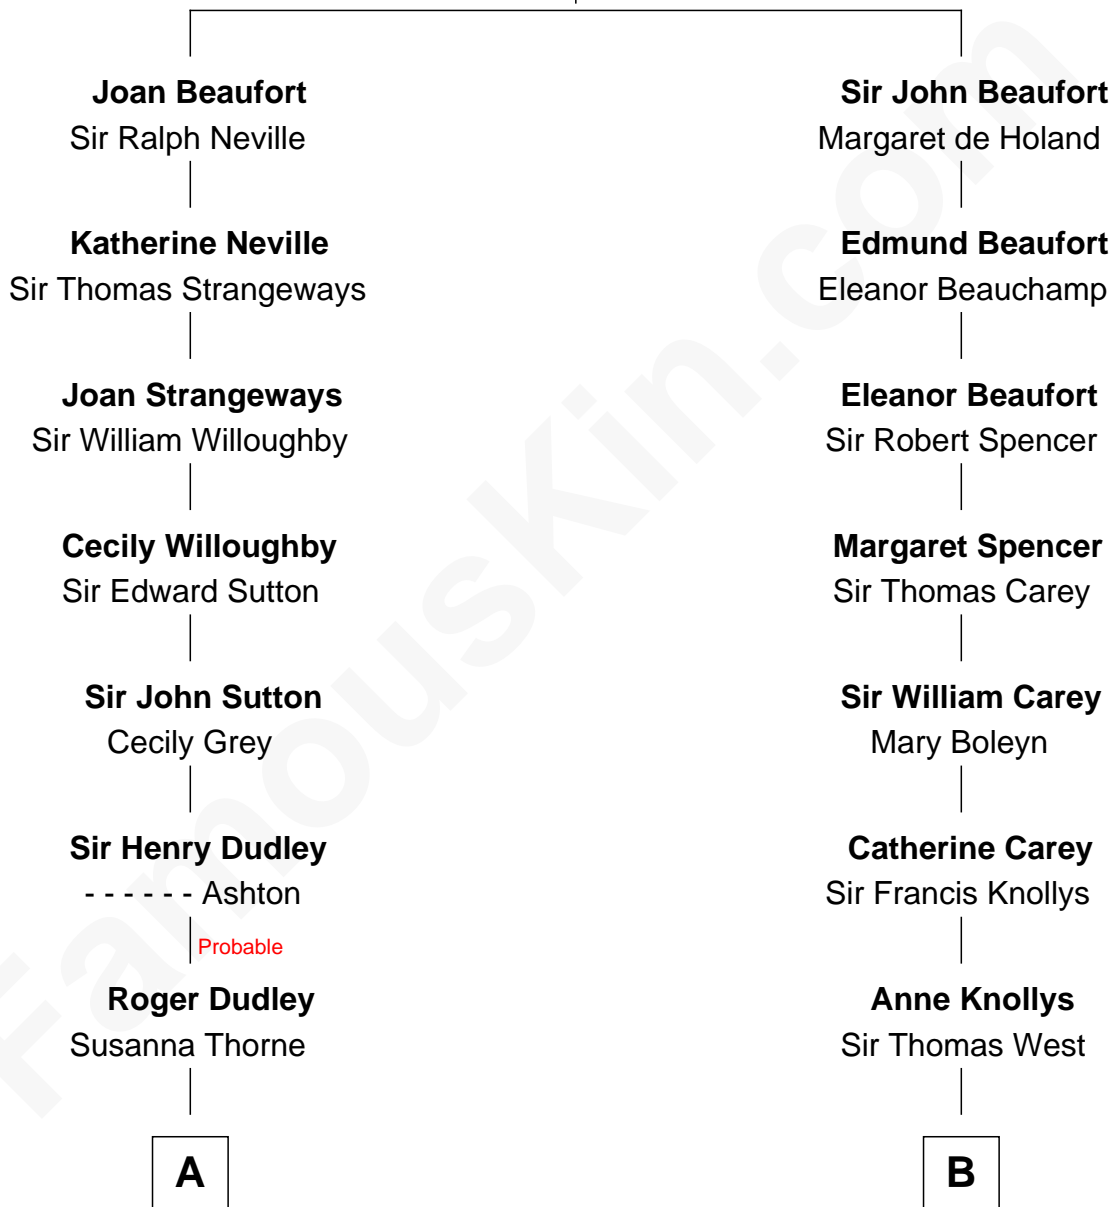

FamousKin.com
Relationship Chart of
Paget Brewster
TV Actress

16th cousin 4 times removed of

John D. Rockefeller
Founder of the Standard Oil Company

Katherine Roet
 John of Gaunt

C

—
Donald Mitchell Ryerson

Isabelle McGenniss

—
Joan Ryerson

George Washington Wales Brewster

—
Galen Brewster

Hathaway Tew

—
Paget Brewster

TV Actress

FamousKin.com