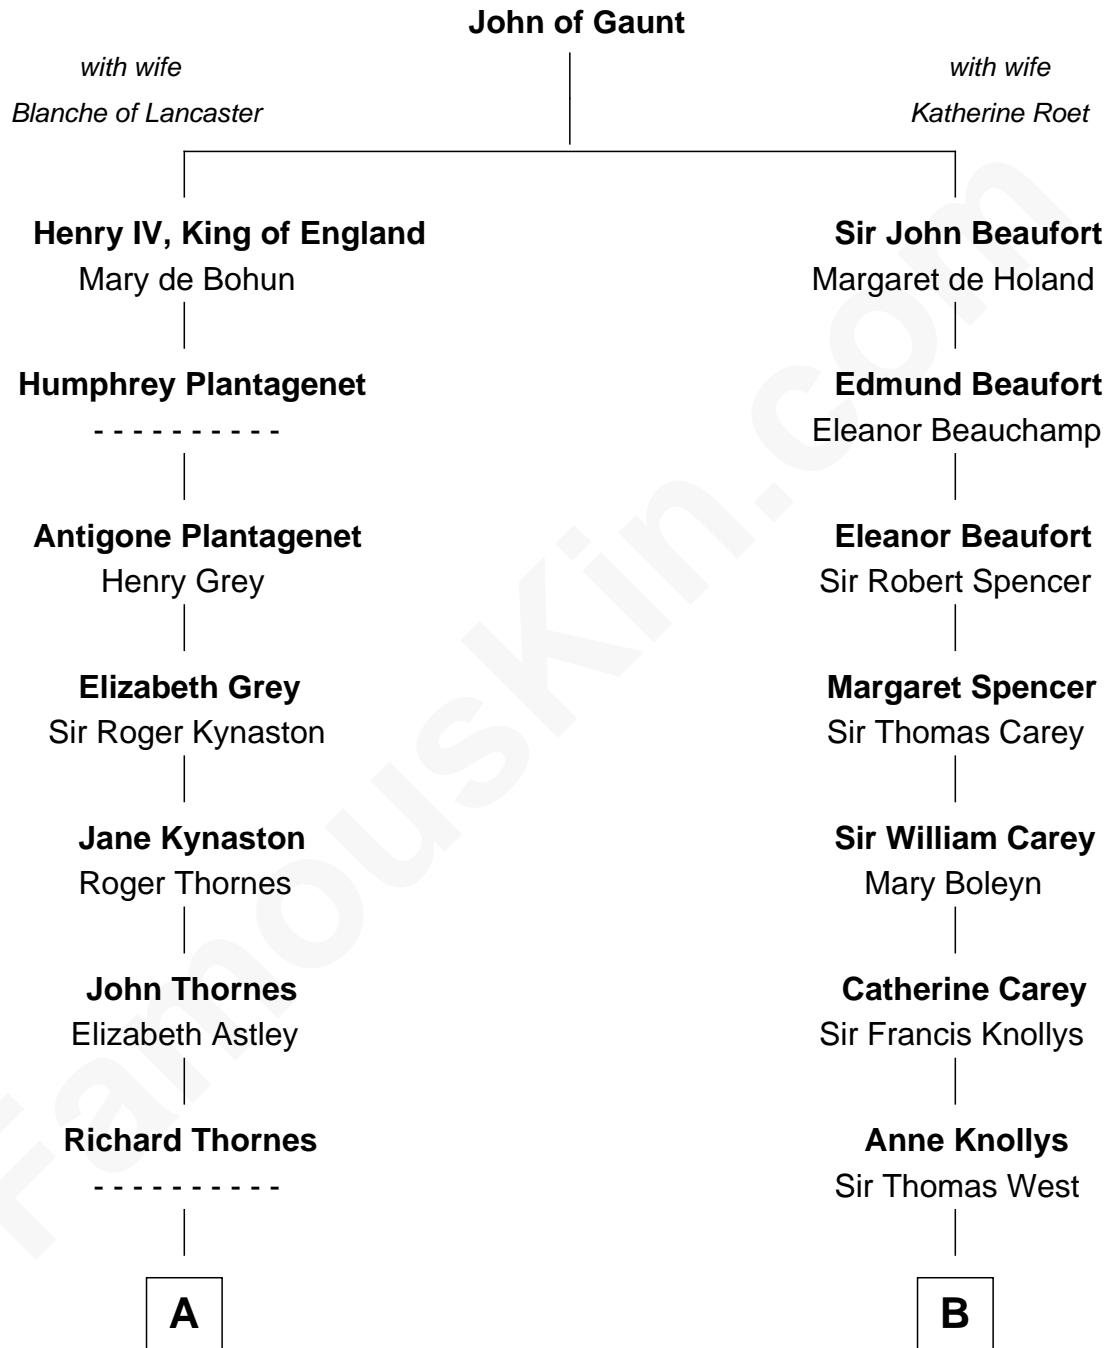

FamousKin.com
Relationship Chart of
Paget Brewster
TV Actress

16th cousin 4 times removed of

John D. Rockefeller
Founder of the Standard Oil Company

C

—
Ellen Mackenzie Hodge

Dr. George Washington Wales Brewster

—
George Washington Wales Brewster

Joan Ryerson

—
Galen Brewster

Hathaway Tew

—
Paget Brewster

TV Actress

FamousKin.com