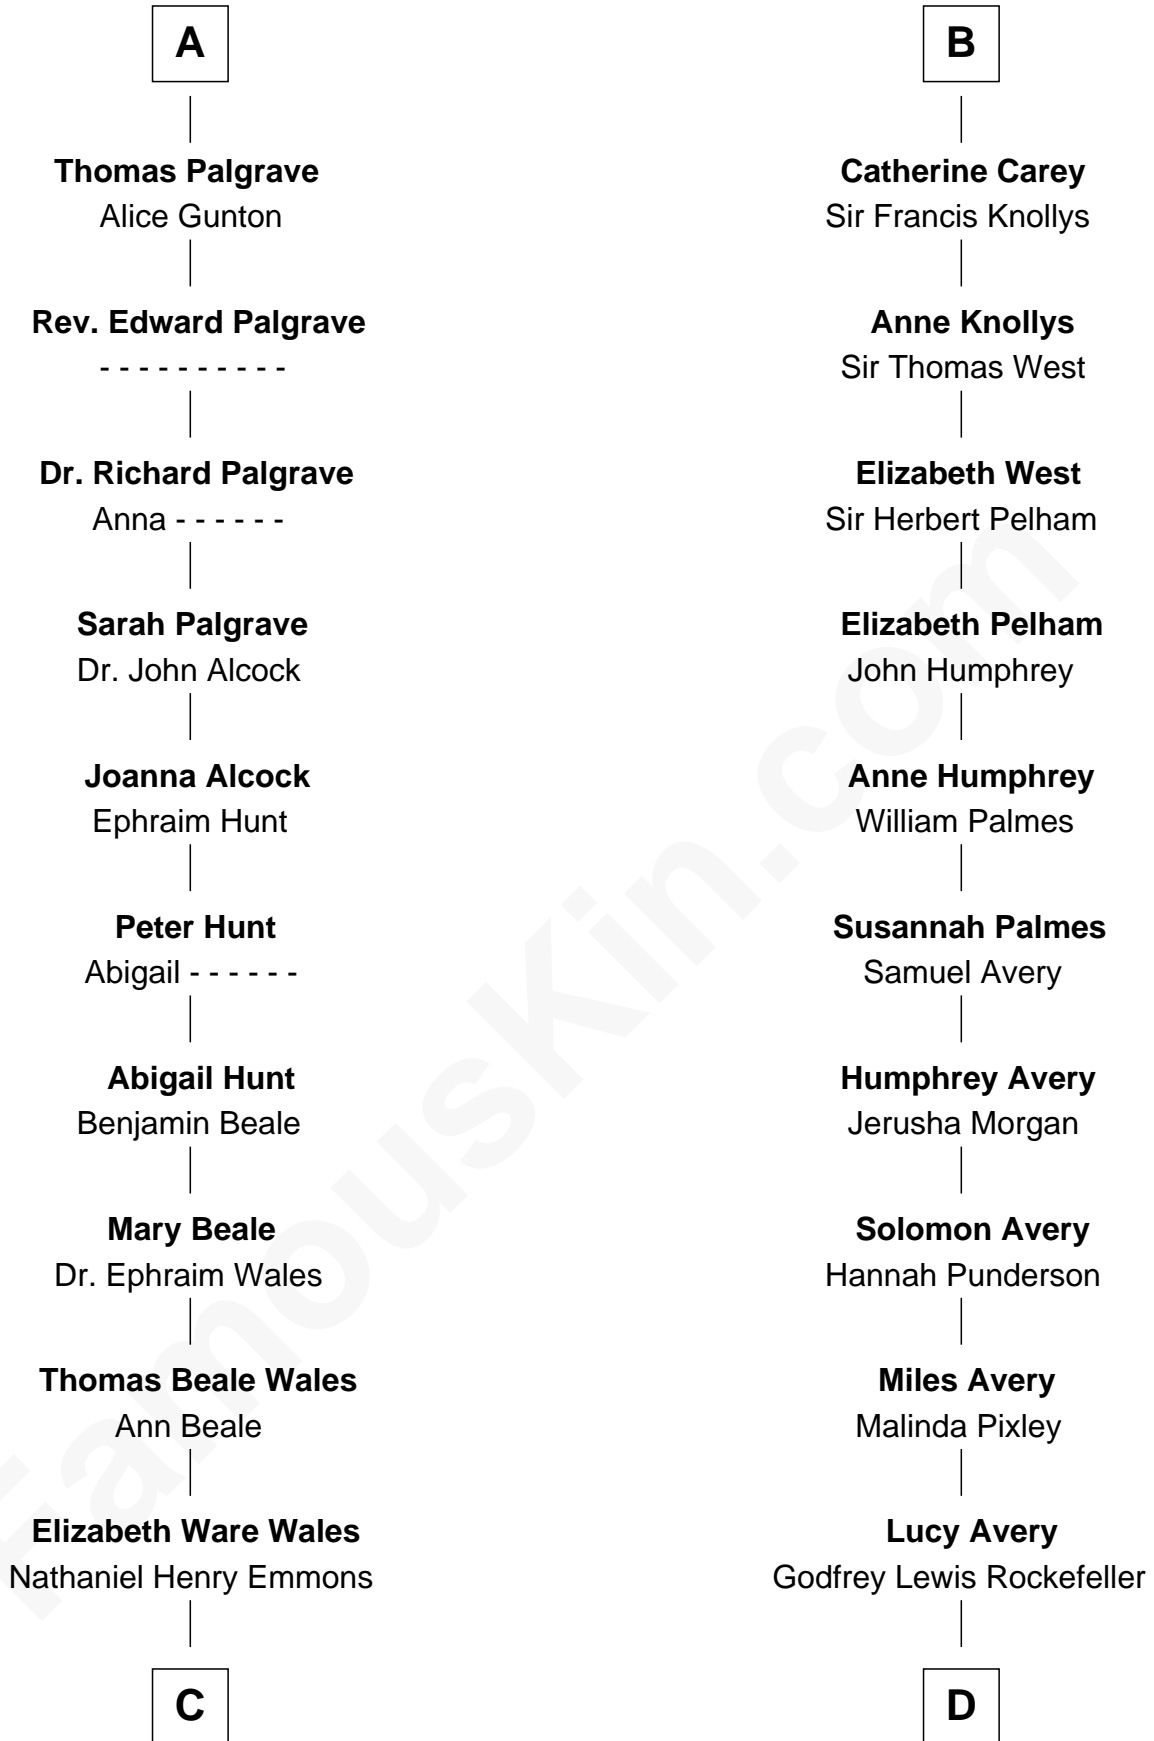

FamousKin.com
Relationship Chart of
Paget Brewster
TV Actress

18th cousin 3 times removed of

John D. Rockefeller
Founder of the Standard Oil Company

C

Ann Wales Emmons

Benjamin Brewster

D

William Avery Rockefeller

Eliza Davison

Dr. George Washington Wales Brewster

Ellen Mackenzie Hodge

John D. Rockefeller

Founder of the Standard Oil Company

George Washington Wales Brewster

Joan Ryerson

Galen Brewster

Hathaway Tew

Paget Brewster

TV Actress

FamousKin.com