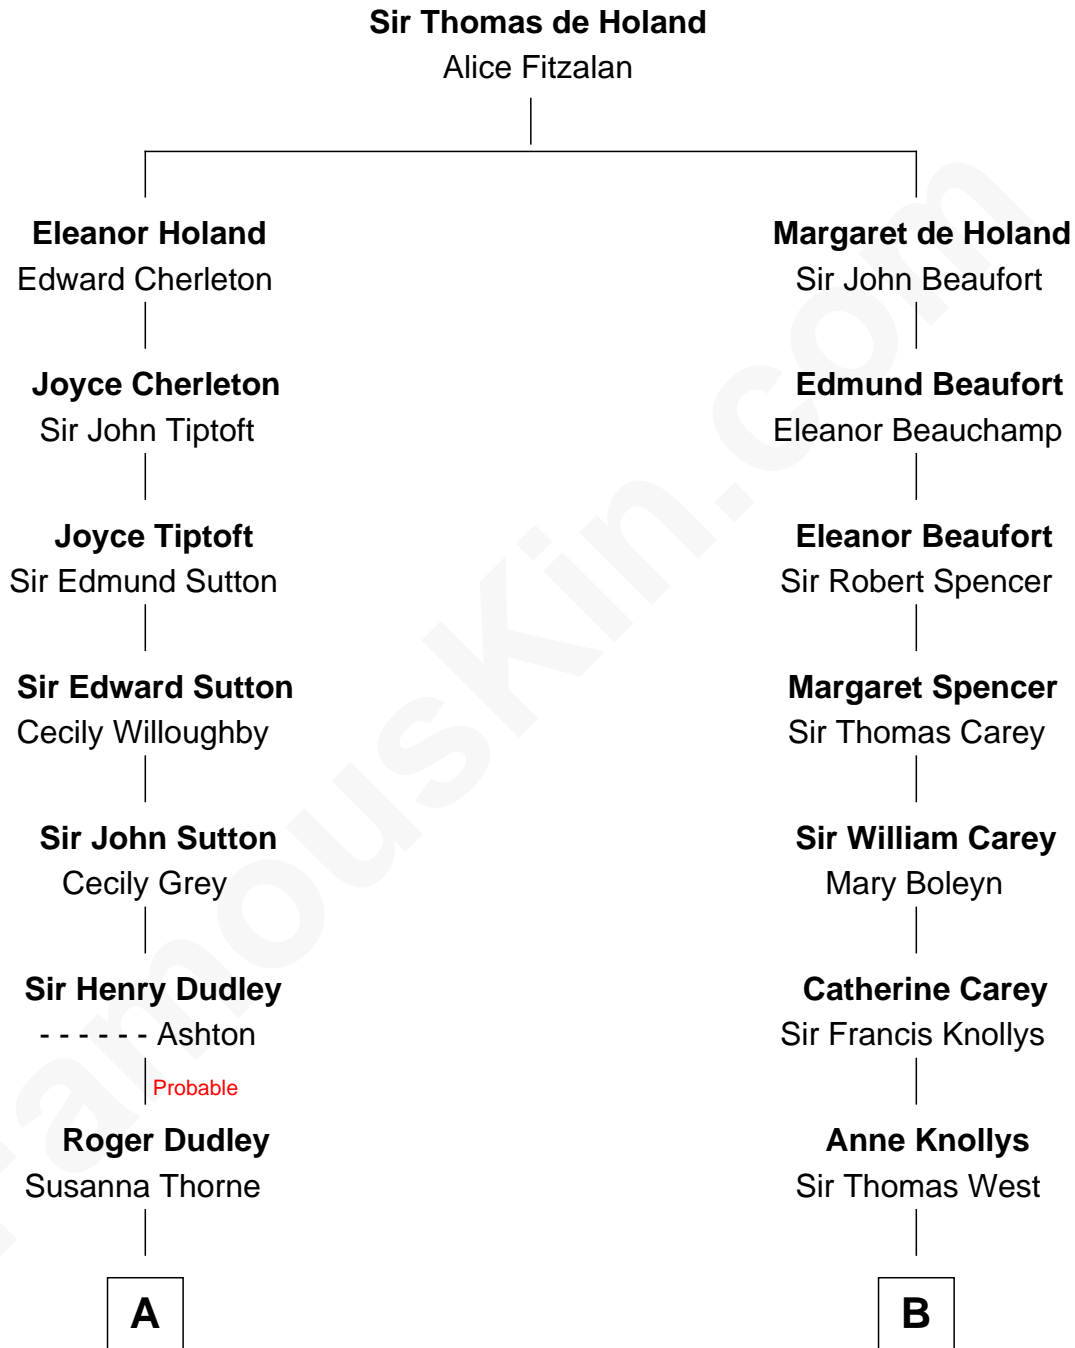

FamousKin.com
Relationship Chart of
Paget Brewster
TV Actress

16th cousin 4 times removed of

John D. Rockefeller
Founder of the Standard Oil Company

C

—
Donald Mitchell Ryerson

Isabelle McGenniss

—
Joan Ryerson

George Washington Wales Brewster

—
Galen Brewster

Hathaway Tew

—
Paget Brewster

TV Actress

FamousKin.com