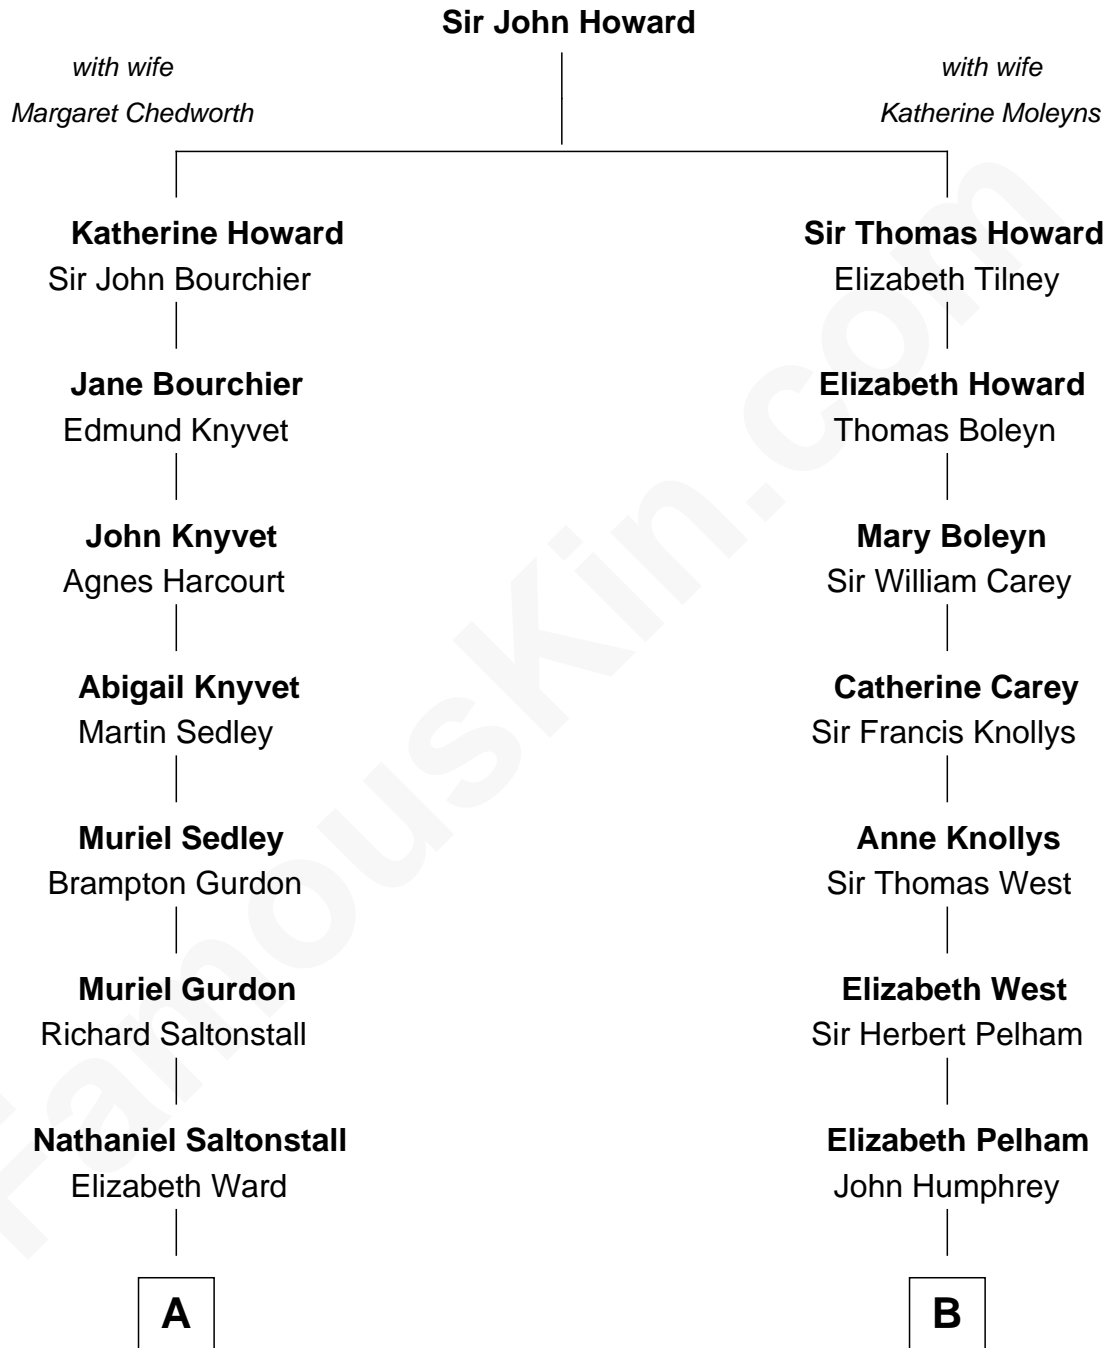

**FamousKin.com**  
**Relationship Chart of**  
**Paget Brewster**  
*TV Actress*

14th cousin 4 times removed of

**John D. Rockefeller**  
*Founder of the Standard Oil Company*

**C**

**Galen Brewster**  
Hathaway Tew

**Paget Brewster**  
*TV Actress*

FamousKin.com