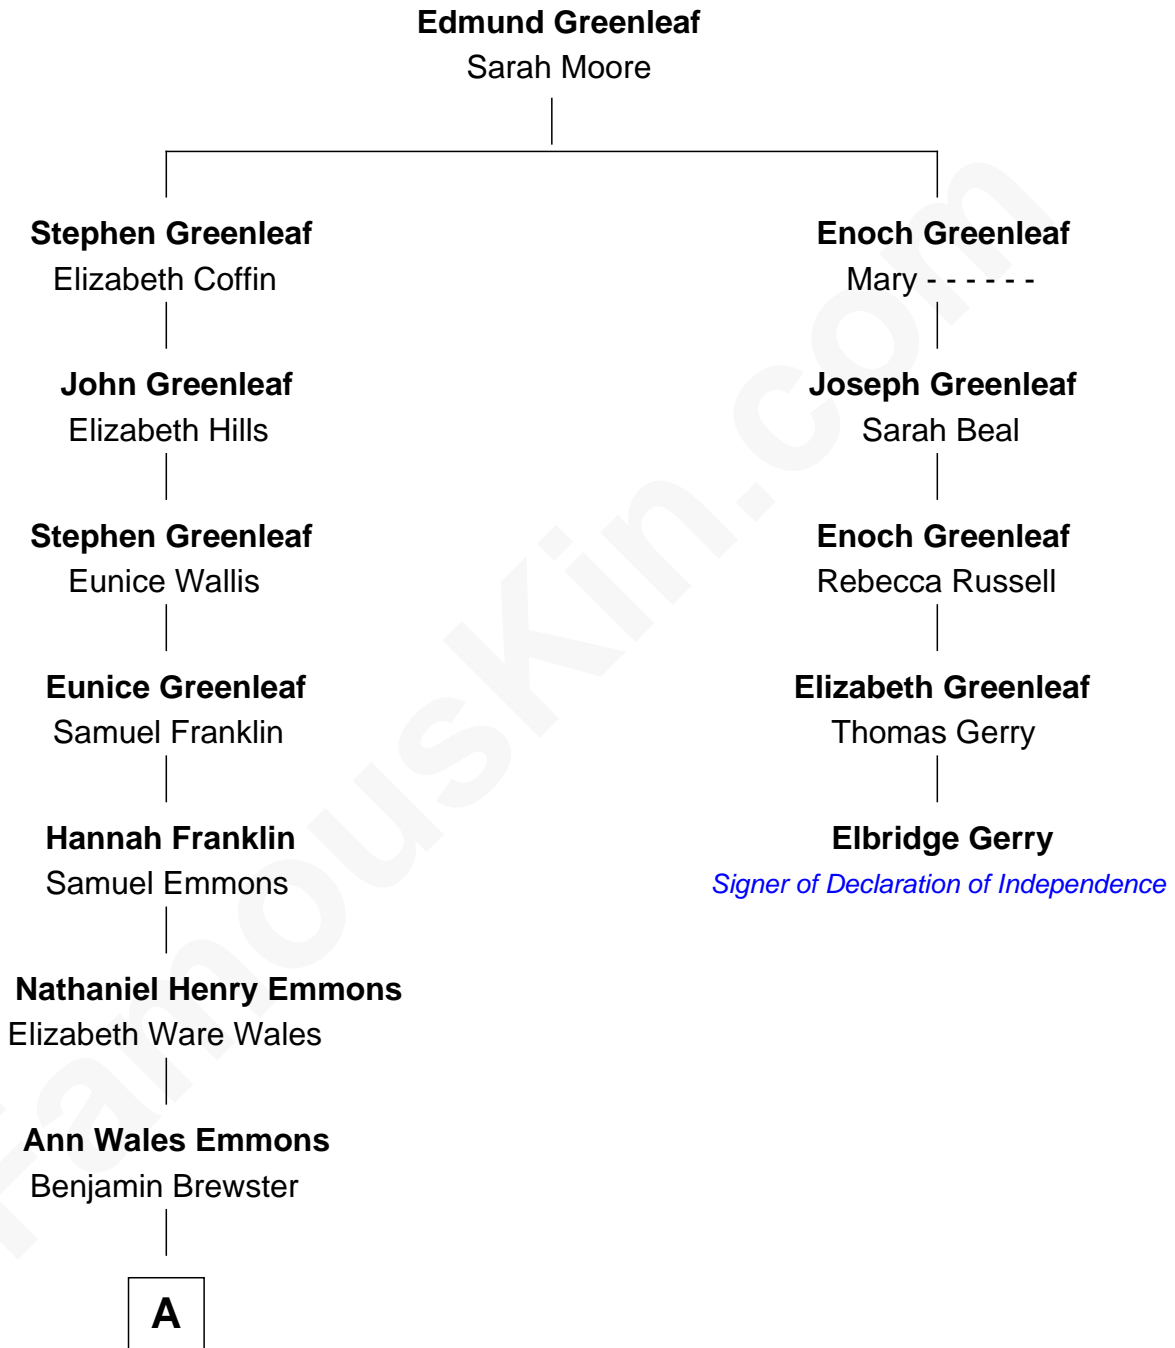

FamousKin.com Relationship Chart of

Paget Brewster

TV Actress

4th cousin 6 times removed of

Elbridge Gerry

Signer of the Declaration of Independence

A

Dr. George Washington Wales Brewster

Ellen Mackenzie Hodge

George Washington Wales Brewster

Joan Ryerson

Galen Brewster

Hathaway Tew

Paget Brewster

TV Actress

FamousKin.com