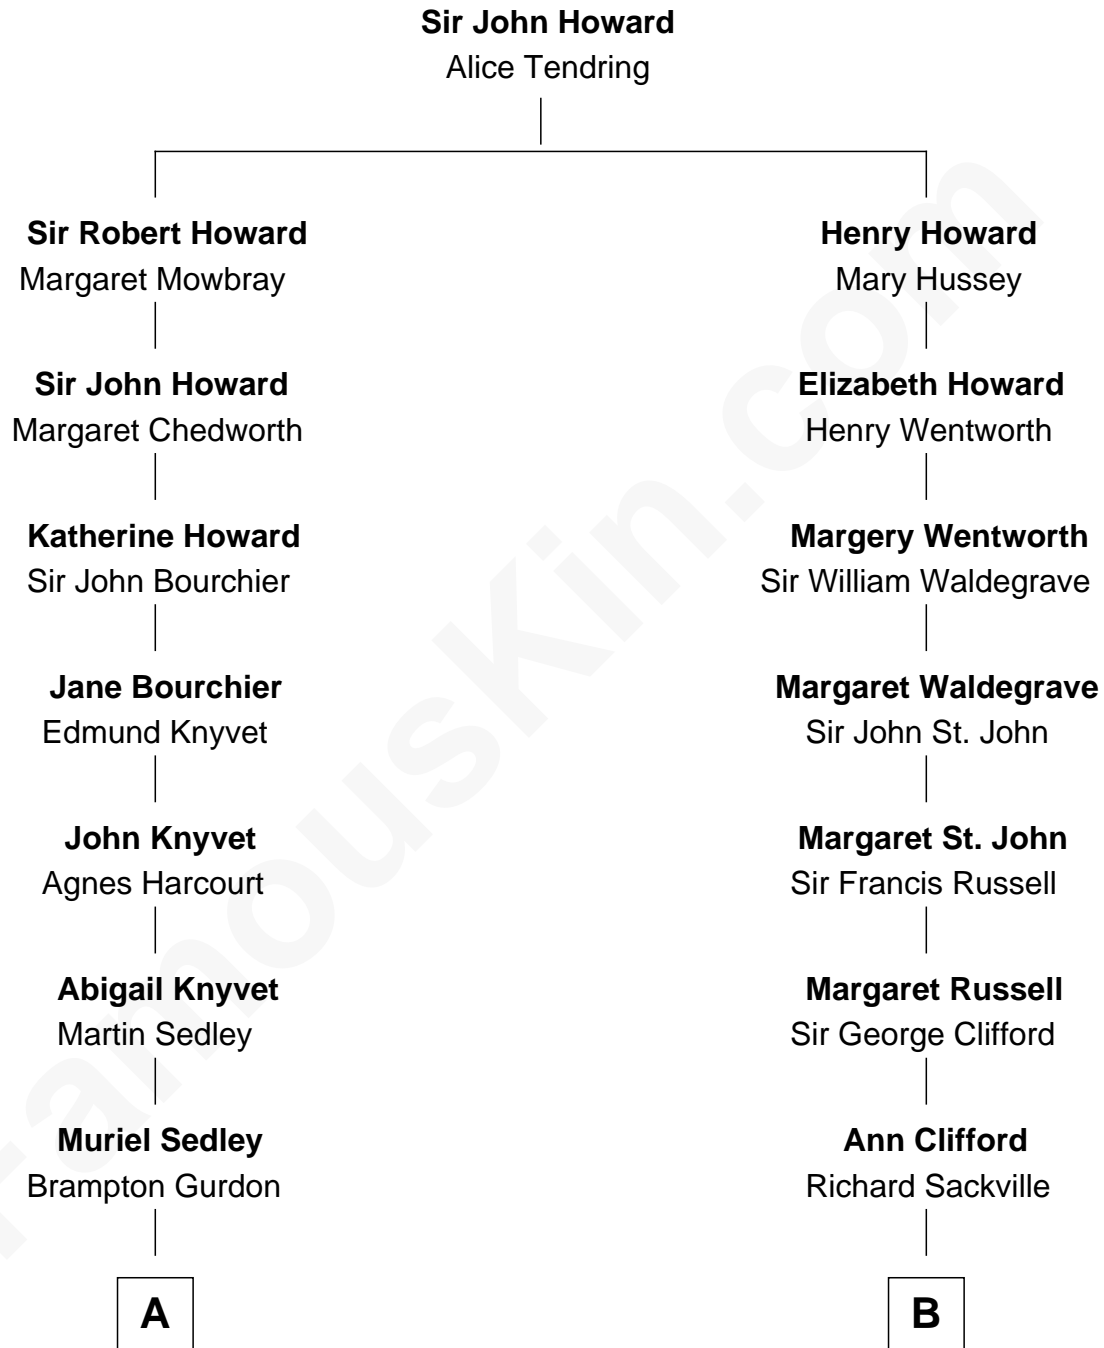

FamousKin.com
Relationship Chart of
Paget Brewster
TV Actress

17th cousin 3 times removed of

Camilla Parker Bowles
Queen Consort of the United Kingdom

C

—
Donald Mitchell Ryerson

Isabelle McGenniss

—
Joan Ryerson

George Washington Wales Brewster

—
Galen Brewster

Hathaway Tew

—
Paget Brewster

TV Actress

FamousKin.com