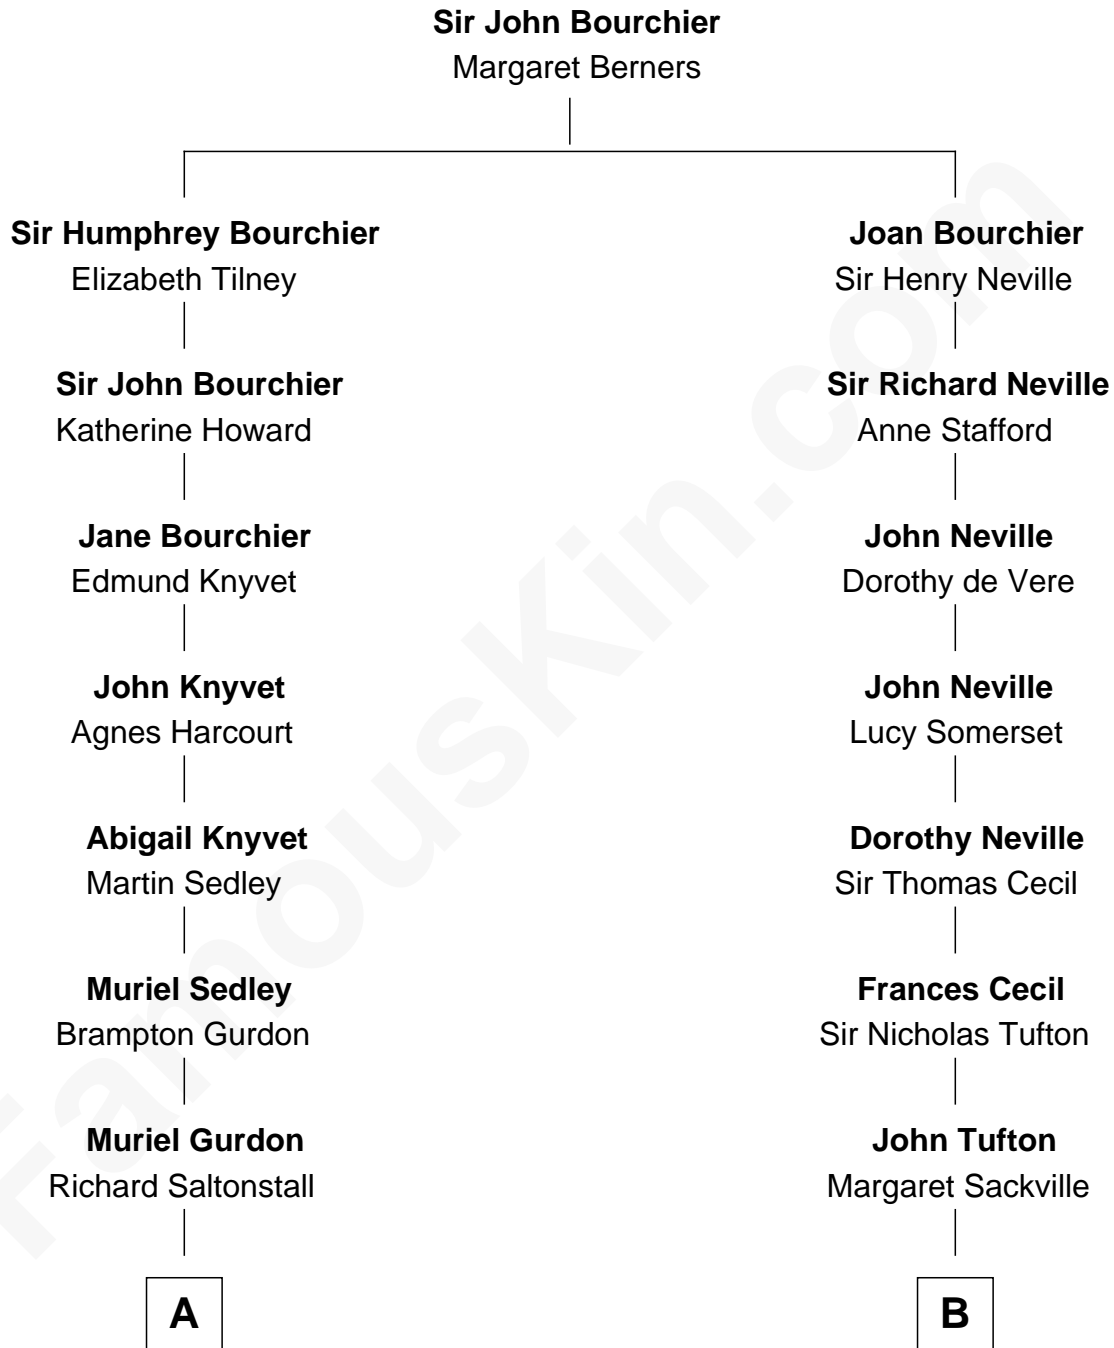

FamousKin.com
Relationship Chart of
Paget Brewster
TV Actress

16th cousin 3 times removed of

Camilla Parker Bowles
Queen Consort of the United Kingdom

C

—
Joan Ryerson

George Washington Wales Brewster

—
Galen Brewster

Hathaway Tew

—
Paget Brewster

TV Actress

FamousKin.com