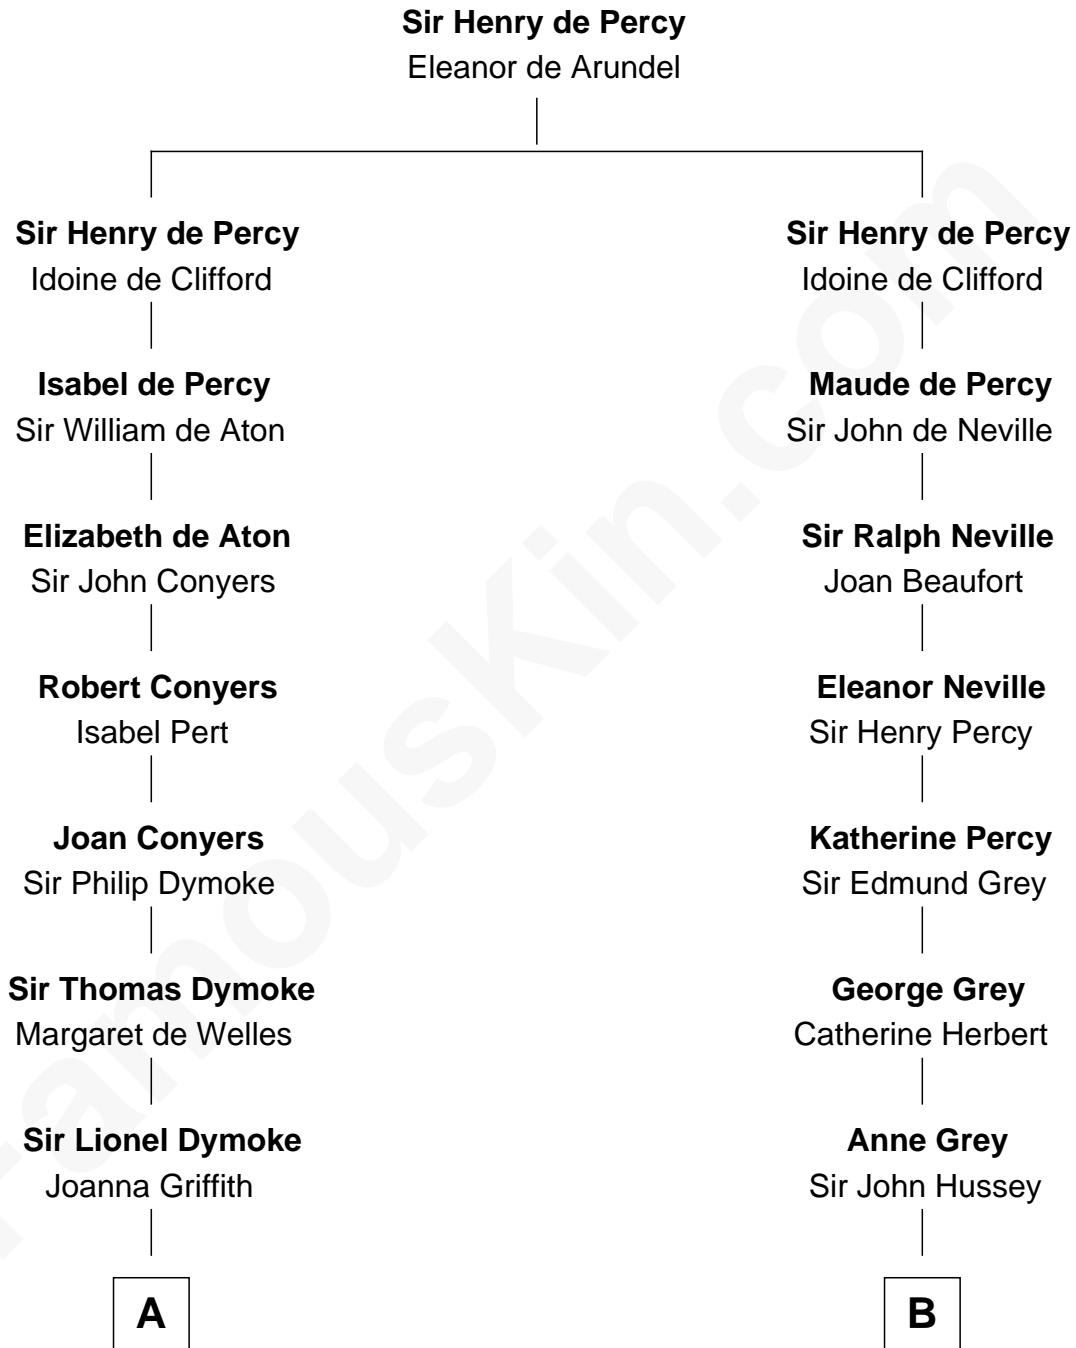

FamousKin.com
Relationship Chart of
Paget Brewster
TV Actress

20th cousin 1 time removed of

Camilla Parker Bowles
Queen Consort of the United Kingdom

C

Edward Larned Ryerson

Mary Pringle Mitchell

Donald Mitchell Ryerson