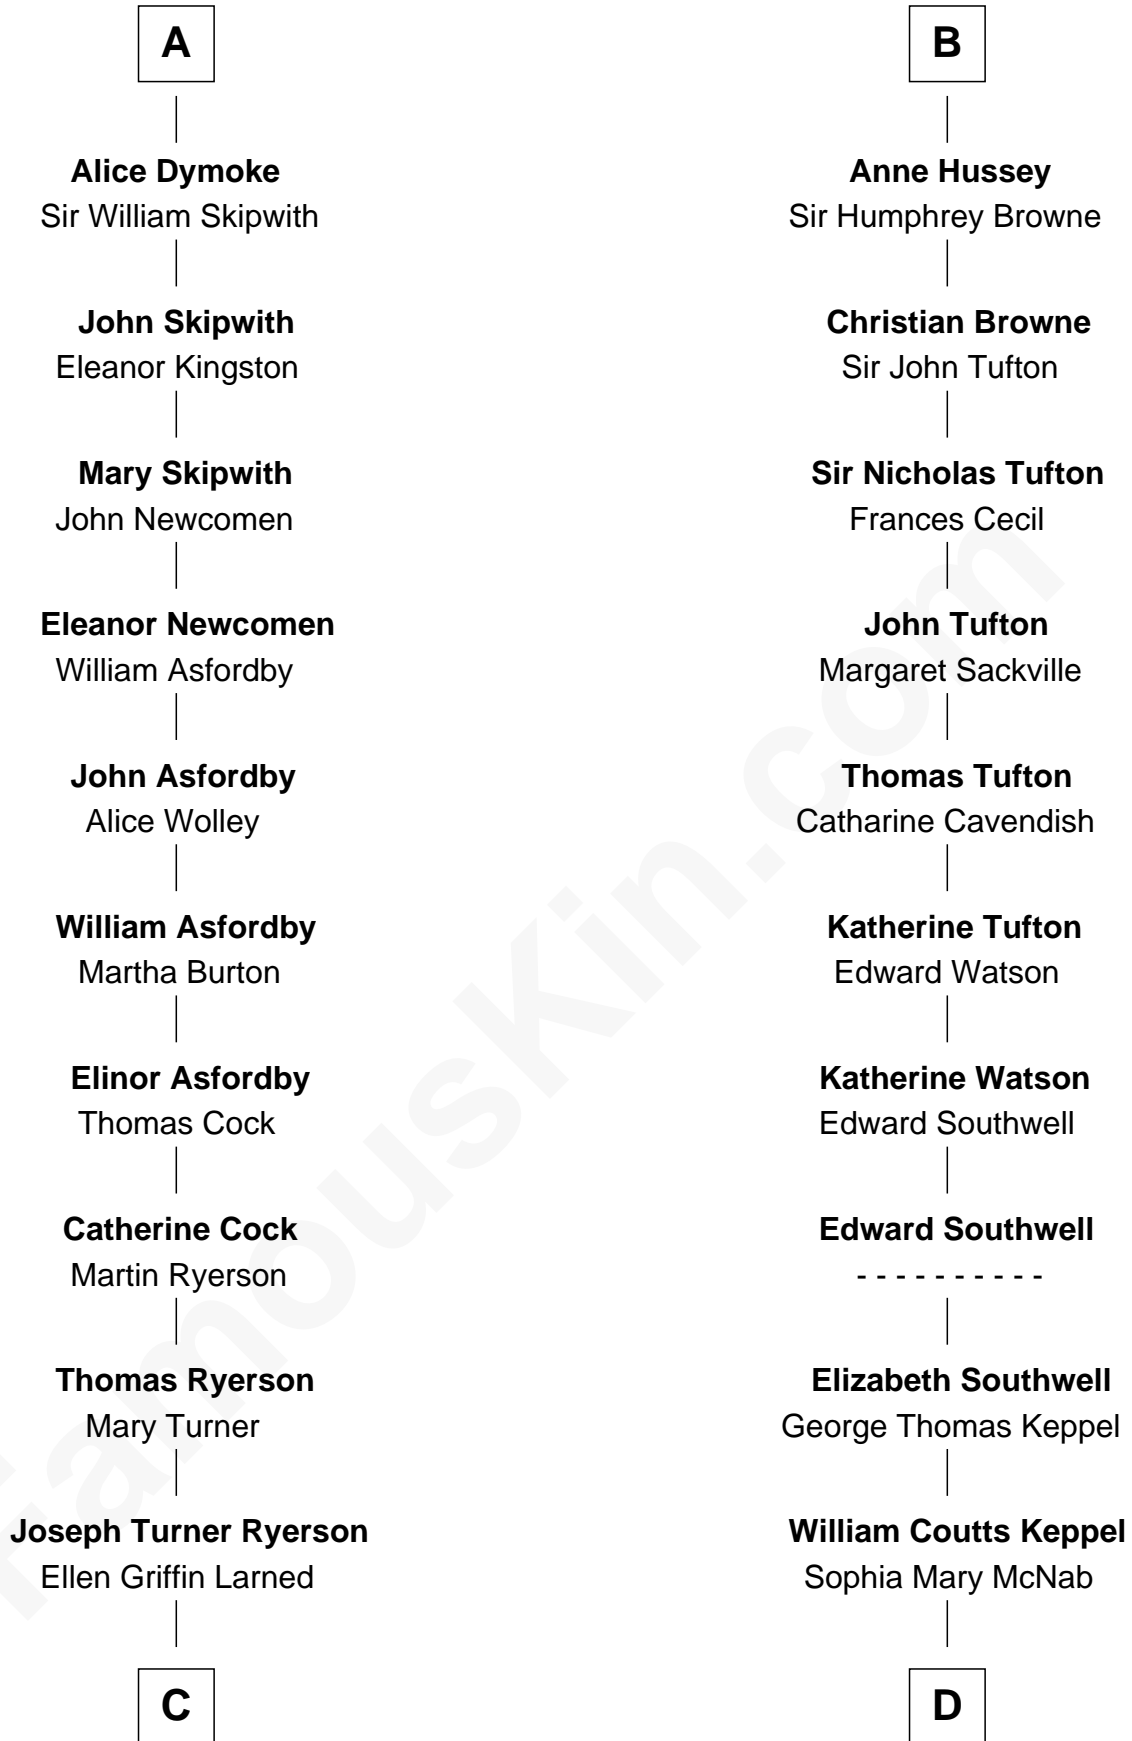

**FamousKin.com**  
**Relationship Chart of**  
**Paget Brewster**  
*TV Actress*

20th cousin 1 time removed of

**Camilla Parker Bowles**  
*Queen Consort of the United Kingdom*

**C**

**Edward Larned Ryerson**

Mary Pringle Mitchell

**Donald Mitchell Ryerson**

Isabelle McGenniss

**Joan Ryerson**

George Washington Wales Brewster

**Galen Brewster**

Hathaway Tew

**Paget Brewster**

*TV Actress*

**D**

**George Keppel**

Alice Frederica Edmonstone

**Sonia Rosemary Keppel**

Roland Calvert Cubitt

**Rosalind Maud Cubitt**

Bruce Middleton Hope Shand