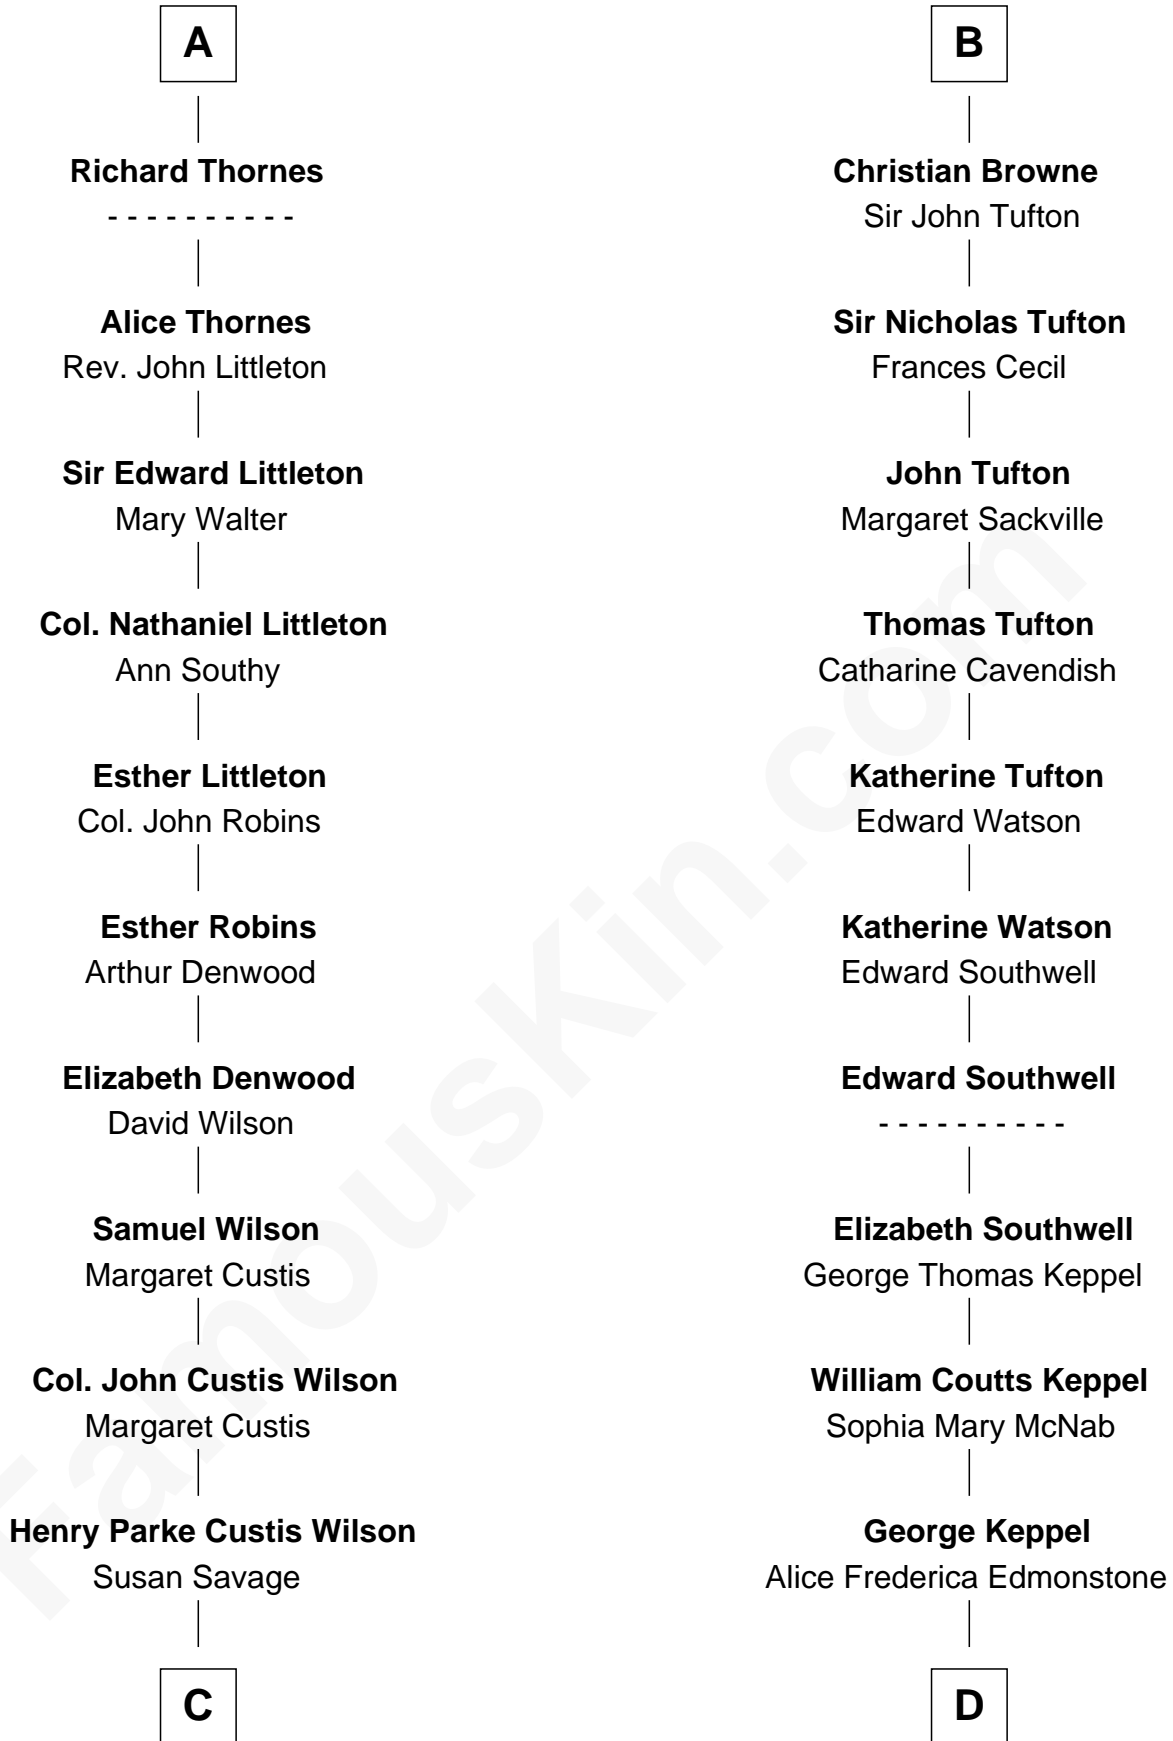

FamousKin.com
Relationship Chart of
Paget Brewster
TV Actress

19th cousin 2 times removed of

Camilla Parker Bowles
Queen Consort of the United Kingdom

C

Susan Savage Wilson

John Ledyard Hodge

Ellen Mackenzie Hodge

Dr. George Washington Wales Brewster

George Washington Wales Brewster

Joan Ryerson

Galen Brewster

Hathaway Tew

Paget Brewster

TV Actress

D