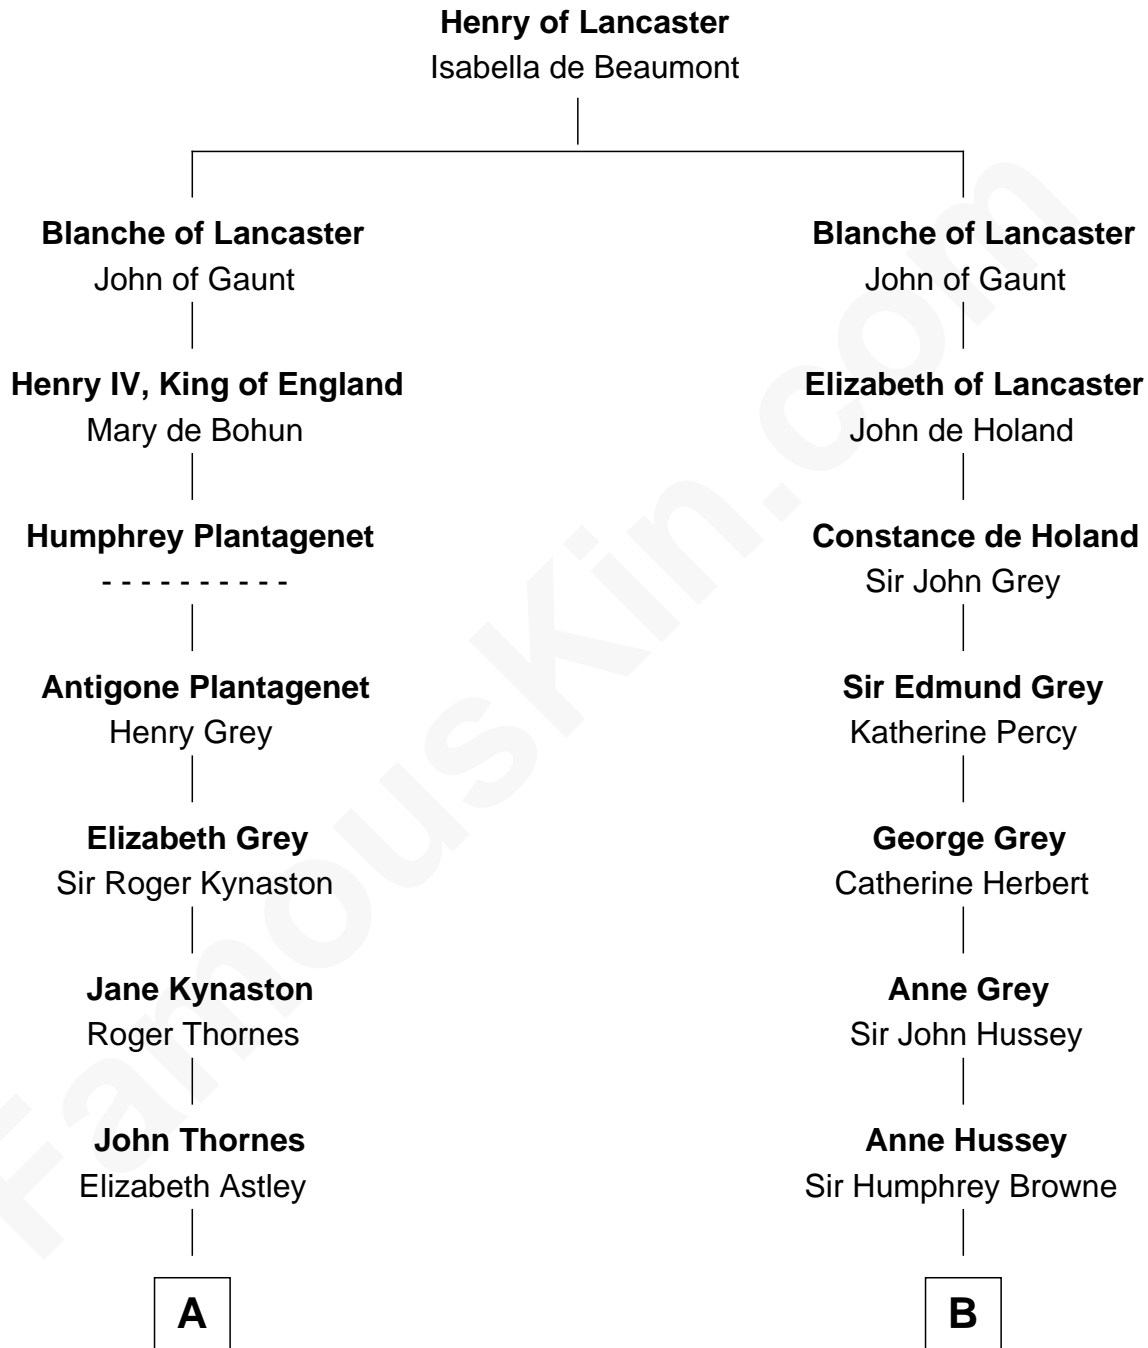

FamousKin.com
Relationship Chart of
Paget Brewster
TV Actress

19th cousin 2 times removed of

Camilla Parker Bowles
Queen Consort of the United Kingdom

C

Susan Savage Wilson

John Ledyard Hodge

Ellen Mackenzie Hodge

Dr. George Washington Wales Brewster

George Washington Wales Brewster

Joan Ryerson

Galen Brewster

Hathaway Tew

Paget Brewster

TV Actress

D