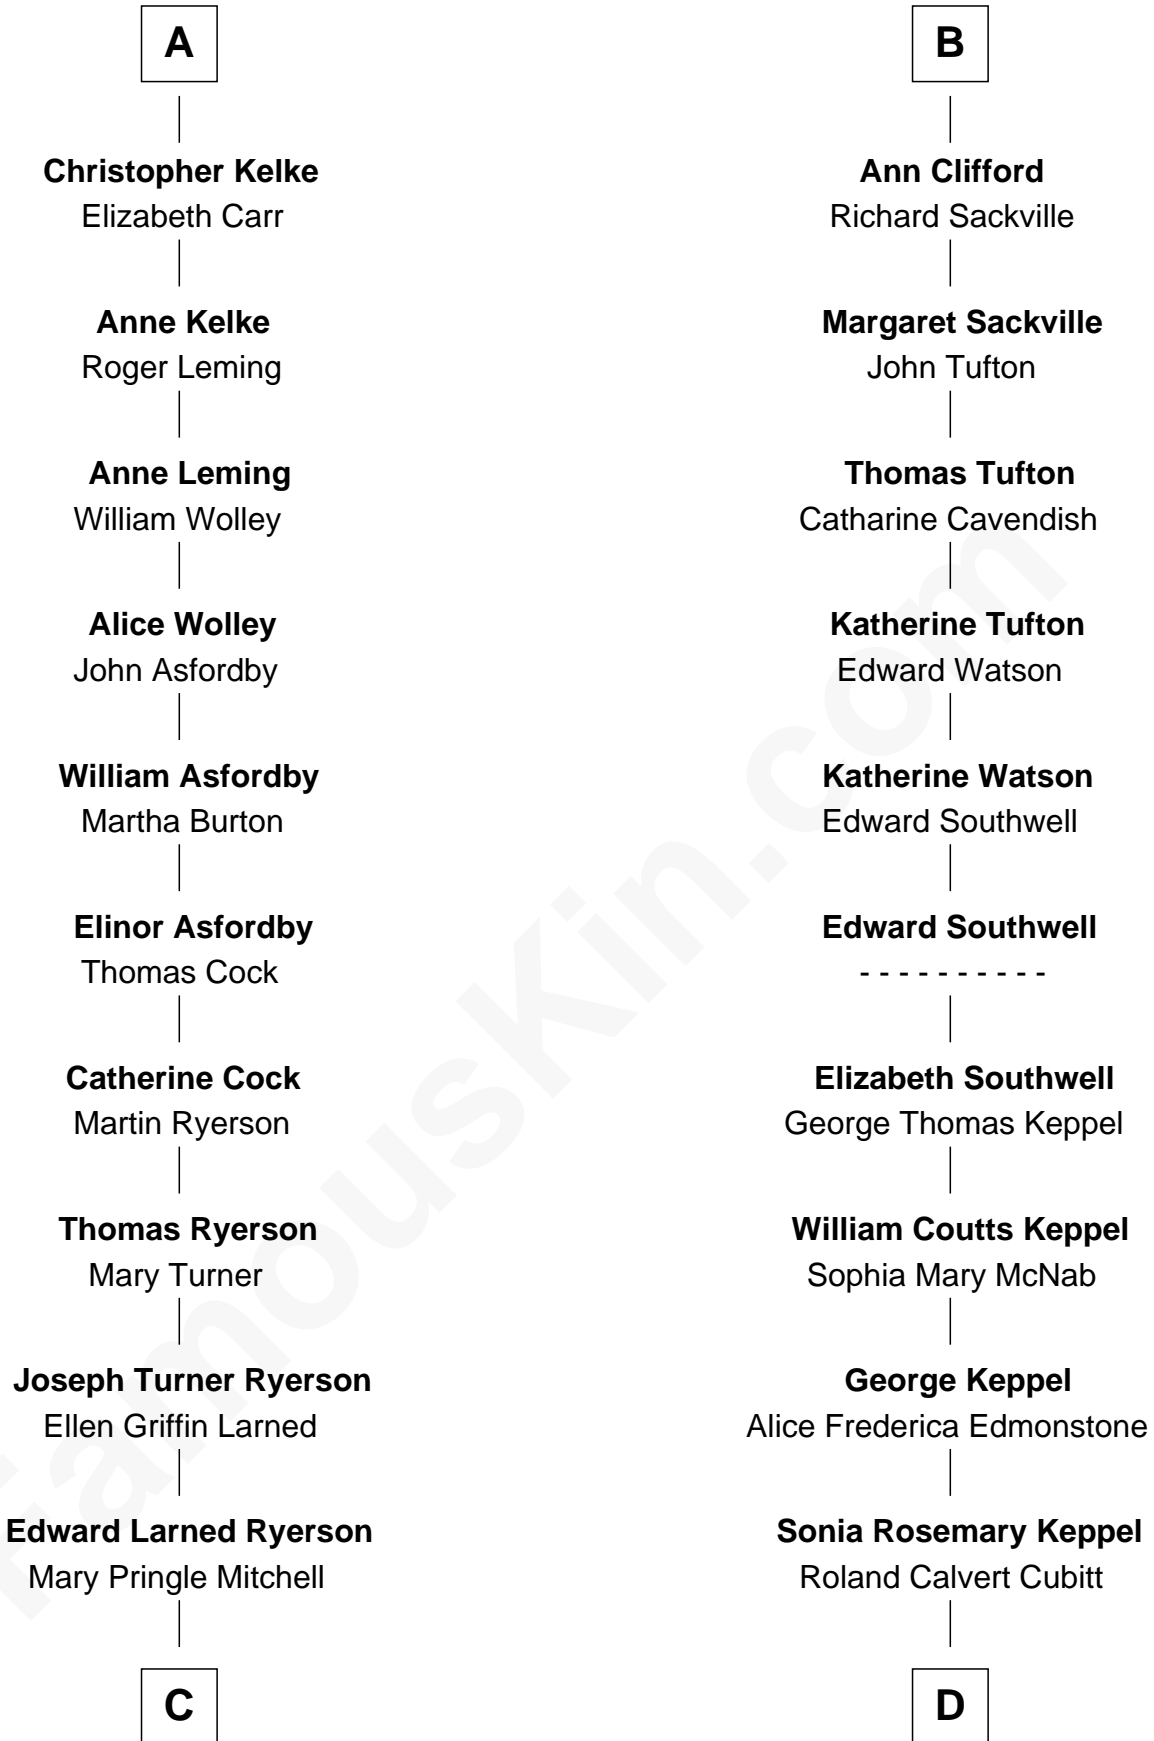

**FamousKin.com**  
**Relationship Chart of**  
**Paget Brewster**  
*TV Actress*

18th cousin 2 times removed of

**Camilla Parker Bowles**  
*Queen Consort of the United Kingdom*

**C**

**Donald Mitchell Ryerson**

Isabelle McGenniss

**Joan Ryerson**

George Washington Wales Brewster

**Galen Brewster**

Hathaway Tew

**Paget Brewster**

*TV Actress*

**D**