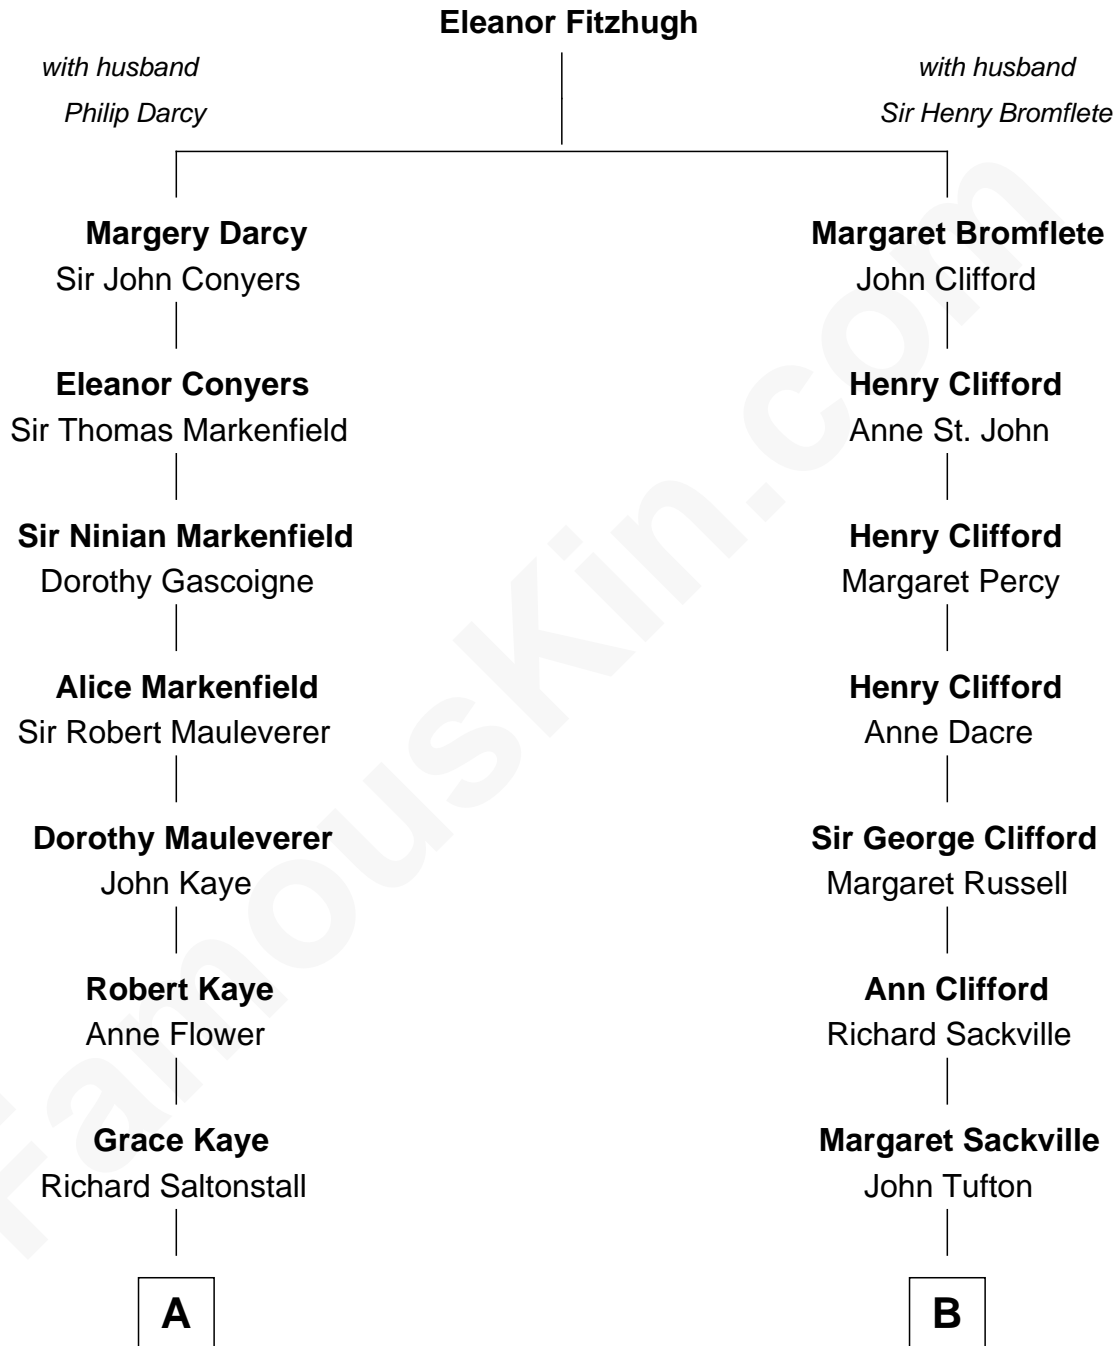

**FamousKin.com**  
**Relationship Chart of**  
**Paget Brewster**  
*TV Actress*

16th cousin 4 times removed of

**Camilla Parker Bowles**  
*Queen Consort of the United Kingdom*

**C**

—  
**Donald Mitchell Ryerson**

Isabelle McGenniss

—  
**Joan Ryerson**

George Washington Wales Brewster

—  
**Galen Brewster**

Hathaway Tew

—  
**Paget Brewster**

*TV Actress*